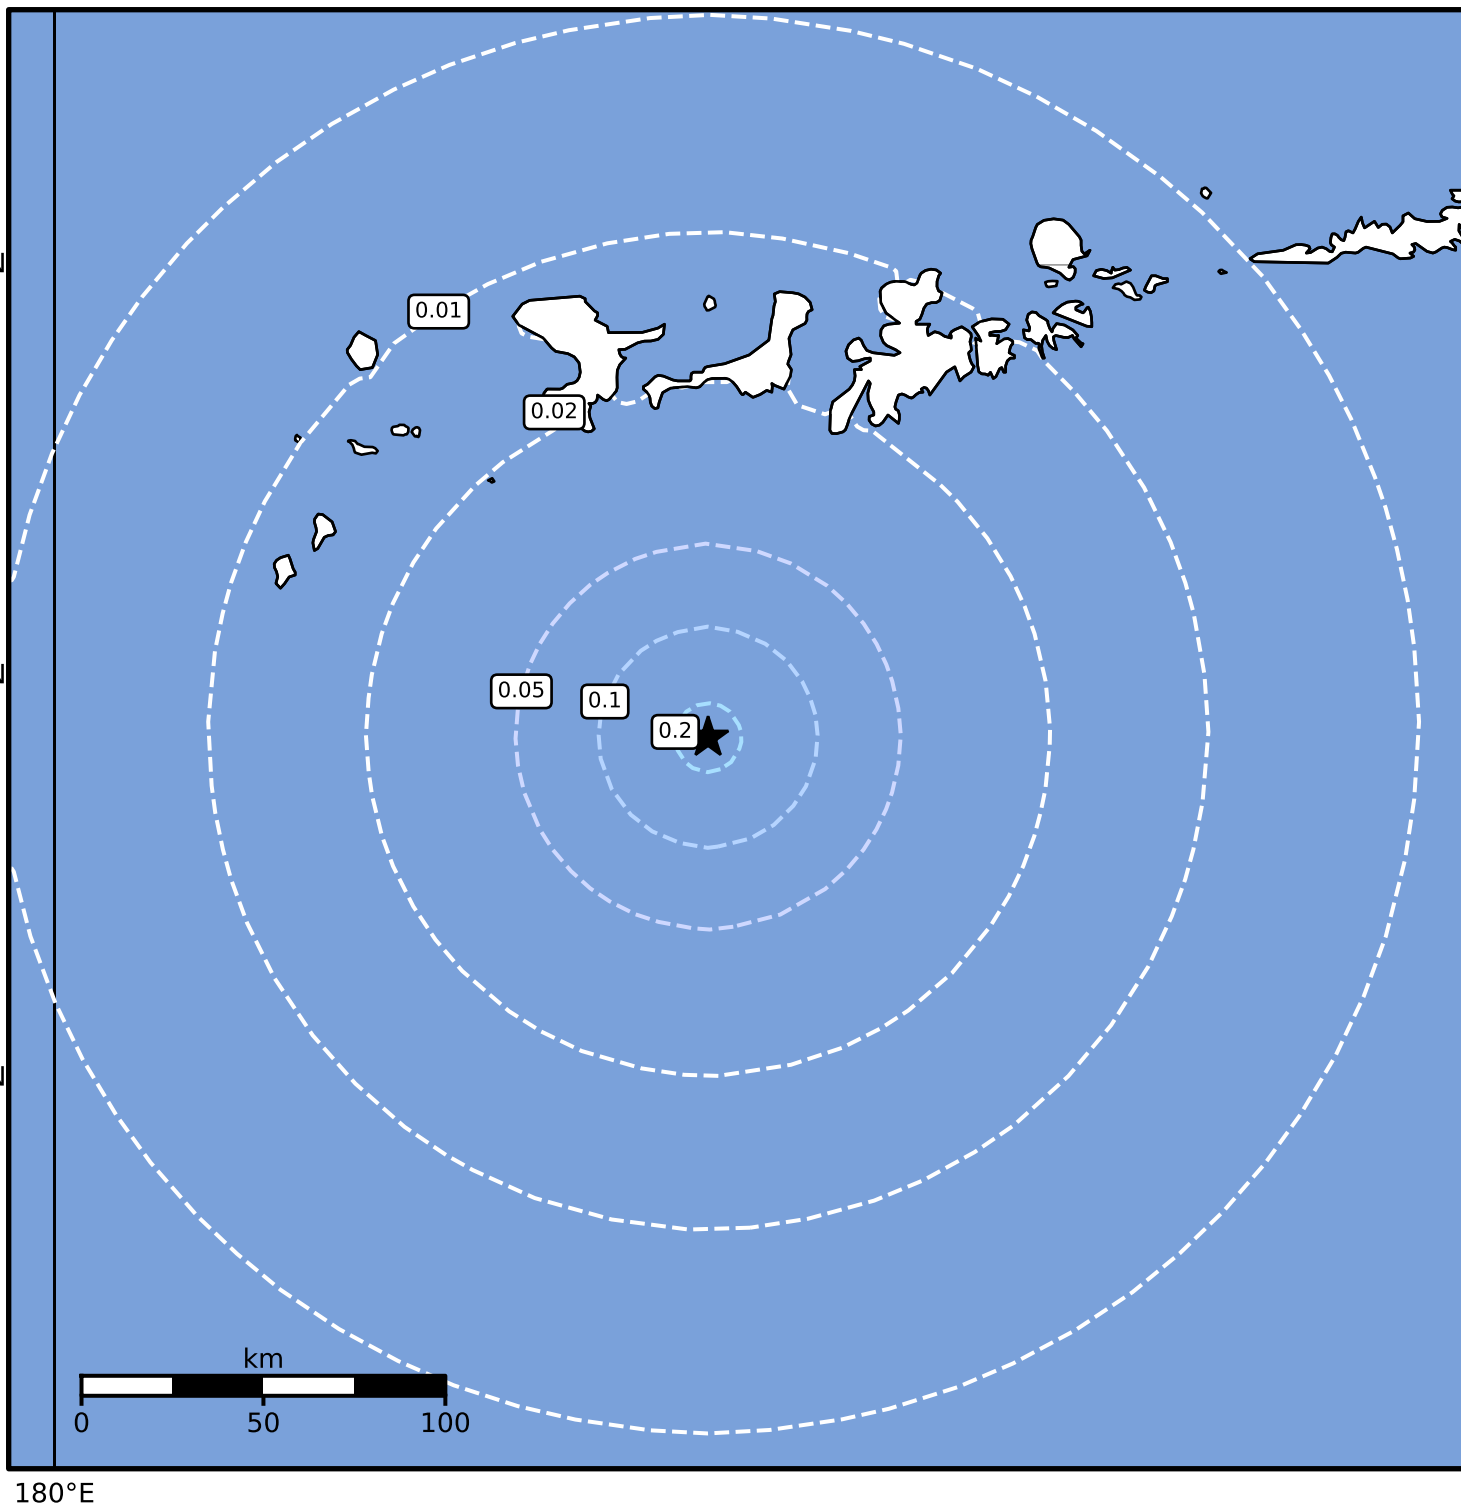

Peak Ground Velocity Map Alaska Earthquake Center
ShakeMap: 127 km (79 miles) SSW of Adak
Dec 09, 2024 03:35:17 UTC M4.1 N50.85 W177.45 Depth: 26.7km ID:ak024fsyv84o

PGV (cm/s)	0.1	0.2	0.5	1	2	5	10	20	50	100	200
------------	-----	-----	-----	---	---	---	----	----	----	-----	-----

Scale based on Worden et al. (2012)

Version 2: Processed 2024-12-09T05:55:38Z

△ Seismic Instrument ○ Reported Intensity

★ Epicenter