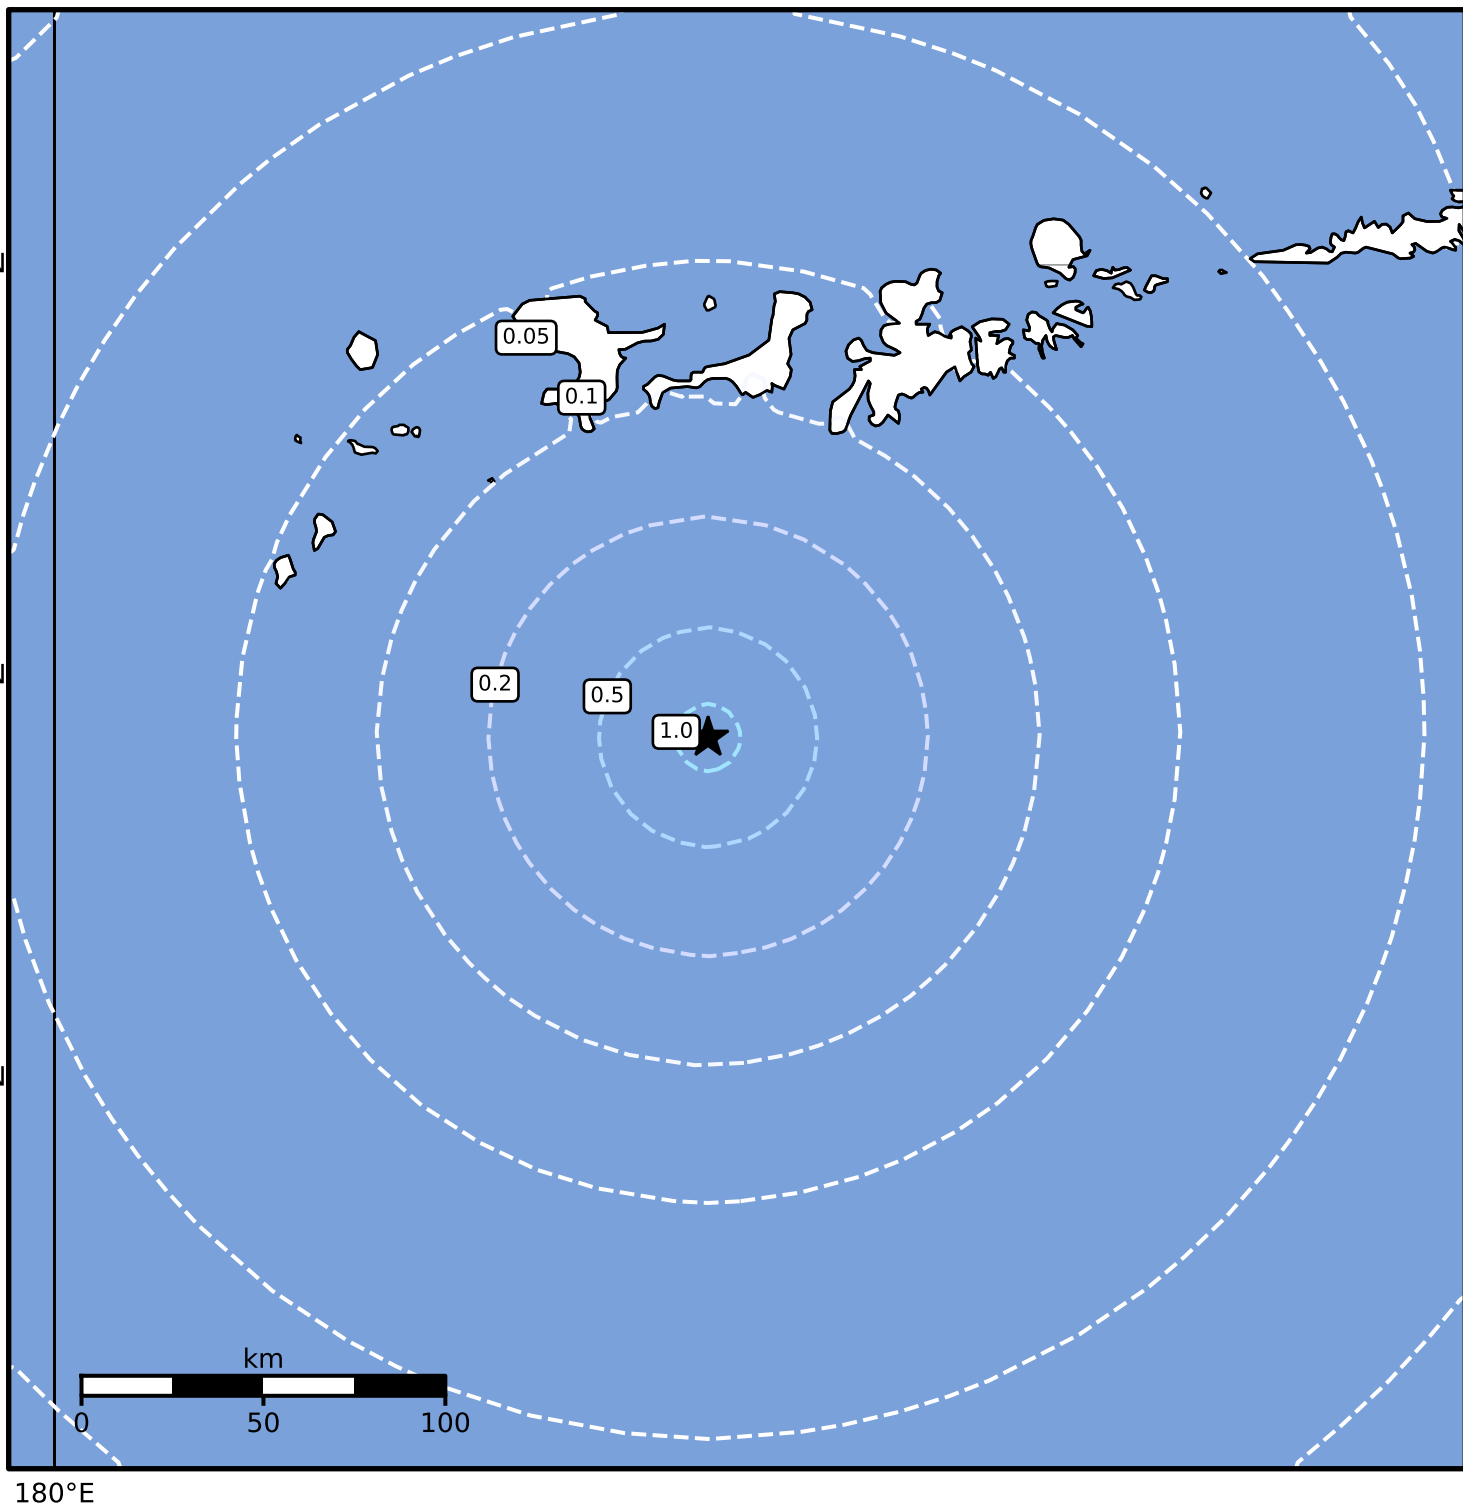

0.3 Second Peak Spectral Acceleration Map Alaska Earthquake Center  
 ShakeMap: 127 km (79 miles) SSW of Adak  
 Dec 09, 2024 03:35:17 UTC M4.1 N50.85 W177.45 Depth: 26.7km ID:ak024fsyv84o

SA(0.3) (%g)	0.1	0.2	0.5	1	2	5	10	20	50	100	200
--------------	-----	-----	-----	---	---	---	----	----	----	-----	-----

Scale based on Worden et al. (2012)

Version 2: Processed 2024-12-09T05:55:38Z

△ Seismic Instrument ○ Reported Intensity

★ Epicenter