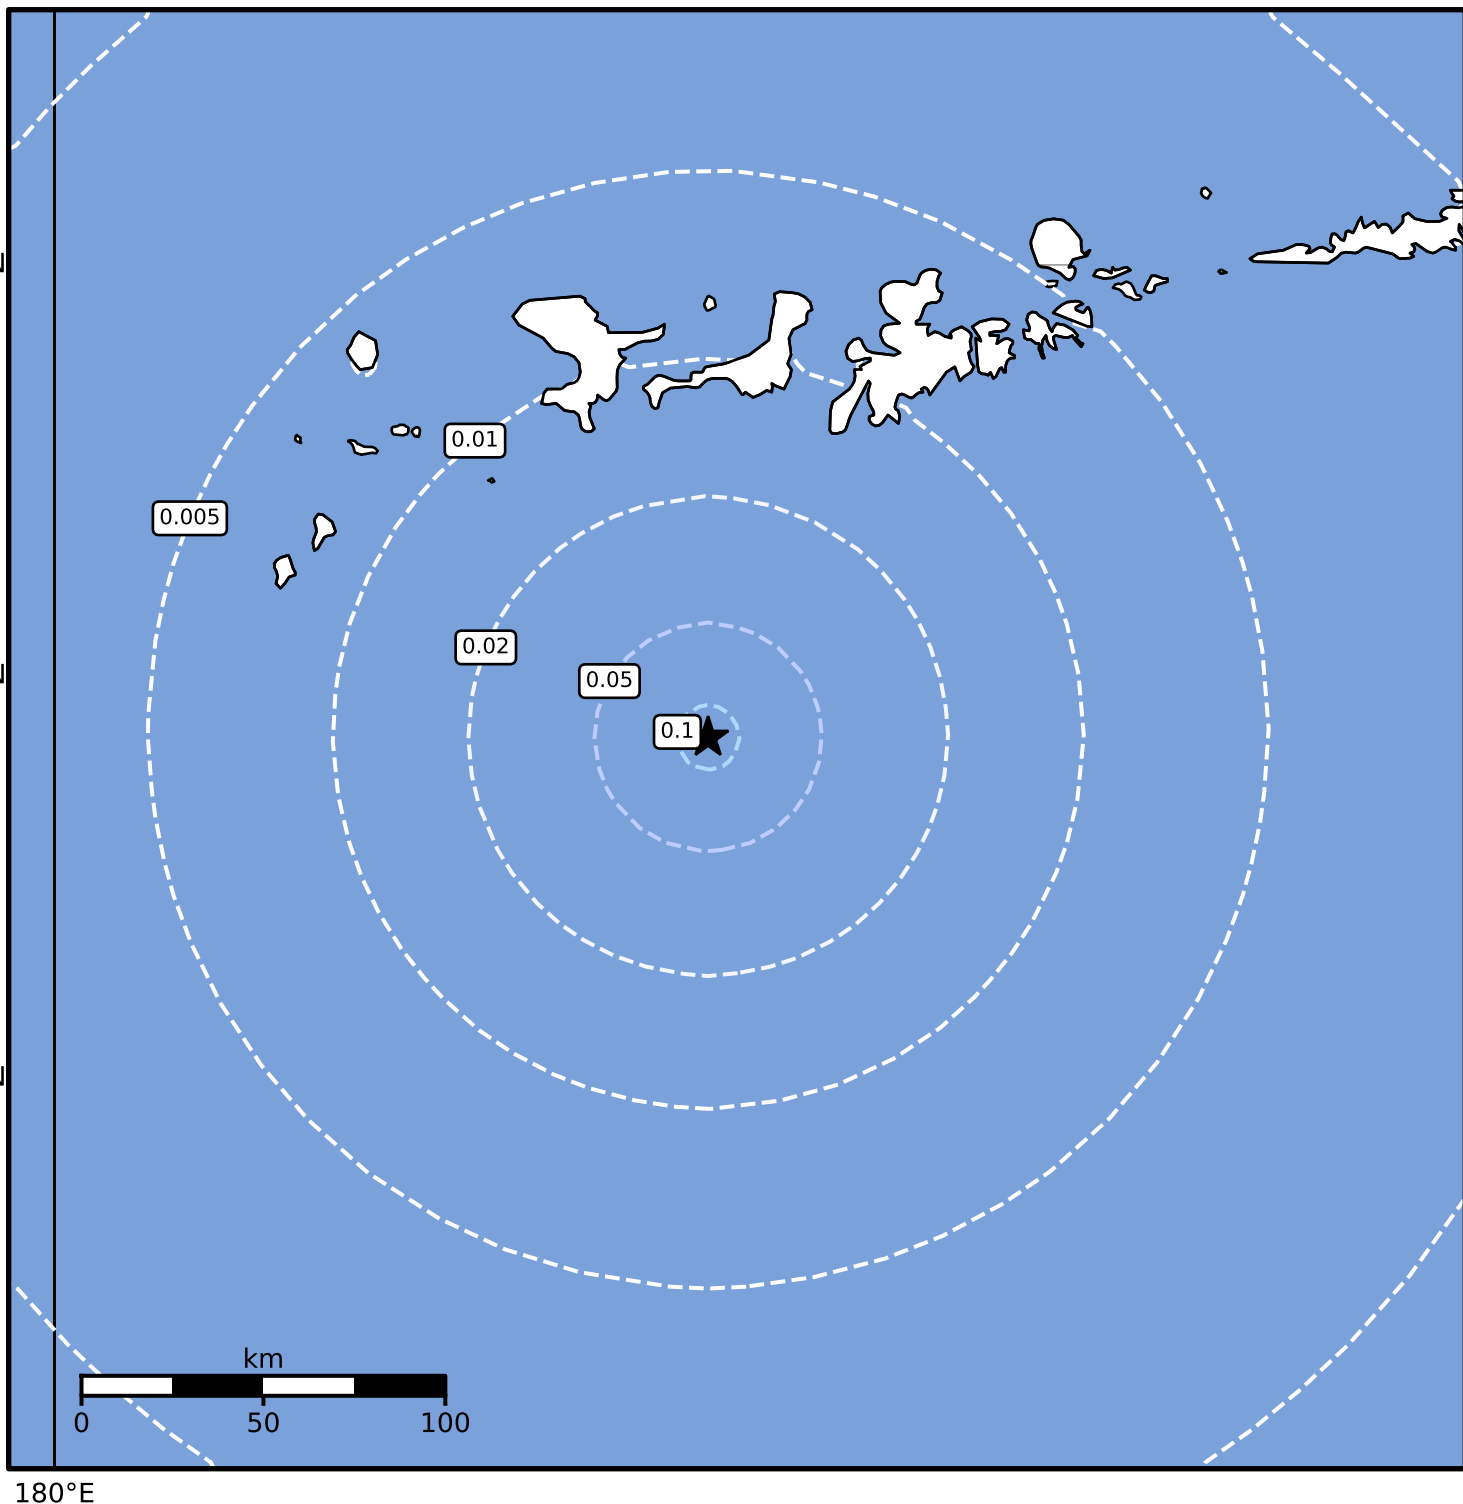

1.0 Second Peak Spectral Acceleration Map Alaska Earthquake Center
 ShakeMap: 127 km (79 miles) SSW of Adak
 Dec 09, 2024 03:35:17 UTC M4.1 N50.85 W177.45 Depth: 26.7km ID:ak024fsyv84o

SA(1.0) (%g)	0.1	0.2	0.5	1	2	5	10	20	50	100	200
--------------	-----	-----	-----	---	---	---	----	----	----	-----	-----

Scale based on Worden et al. (2012)

Version 2: Processed 2024-12-09T05:55:38Z

△ Seismic Instrument ○ Reported Intensity

★ Epicenter