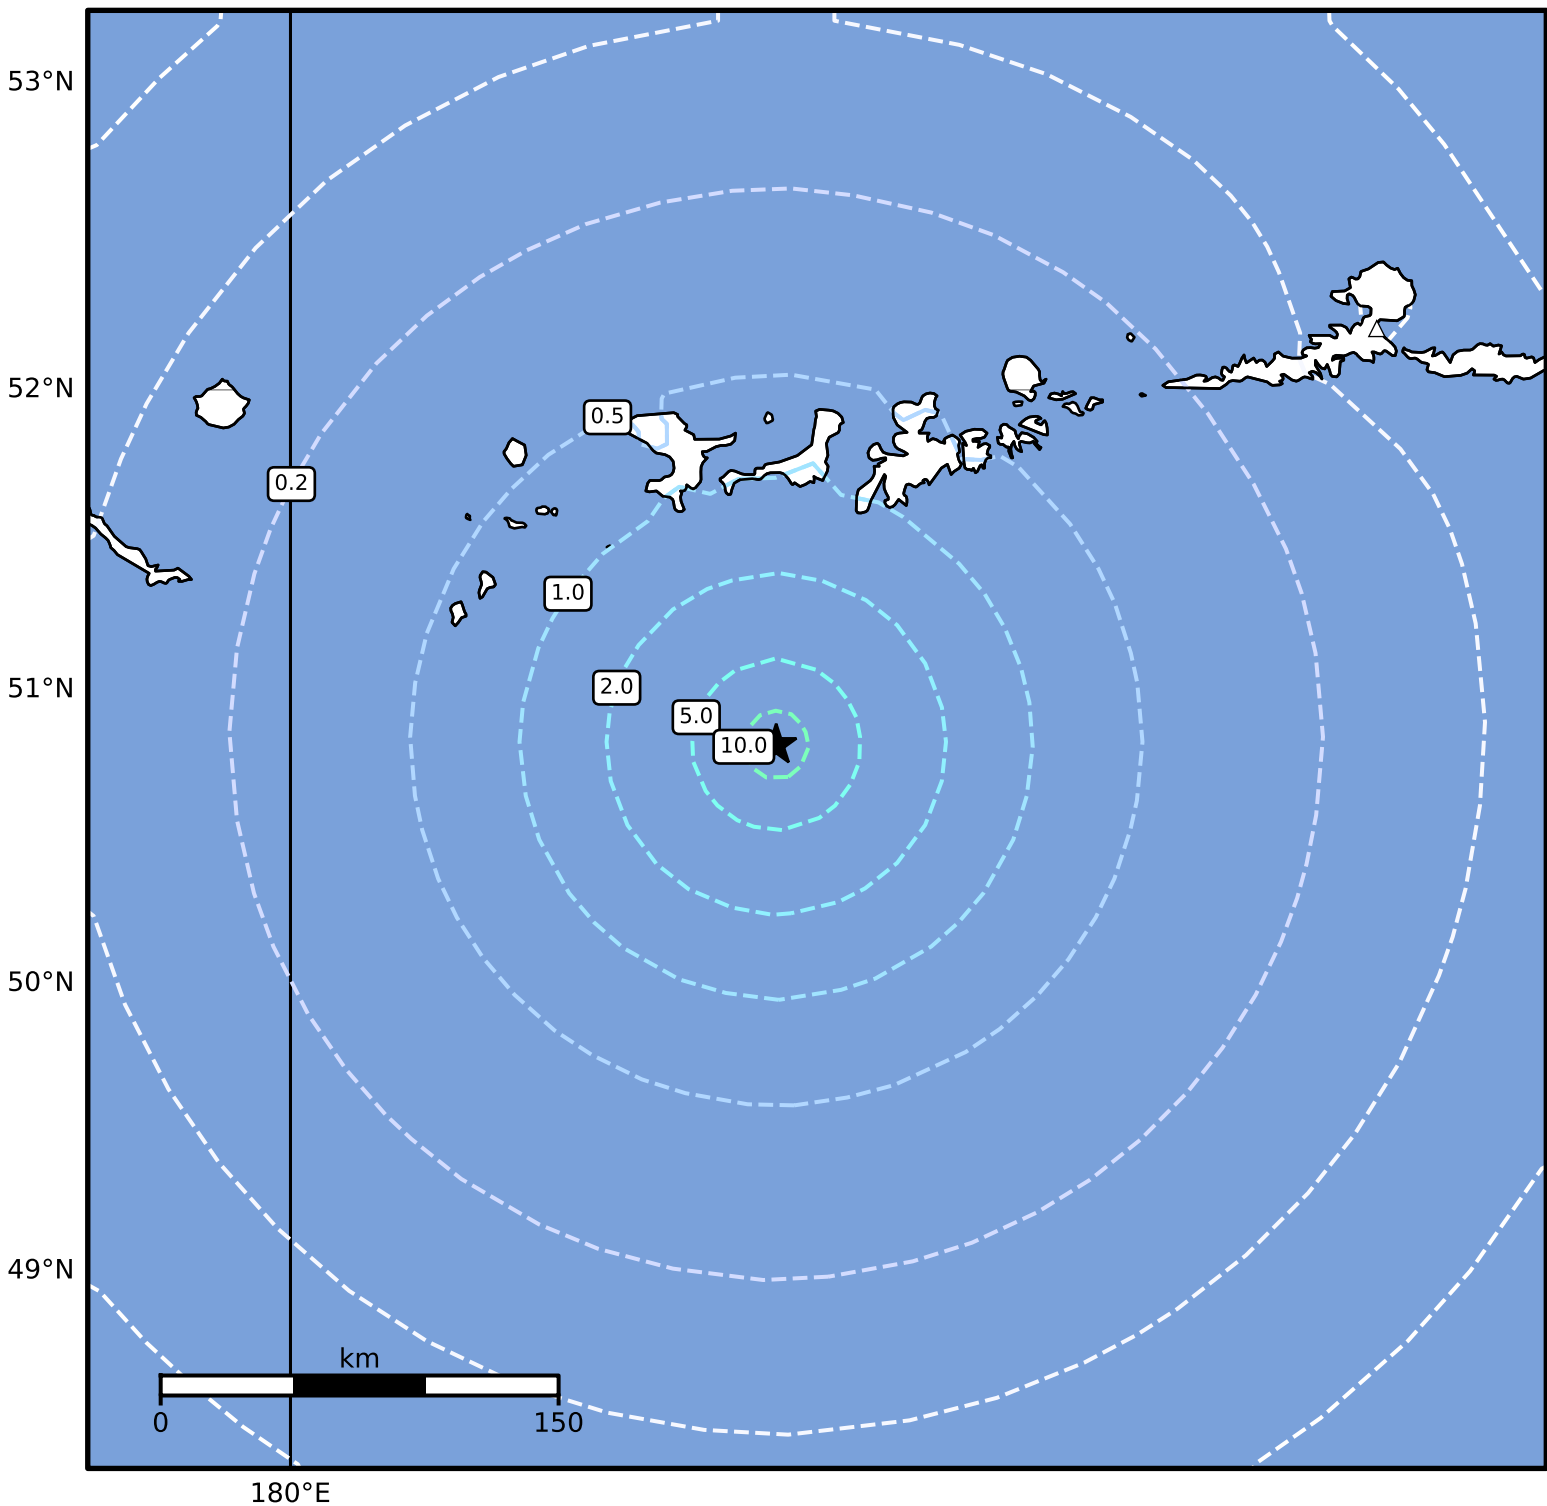

0.3 Second Peak Spectral Acceleration Map Alaska Earthquake Center
ShakeMap: 129 km (80 miles) SSW of Adak
Dec 09, 2024 03:38:14 UTC M5.2 N50.81 W177.41 Depth: 22.7km ID:ak024fsyvv2w

SA(0.3) (%g)	0.1	0.2	0.5	1	2	5	10	20	50	100	200
--------------	-----	-----	-----	---	---	---	----	----	----	-----	-----

Scale based on Worden et al. (2012)

Version 4: Processed 2024-12-09T06:13:44Z

△ Seismic Instrument ○ Reported Intensity

★ Epicenter