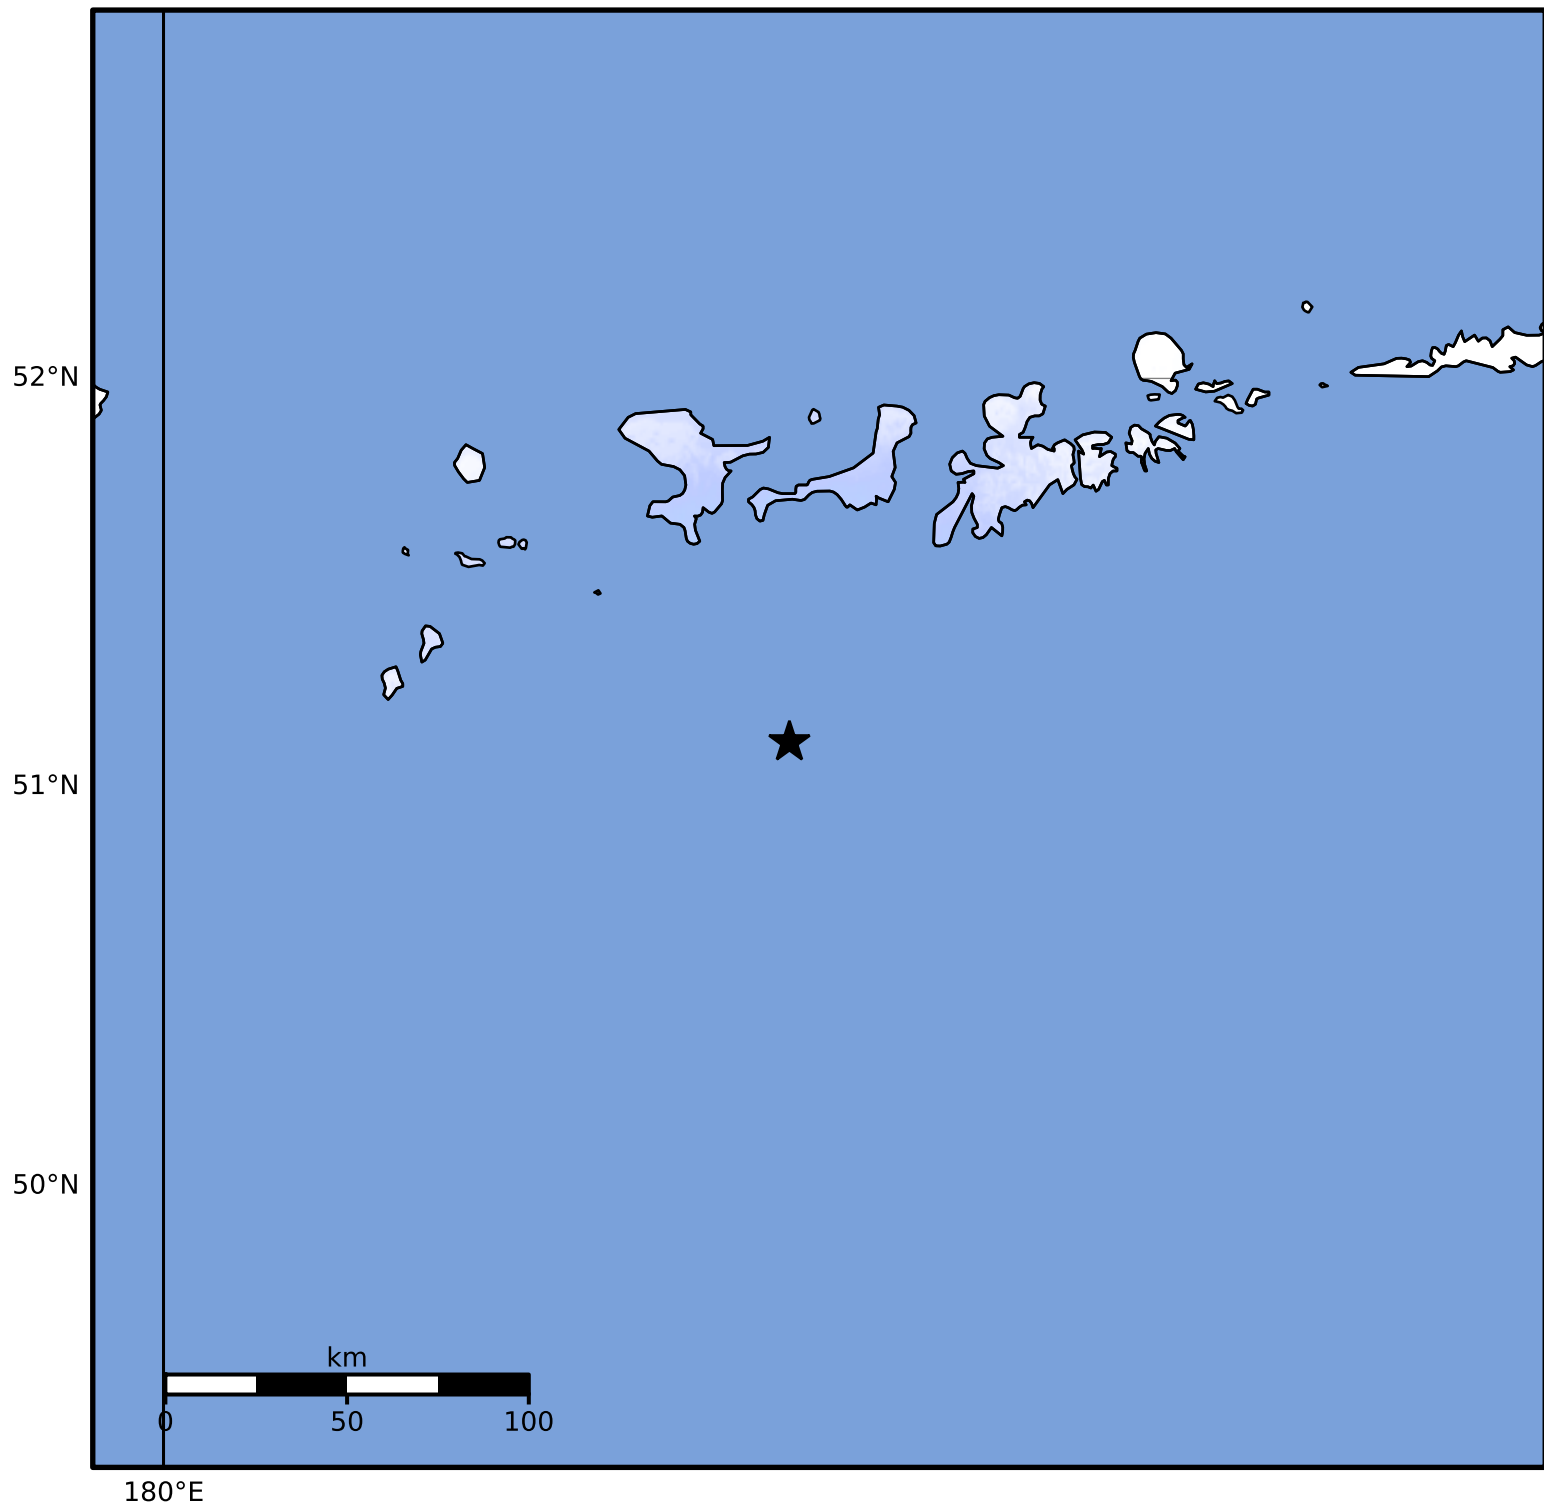

Macroseismic Intensity Map Alaska Earthquake Center
 ShakeMap: 105 km (65 miles) SW of Adak
 Dec 09, 2024 03:48:44 UTC M4.0 N51.11 W177.54 Depth: 30.0km ID:ak024fsyy2j5

SHAKING	Not felt	Weak	Light	Moderate	Strong	Very strong	Severe	Violent	Extreme
DAMAGE	None	None	None	Very light	Light	Moderate	Moderate/heavy	Heavy	Very heavy
PGA(%g)	<0.0464	0.297	2.76	6.2	11.5	21.5	40.1	74.7	>139
PGV(cm/s)	<0.0215	0.135	1.41	4.65	9.64	20	41.4	85.8	>178
INTENSITY	I	II-III	IV	V	VI	VII	VIII	IX	X+

Scale based on Worden et al. (2012)

Version 1: Processed 2024-12-09T05:24:57Z

△ Seismic Instrument ○ Reported Intensity

★ Epicenter