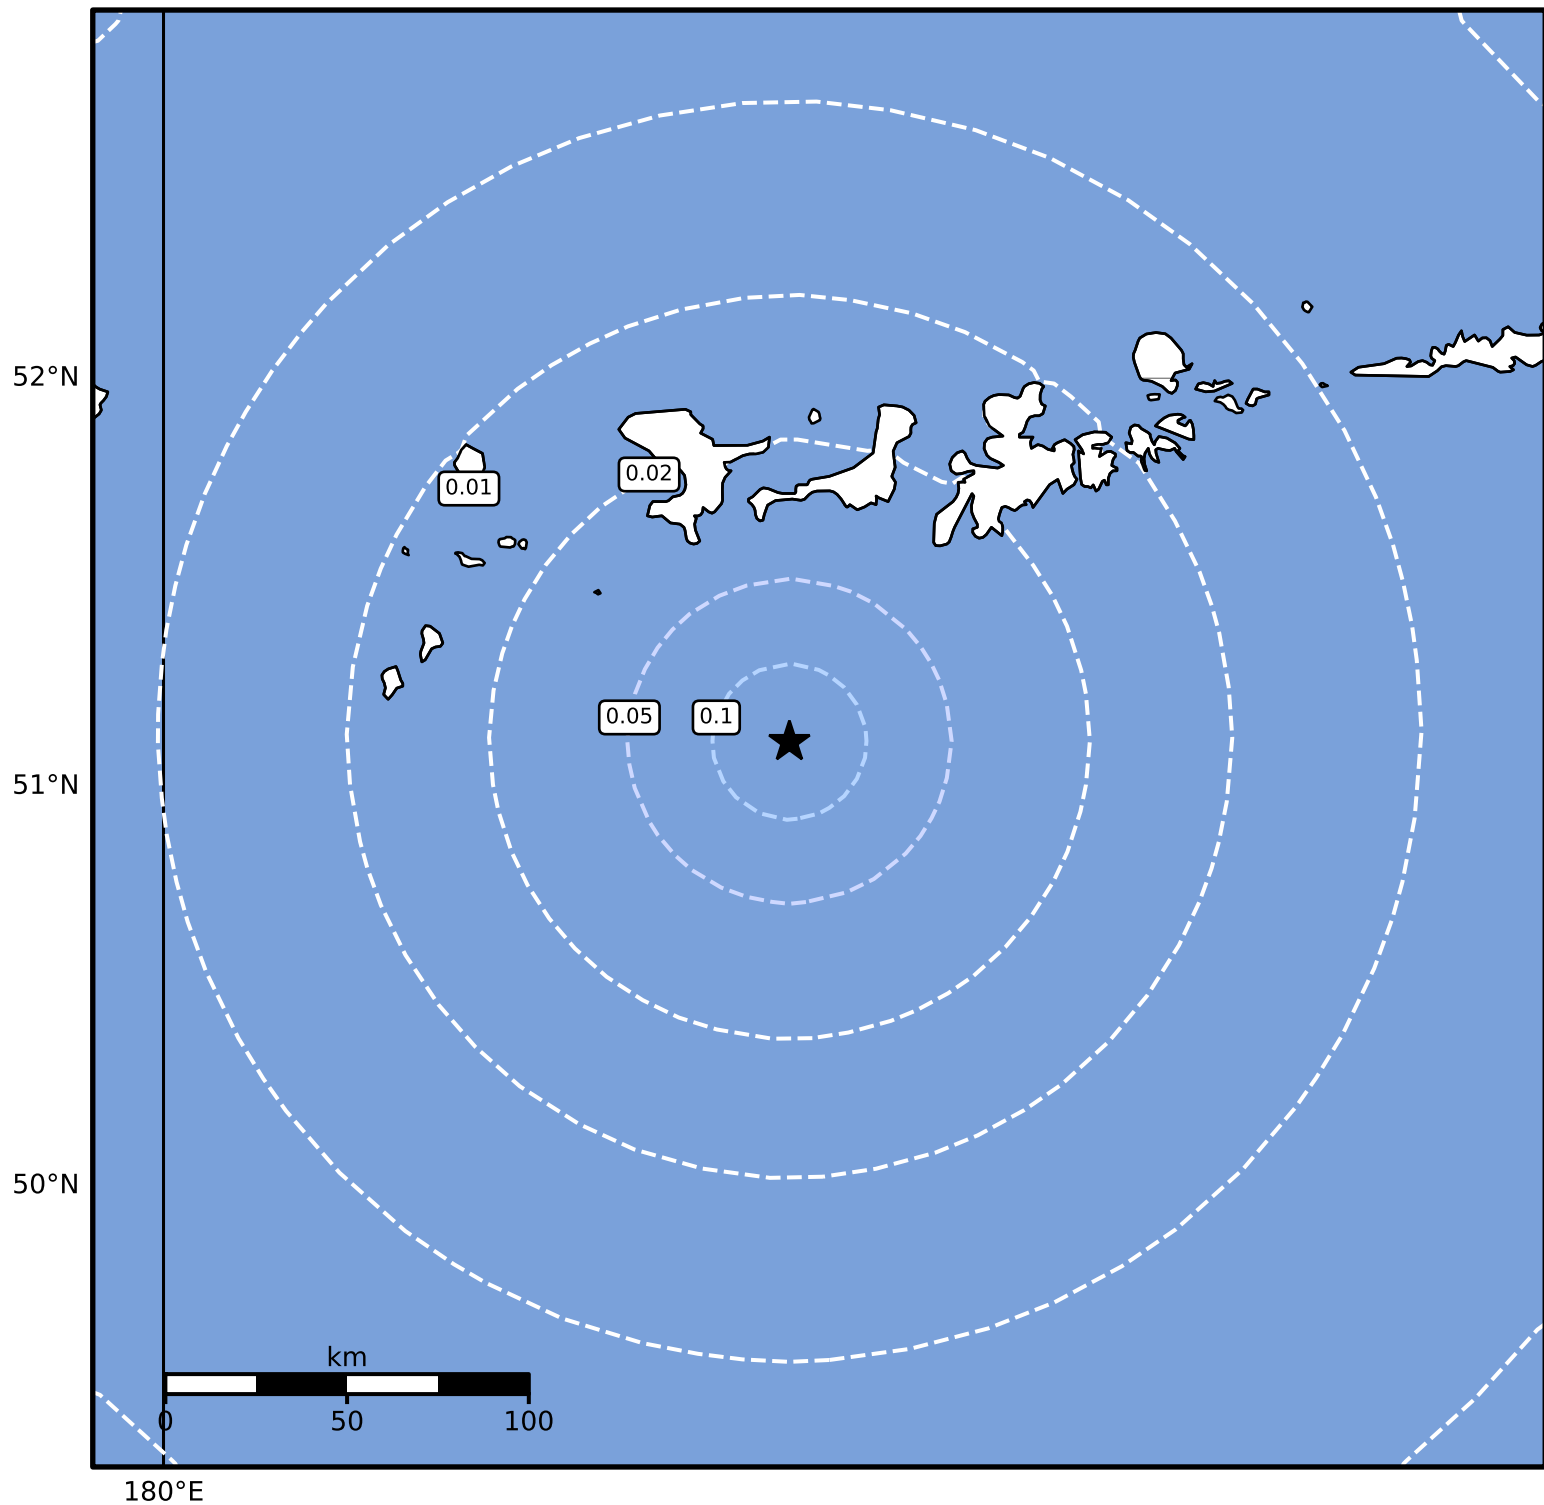

Peak Ground Velocity Map Alaska Earthquake Center
ShakeMap: 105 km (65 miles) SW of Adak
Dec 09, 2024 03:48:44 UTC M4.0 N51.11 W177.54 Depth: 30.0km ID:ak024fsyy2j5

Scale based on Worden et al. (2012)

Version 1: Processed 2024-12-09T05:24:57Z

△ Seismic Instrument ○ Reported Intensity

★ Epicenter