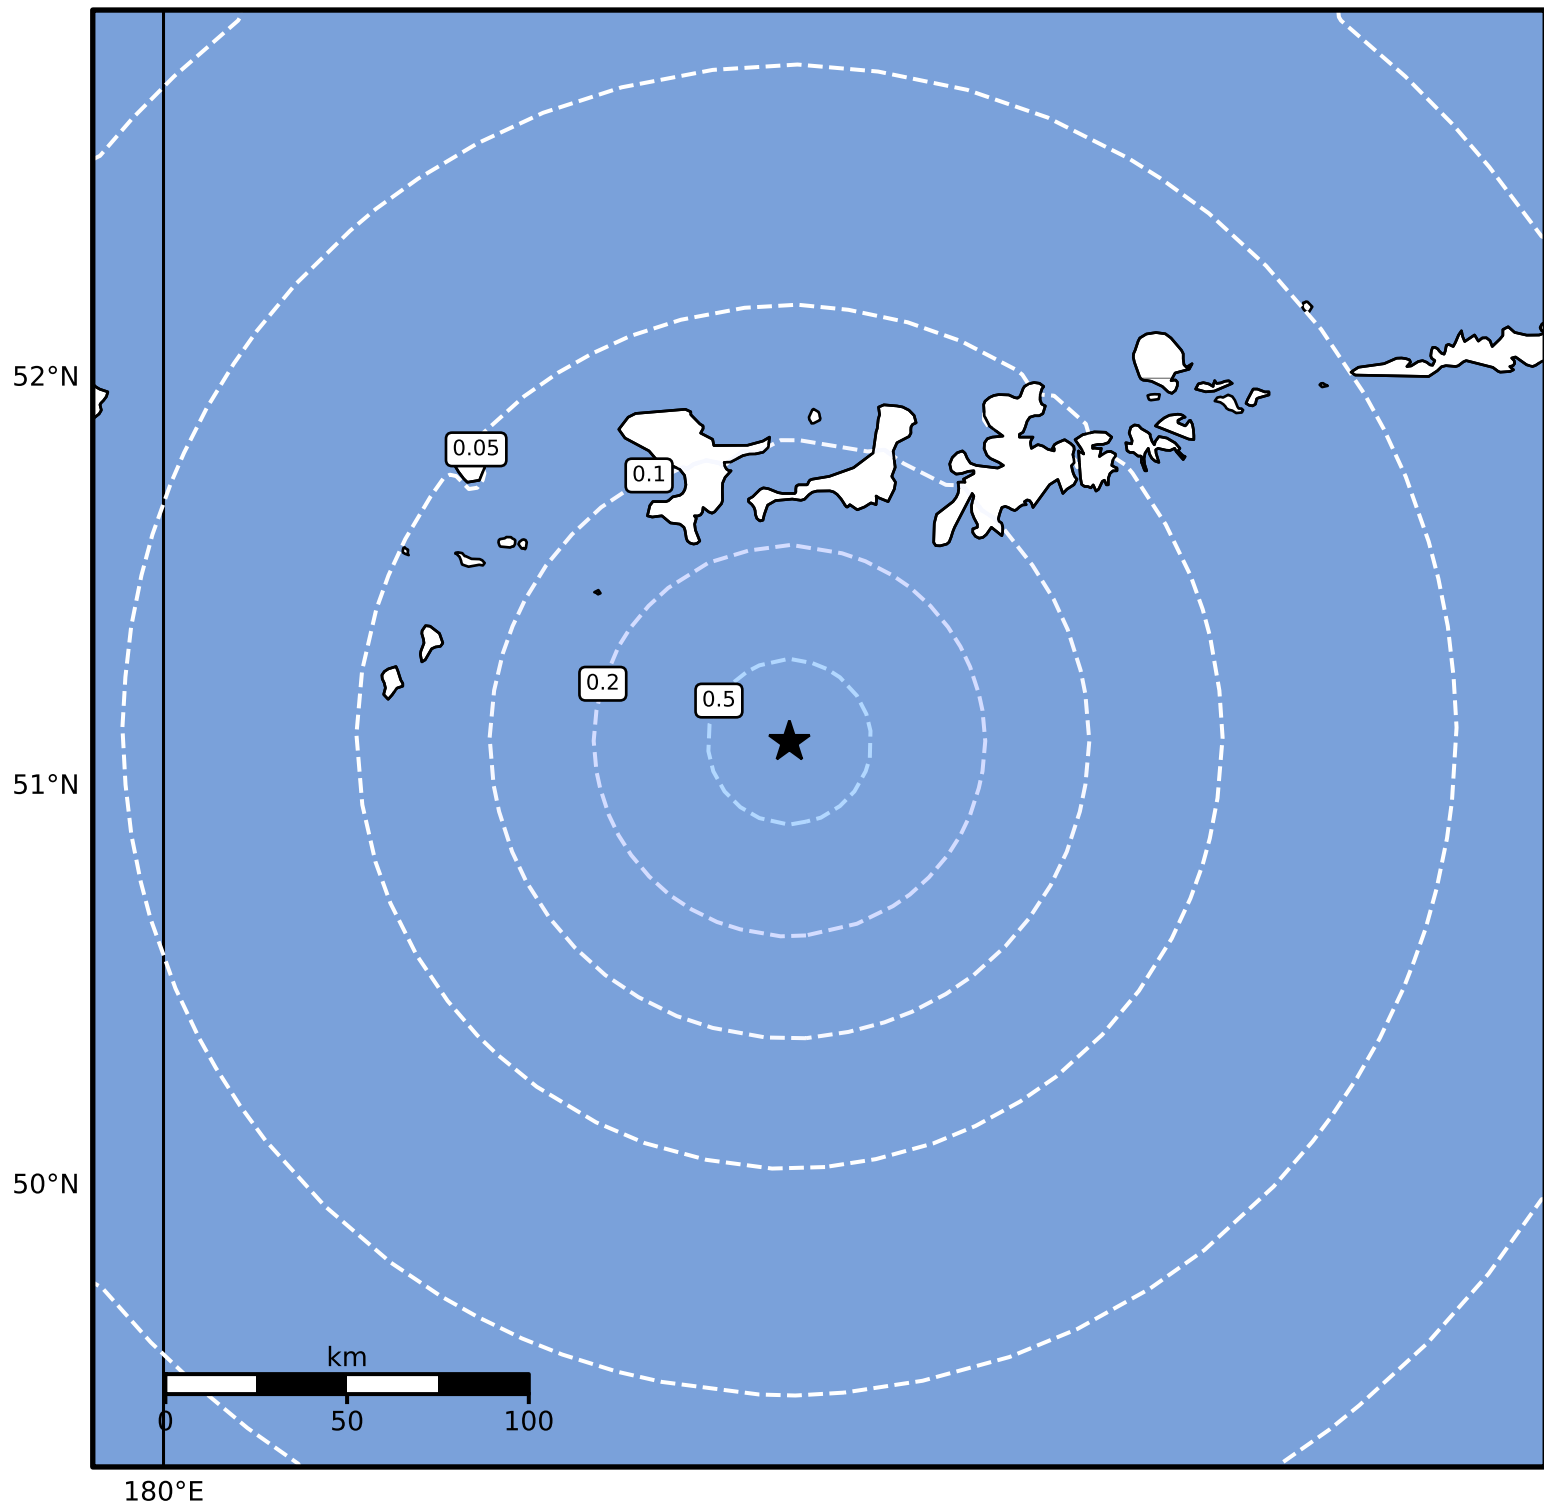

0.3 Second Peak Spectral Acceleration Map Alaska Earthquake Center  
 ShakeMap: 105 km (65 miles) SW of Adak  
 Dec 09, 2024 03:48:44 UTC M4.0 N51.11 W177.54 Depth: 30.0km ID:ak024fsyy2j5

SA(0.3) (%g)	0.1	0.2	0.5	1	2	5	10	20	50	100	200
--------------	-----	-----	-----	---	---	---	----	----	----	-----	-----

Scale based on Worden et al. (2012)

Version 1: Processed 2024-12-09T05:24:57Z

△ Seismic Instrument ○ Reported Intensity

★ Epicenter