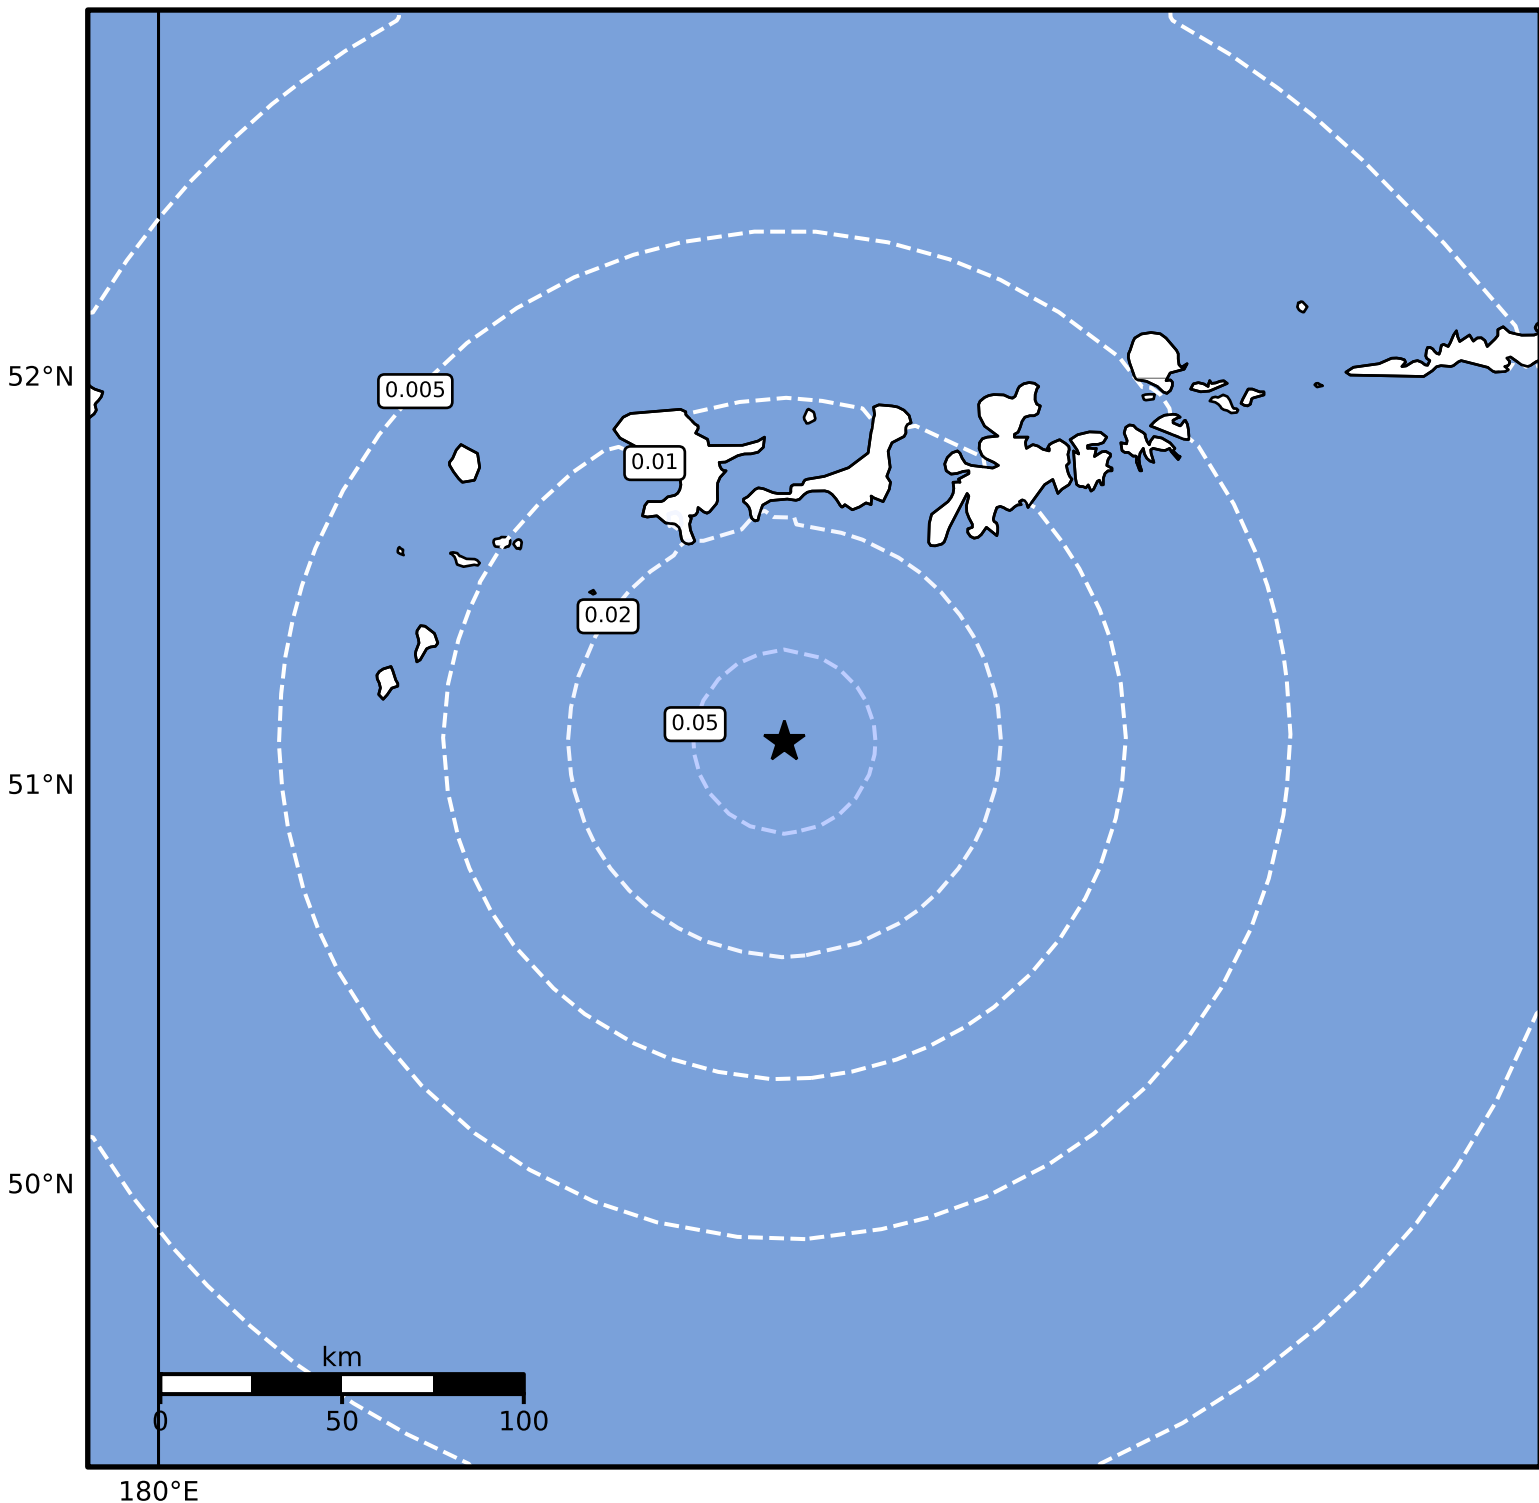

1.0 Second Peak Spectral Acceleration Map Alaska Earthquake Center
 ShakeMap: 105 km (65 miles) SW of Adak
 Dec 09, 2024 03:48:44 UTC M4.0 N51.11 W177.54 Depth: 30.0km ID:ak024fsyy2j5

SA(1.0) (%g)	0.1	0.2	0.5	1	2	5	10	20	50	100	200
--------------	-----	-----	-----	---	---	---	----	----	----	-----	-----

Scale based on Worden et al. (2012)

Version 1: Processed 2024-12-09T05:24:57Z

△ Seismic Instrument ○ Reported Intensity

★ Epicenter