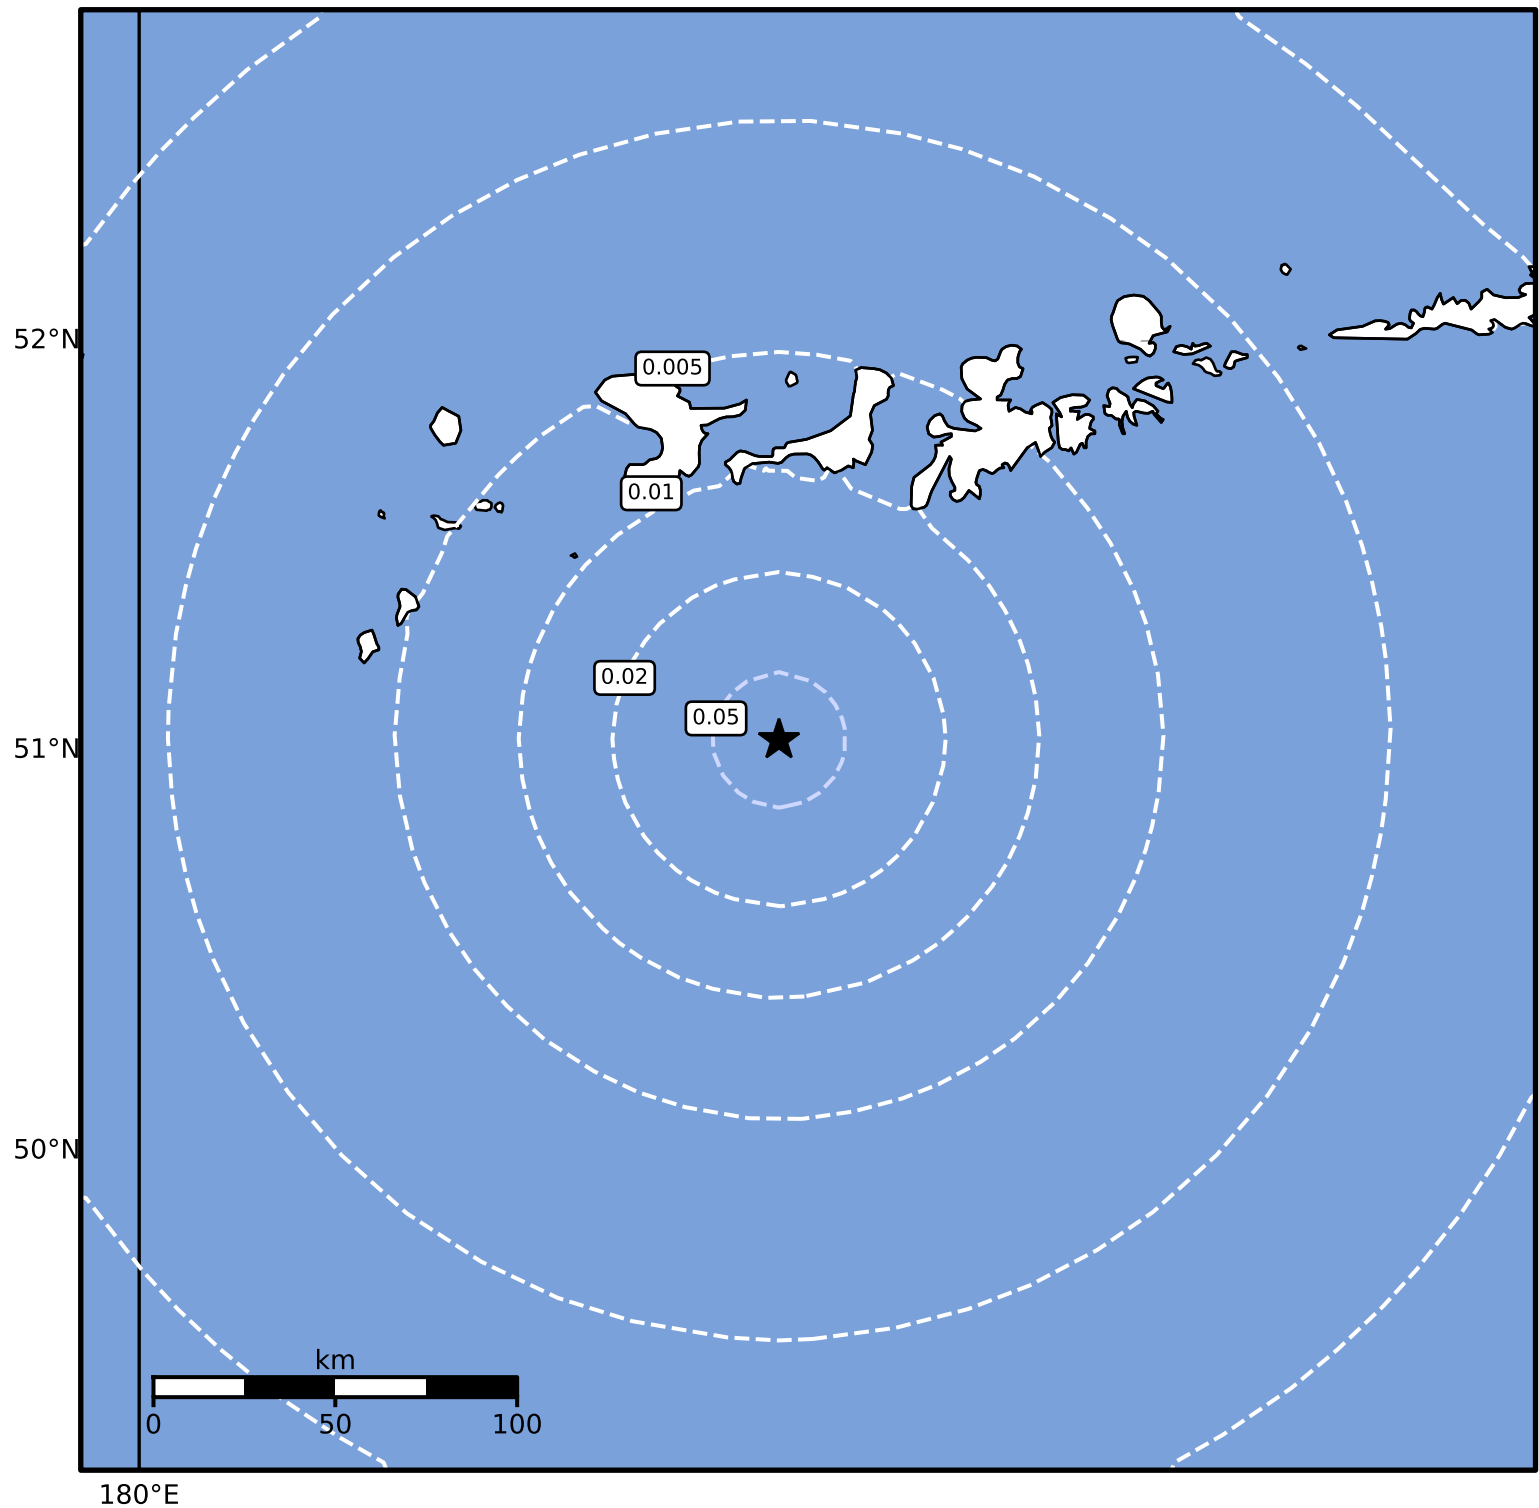

Peak Ground Velocity Map Alaska Earthquake Center  
ShakeMap: 111 km (69 miles) SSW of Adak  
Dec 09, 2024 03:56:12 UTC M3.7 N51.03 W177.50 Depth: 27.4km ID:ak024fsyzpry

PGV (cm/s)	0.1	0.2	0.5	1	2	5	10	20	50	100	200
------------	-----	-----	-----	---	---	---	----	----	----	-----	-----

Scale based on Worden et al. (2012)

Version 1: Processed 2024-12-09T06:02:52Z

△ Seismic Instrument ○ Reported Intensity

★ Epicenter