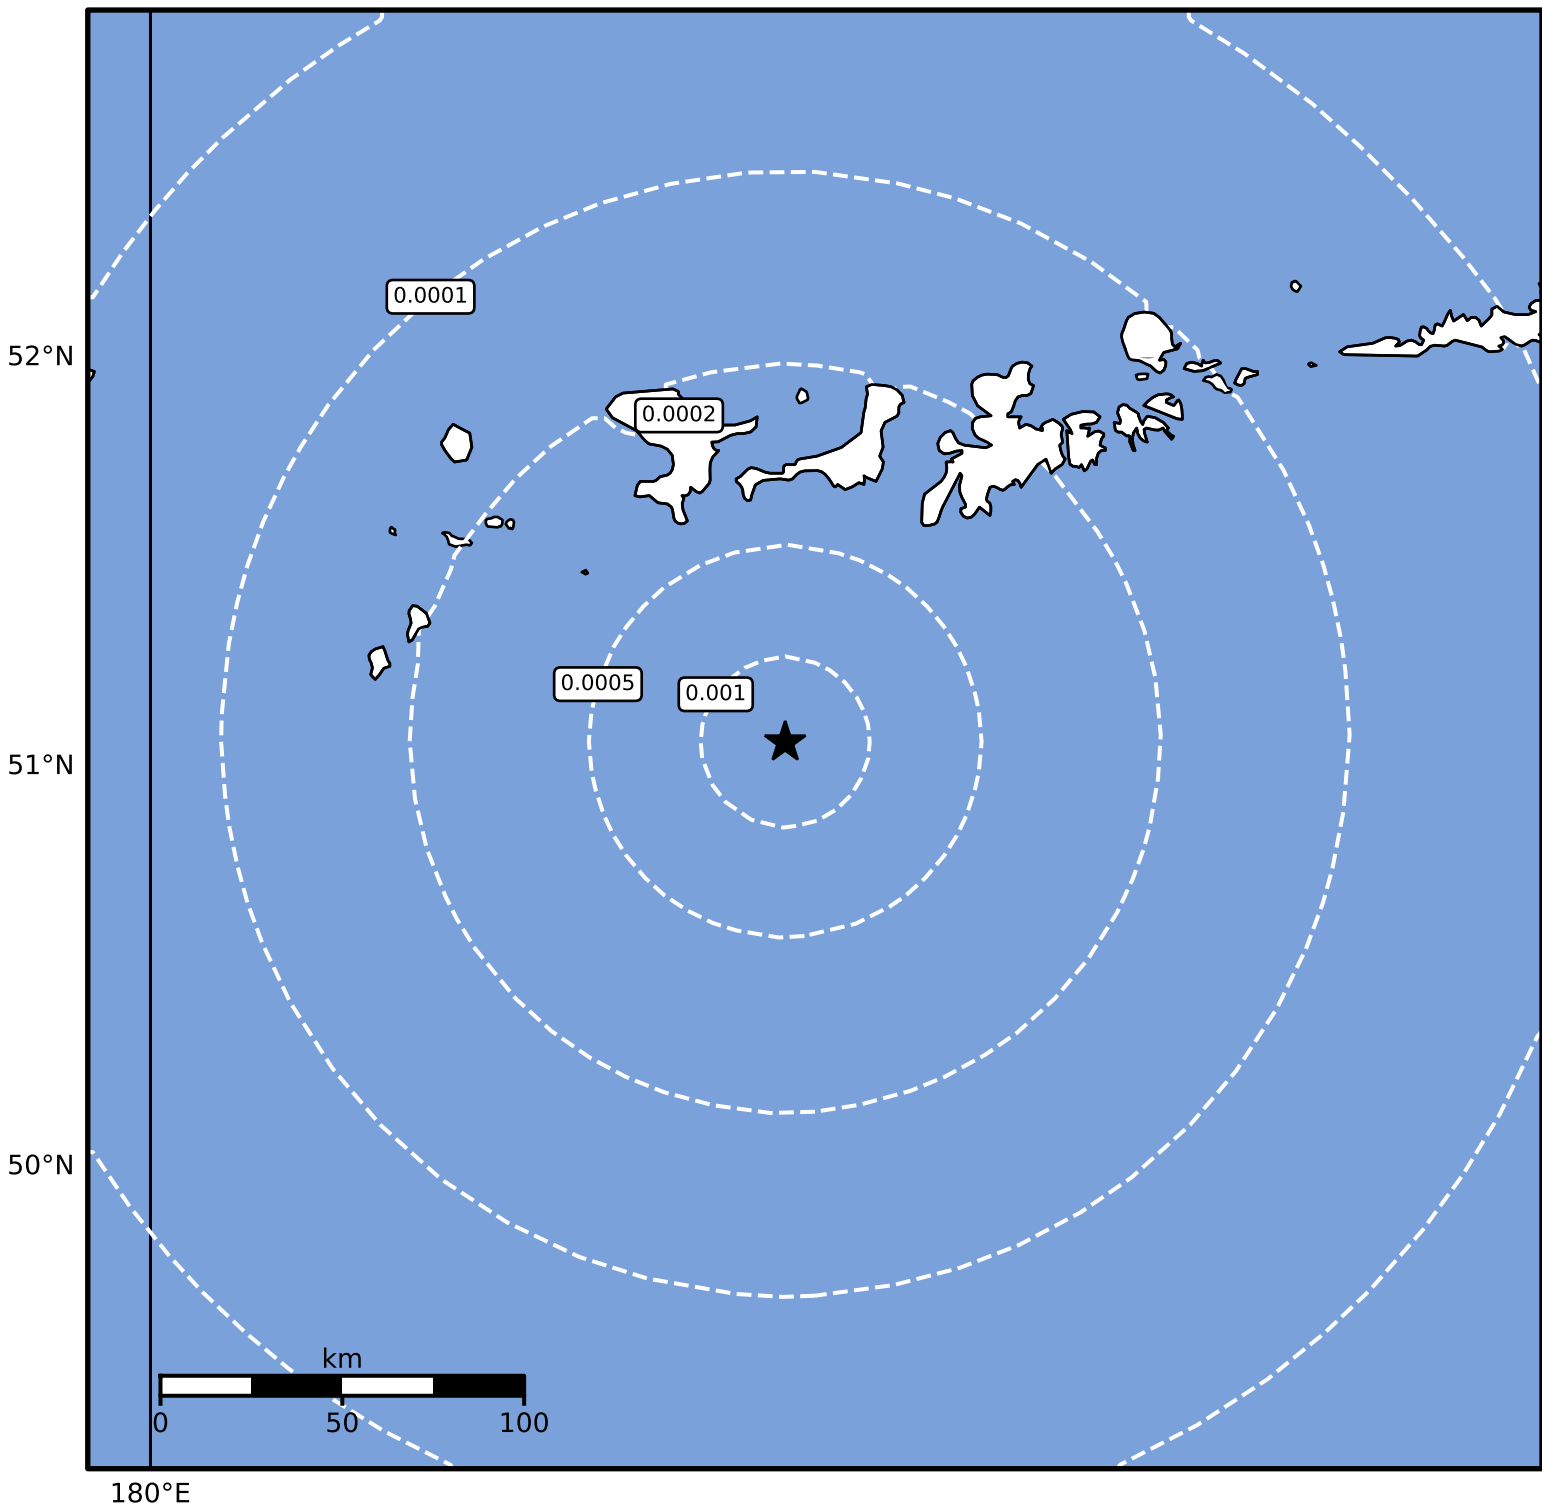

3.0 Second Peak Spectral Acceleration Map Alaska Earthquake Center
ShakeMap: 108 km (67 miles) SSW of Adak
Dec 09, 2024 04:24:47 UTC M3.6 N51.06 W177.51 Depth: 35.8km ID:ak024fszed62

Scale based on Worden et al. (2012)

Version 1: Processed 2024-12-09T06:20:20Z

△ Seismic Instrument ○ Reported Intensity

★ Epicenter