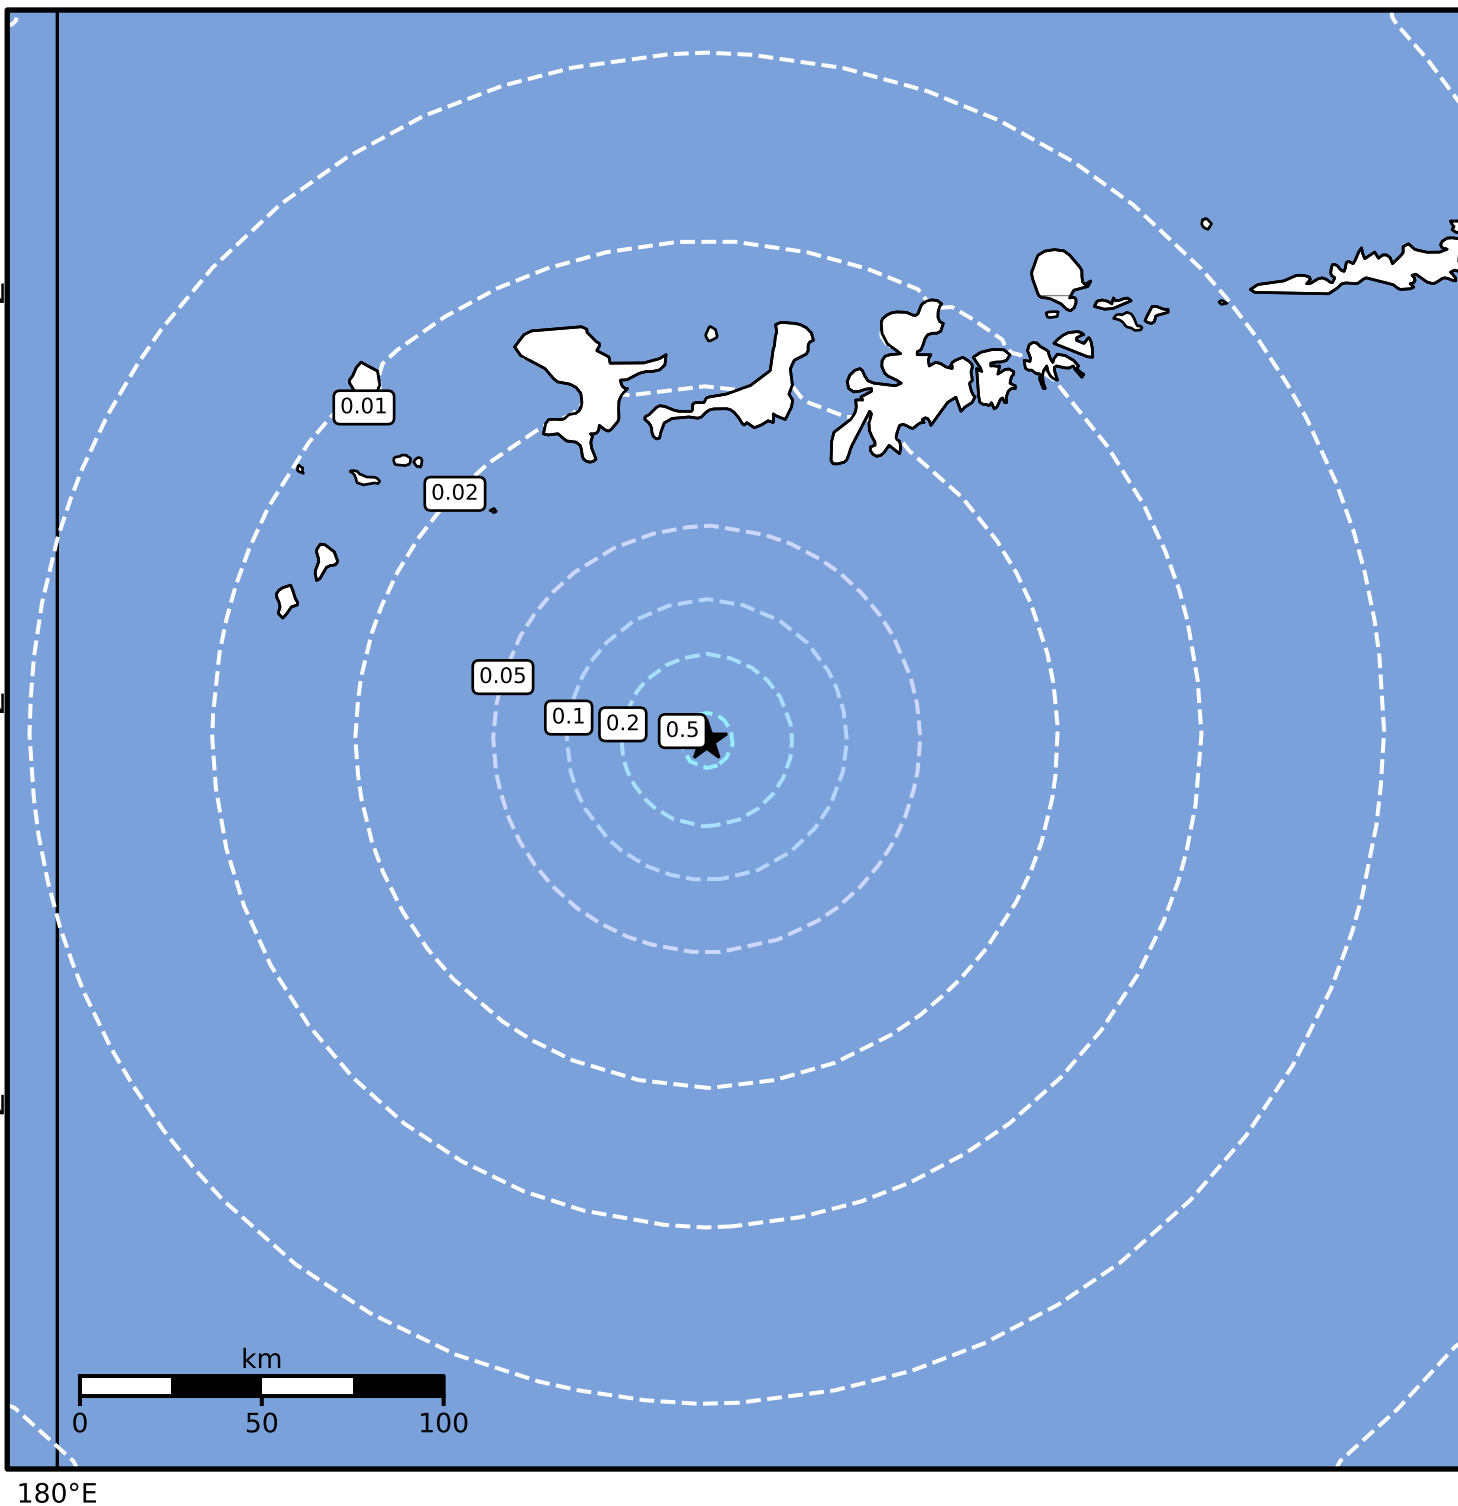

Peak Ground Velocity Map Alaska Earthquake Center
ShakeMap: 121 km (75 miles) SSW of Adak
Dec 09, 2024 05:21:33 UTC M4.1 N50.91 W177.46 Depth: 14.8km ID:ak024fszz4or

PGV (cm/s)	0.1	0.2	0.5	1	2	5	10	20	50	100	200
------------	-----	-----	-----	---	---	---	----	----	----	-----	-----

Scale based on Worden et al. (2012)

Version 2: Processed 2024-12-09T08:48:23Z

△ Seismic Instrument ○ Reported Intensity

★ Epicenter