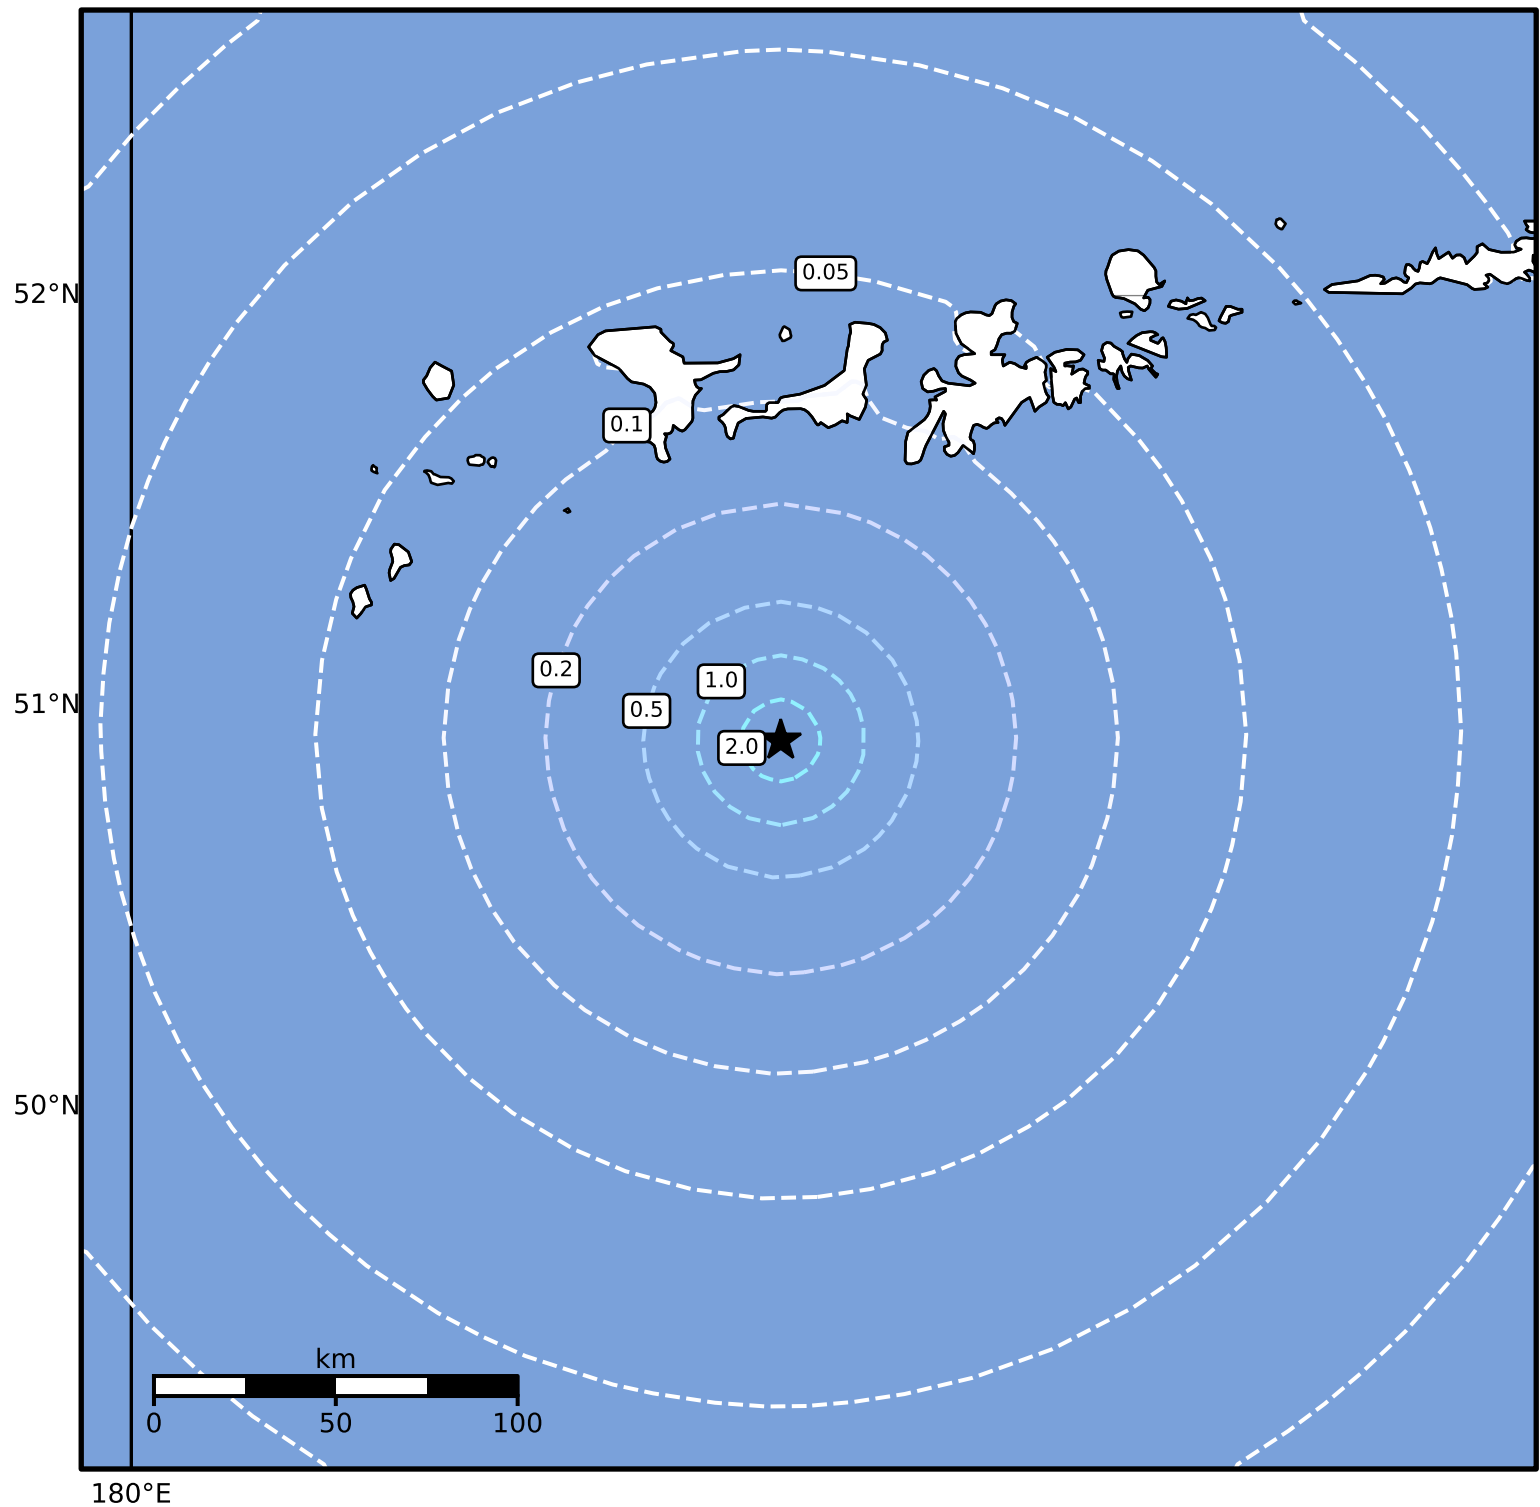

0.3 Second Peak Spectral Acceleration Map Alaska Earthquake Center  
ShakeMap: 121 km (75 miles) SSW of Adak  
Dec 09, 2024 05:21:33 UTC M4.1 N50.91 W177.46 Depth: 14.8km ID:ak024fszz4or

SA(0.3) (%g)	0.1	0.2	0.5	1	2	5	10	20	50	100	200
--------------	-----	-----	-----	---	---	---	----	----	----	-----	-----

Scale based on Worden et al. (2012)

Version 2: Processed 2024-12-09T08:48:23Z

△ Seismic Instrument ○ Reported Intensity

★ Epicenter