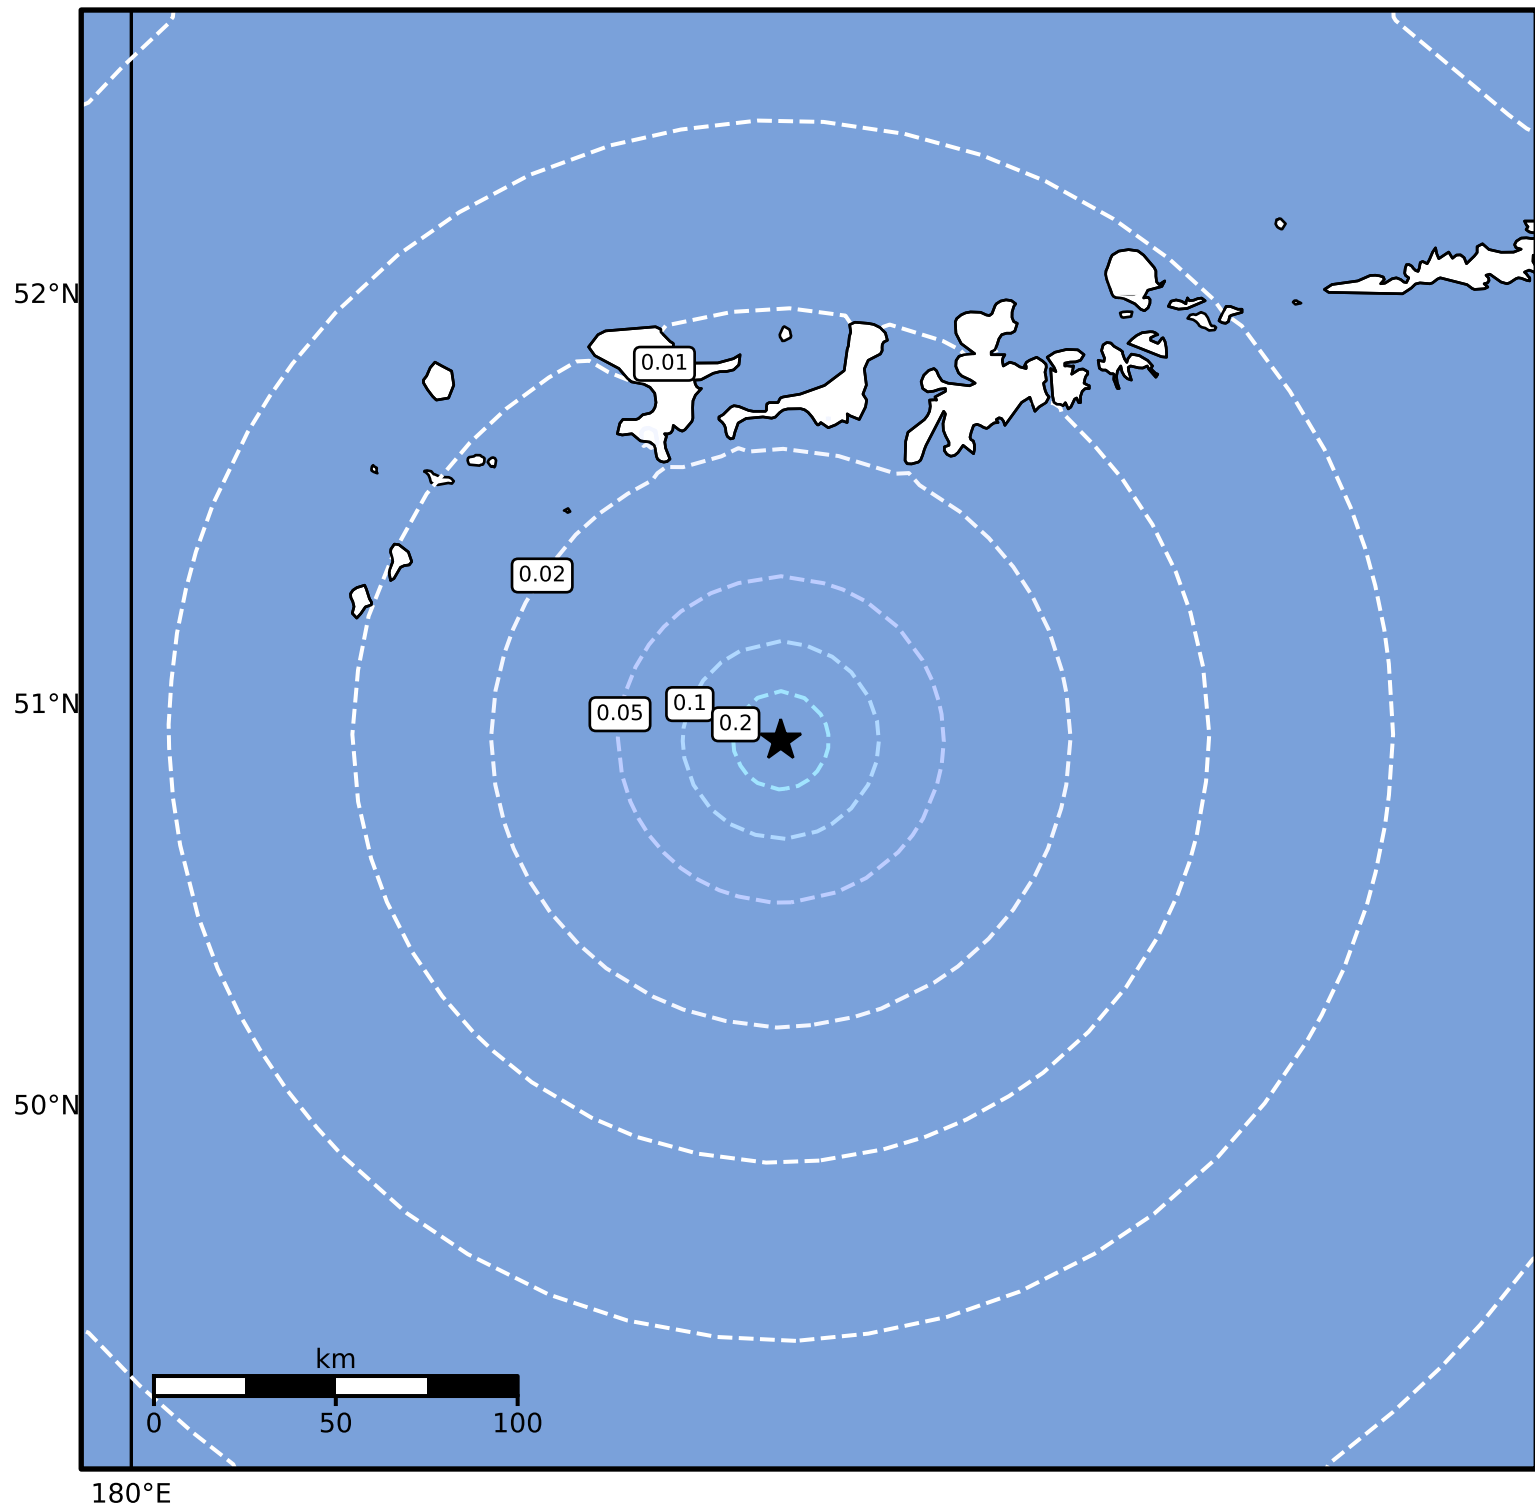

1.0 Second Peak Spectral Acceleration Map Alaska Earthquake Center  
ShakeMap: 121 km (75 miles) SSW of Adak  
Dec 09, 2024 05:21:33 UTC M4.1 N50.91 W177.46 Depth: 14.8km ID:ak024fszz4or

| SA(1.0) (%g) | 0.1 | 0.2 | 0.5 | 1 | 2 | 5 | 10 | 20 | 50 | 100 | 200 |
|--------------|-----|-----|-----|---|---|---|----|----|----|-----|-----|
|--------------|-----|-----|-----|---|---|---|----|----|----|-----|-----|

Scale based on Worden et al. (2012)

Version 2: Processed 2024-12-09T08:48:23Z

△ Seismic Instrument ○ Reported Intensity

★ Epicenter