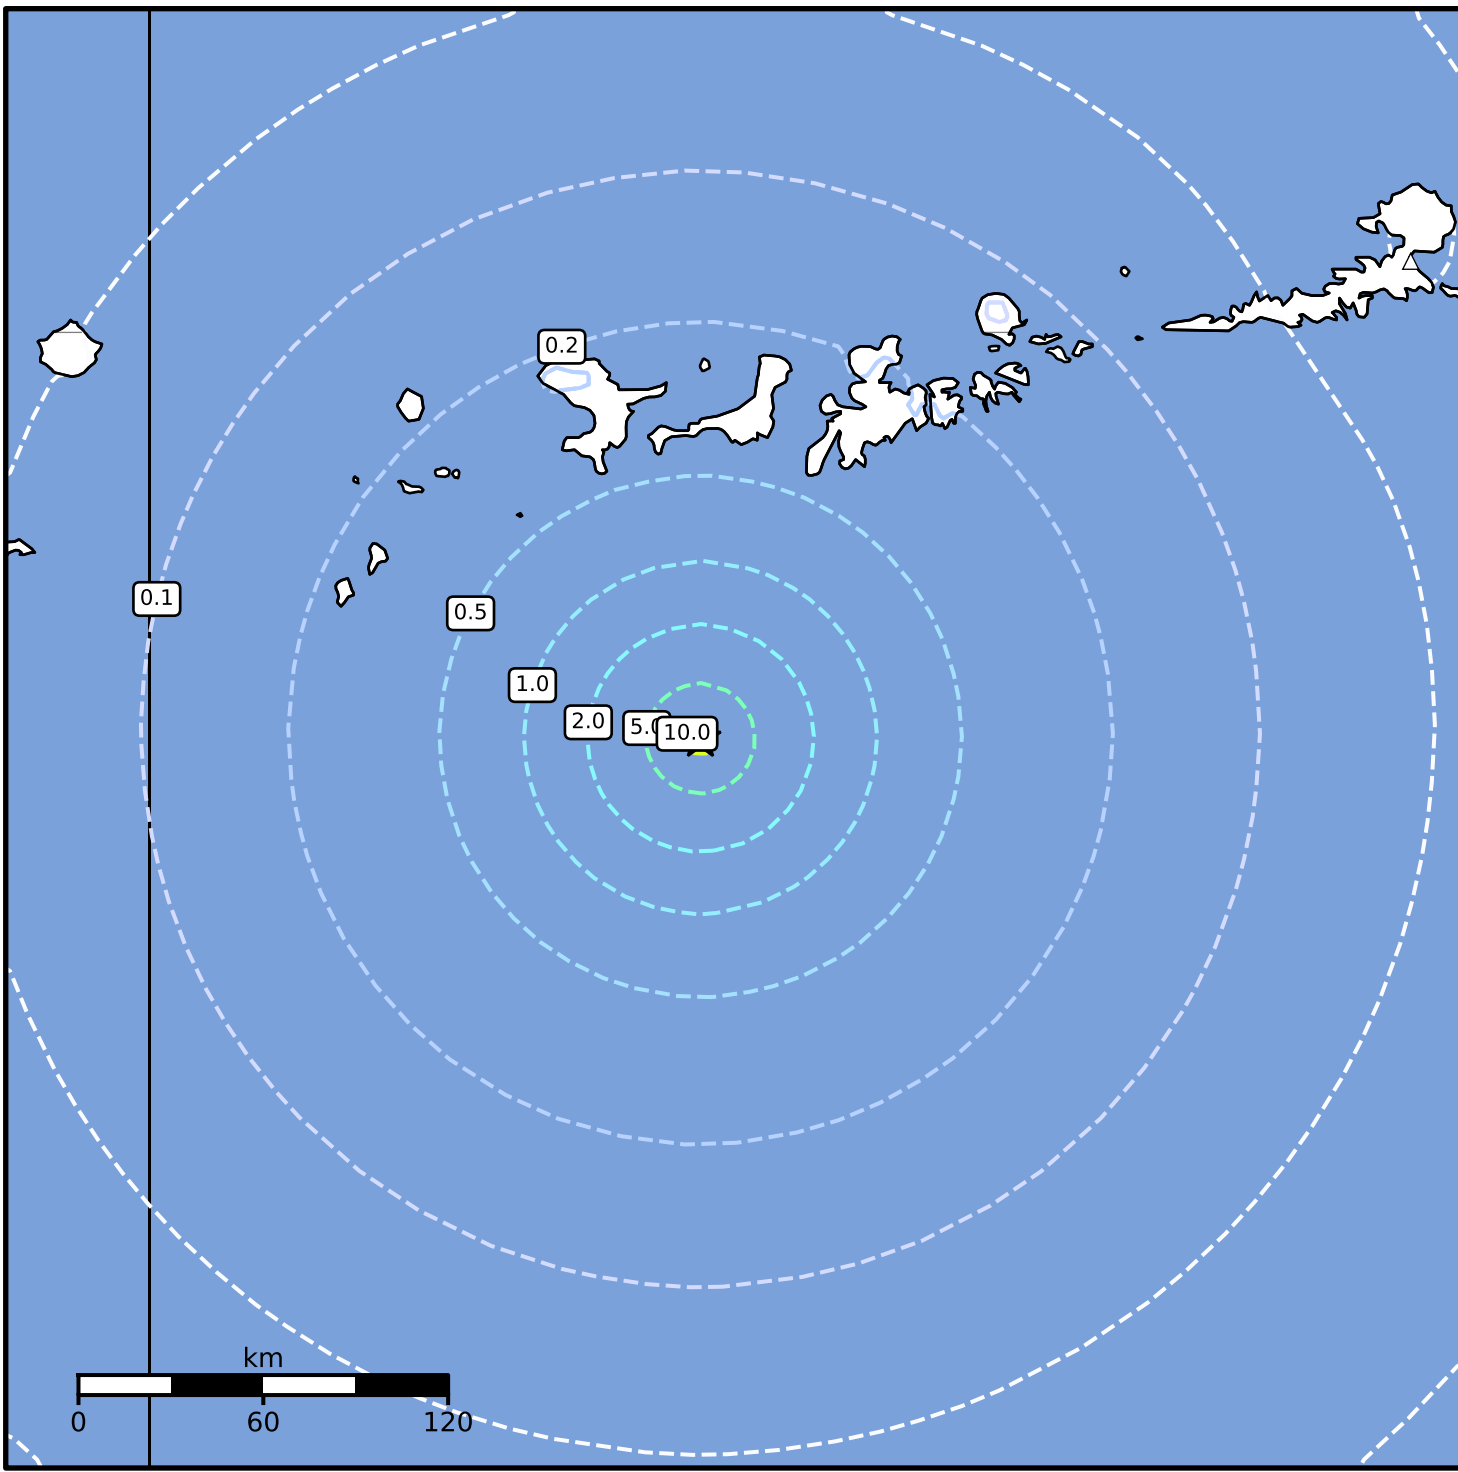

Peak Ground Acceleration Map Alaska Earthquake Center
 ShakeMap: 129 km (80 miles) SSW of Adak
 Dec 09, 2024 05:56:49 UTC M5.1 N50.83 W177.47 Depth: 13.4km ID:ak024ft06nwf

PGA (%g)	0.1	0.2	0.5	1	2	5	10	20	50	100	200

Scale based on Worden et al. (2012)

Version 4: Processed 2024-12-09T09:09:28Z

△ Seismic Instrument ○ Reported Intensity

★ Epicenter