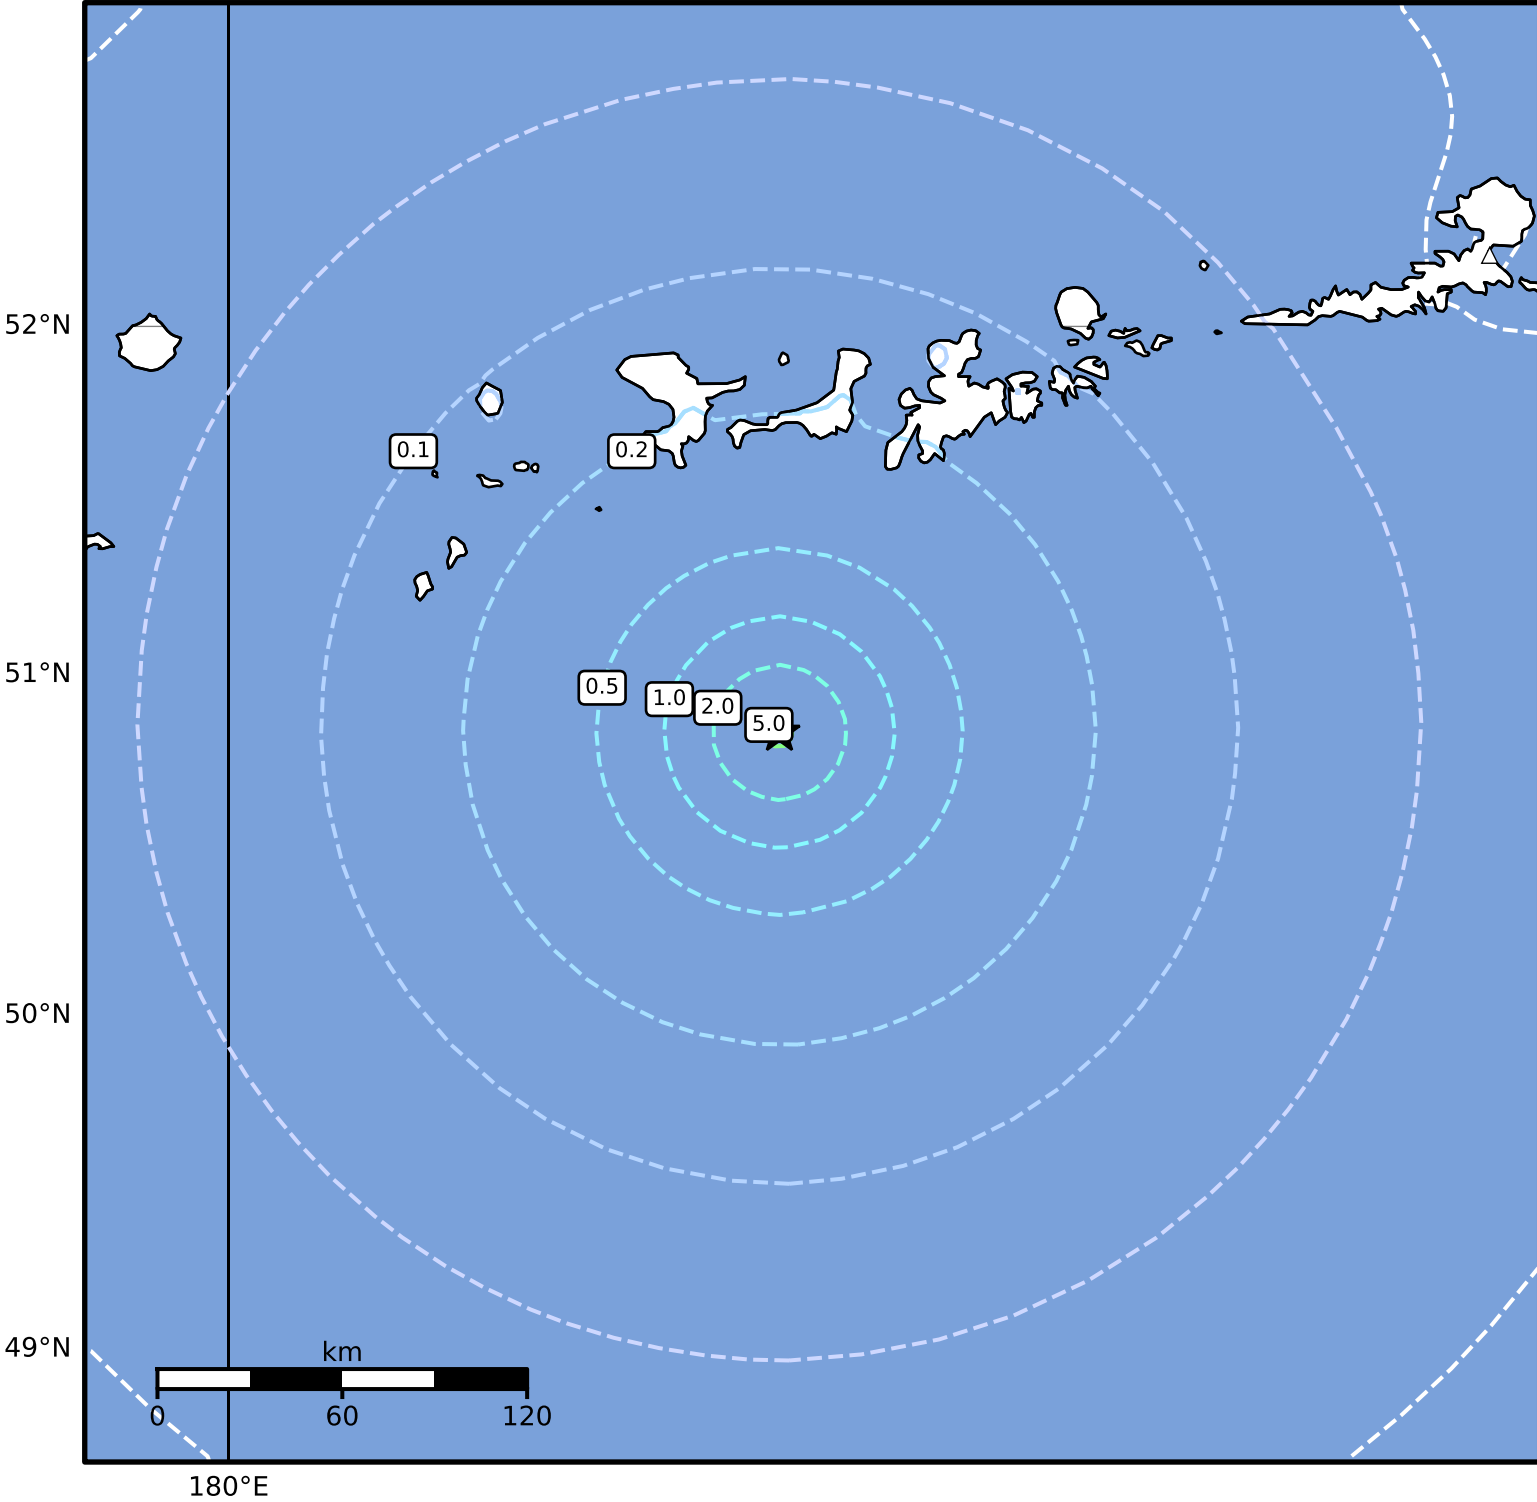

Peak Ground Velocity Map Alaska Earthquake Center
ShakeMap: 129 km (80 miles) SSW of Adak
Dec 09, 2024 05:56:49 UTC M5.1 N50.83 W177.47 Depth: 13.4km ID:ak024ft06nwf

PGV (cm/s)	0.1	0.2	0.5	1	2	5	10	20	50	100	200
------------	-----	-----	-----	---	---	---	----	----	----	-----	-----

Scale based on Worden et al. (2012)

Version 4: Processed 2024-12-09T09:09:28Z

△ Seismic Instrument ○ Reported Intensity

★ Epicenter