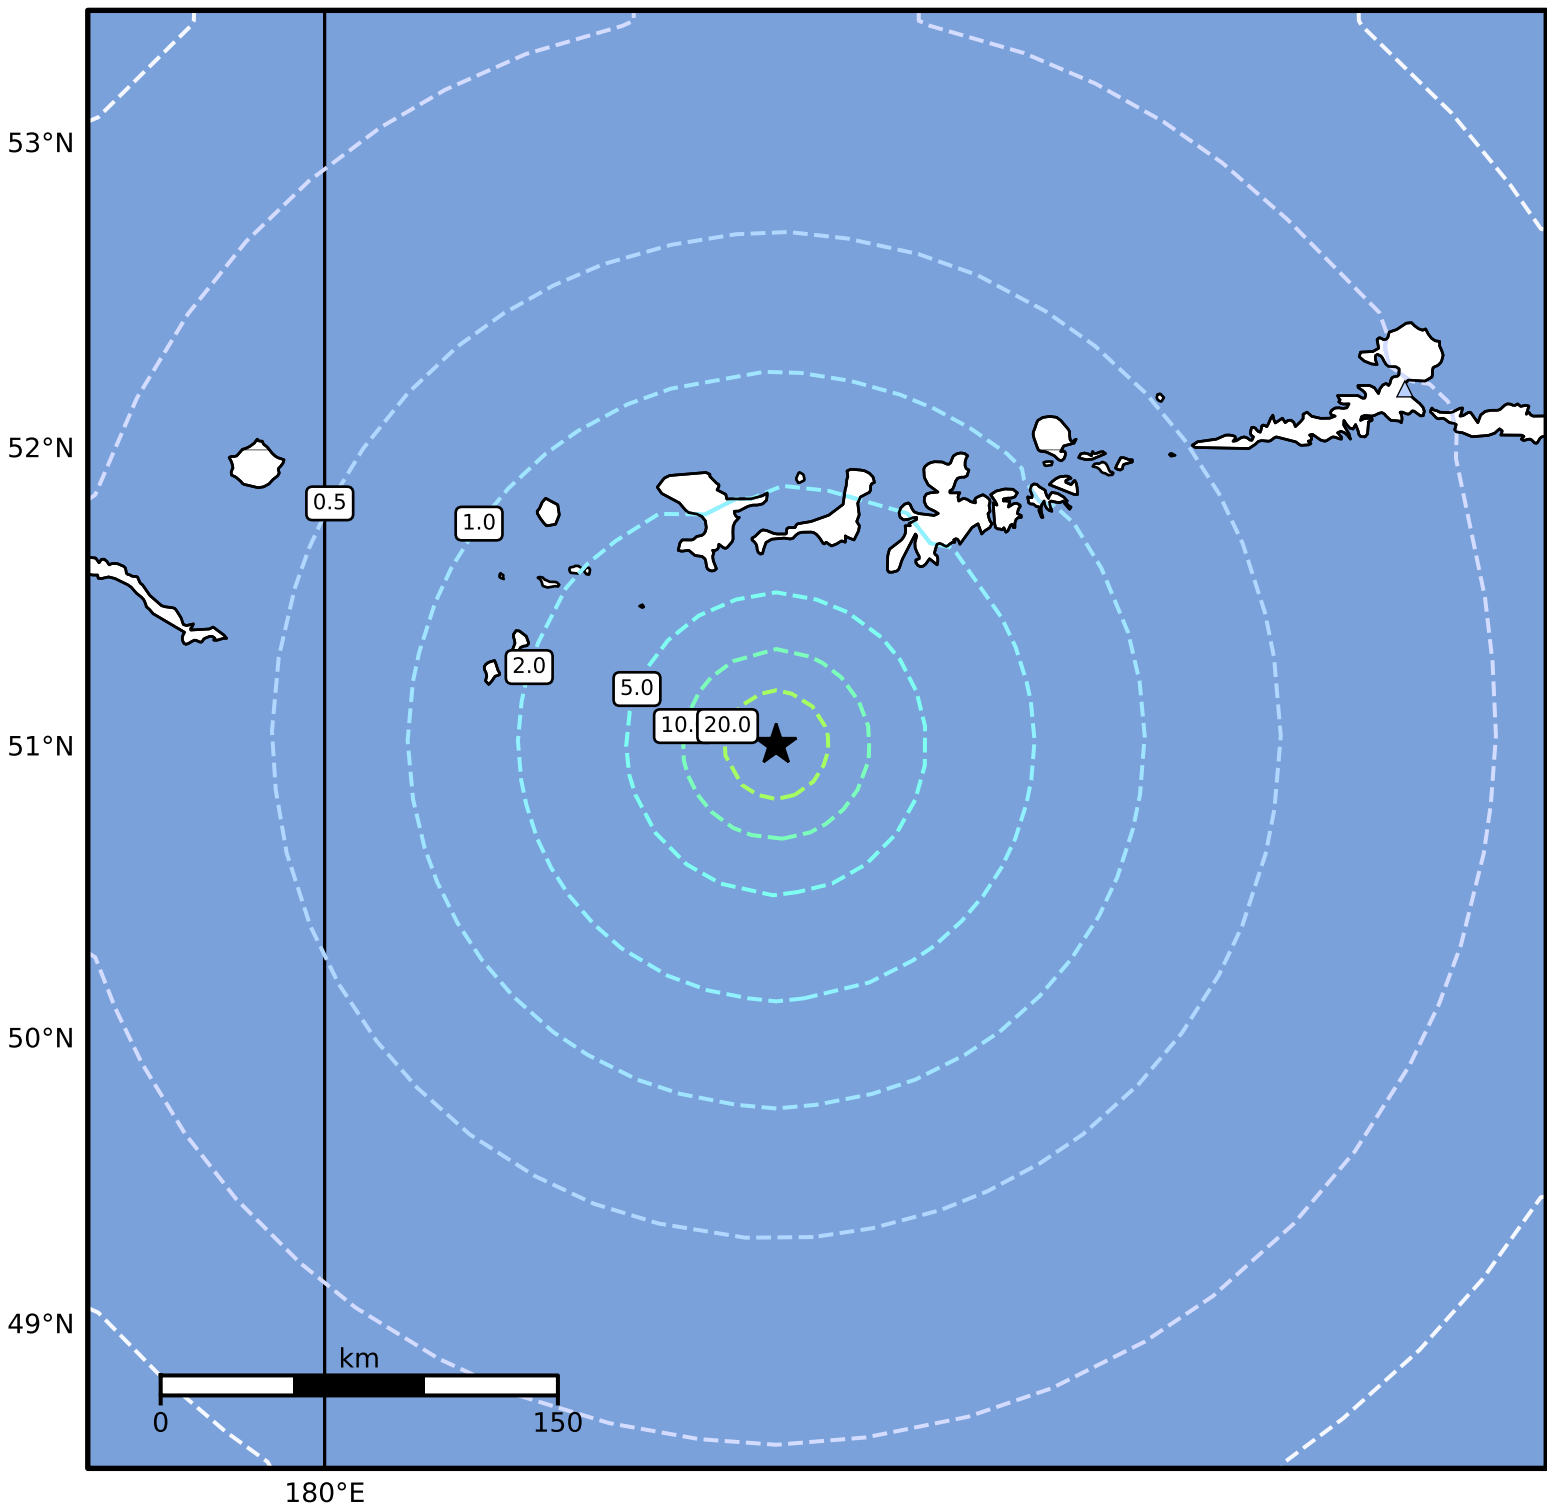

0.3 Second Peak Spectral Acceleration Map Alaska Earthquake Center  
 ShakeMap: 115 km (71 miles) SW of Adak  
 Dec 09, 2024 16:31:45 UTC M5.7 N51.01 W177.58 Depth: 11.5km ID:ak024ft6l28c

SA(0.3) (%g)	0.1	0.2	0.5	1	2	5	10	20	50	100	200
--------------	-----	-----	-----	---	---	---	----	----	----	-----	-----

Scale based on Worden et al. (2012)

Version 5: Processed 2024-12-09T16:57:40Z

△ Seismic Instrument ○ Reported Intensity

★ Epicenter