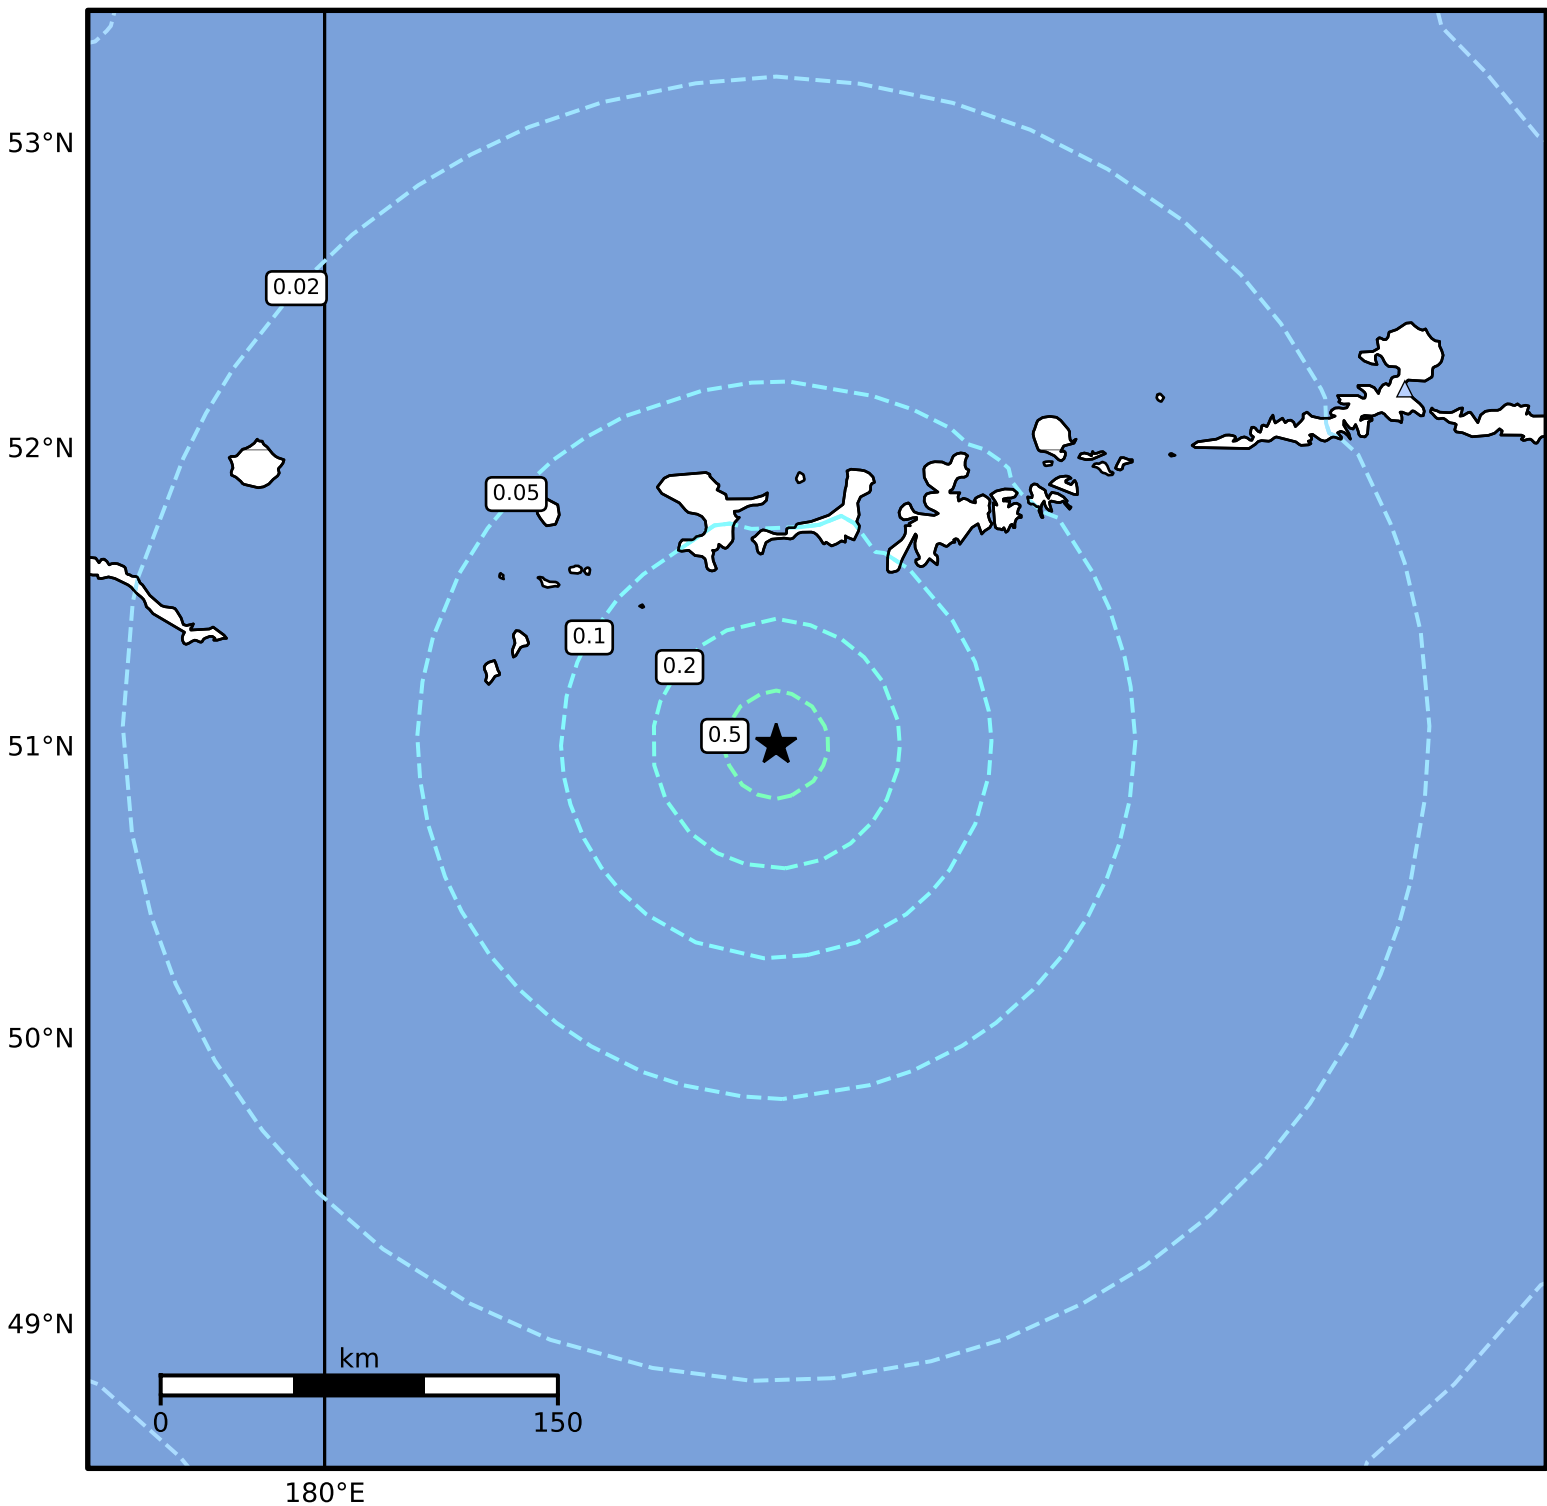

3.0 Second Peak Spectral Acceleration Map Alaska Earthquake Center
ShakeMap: 115 km (71 miles) SW of Adak
Dec 09, 2024 16:31:45 UTC M5.7 N51.01 W177.58 Depth: 11.5km ID:ak024ft6l28c

SA(3.0) (%g)	0.1	0.2	0.5	1	2	5	10	20	50
--------------	-----	-----	-----	---	---	---	----	----	----

Scale based on Worden et al. (2012)

Version 5: Processed 2024-12-09T16:57:40Z

△ Seismic Instrument ○ Reported Intensity

★ Epicenter