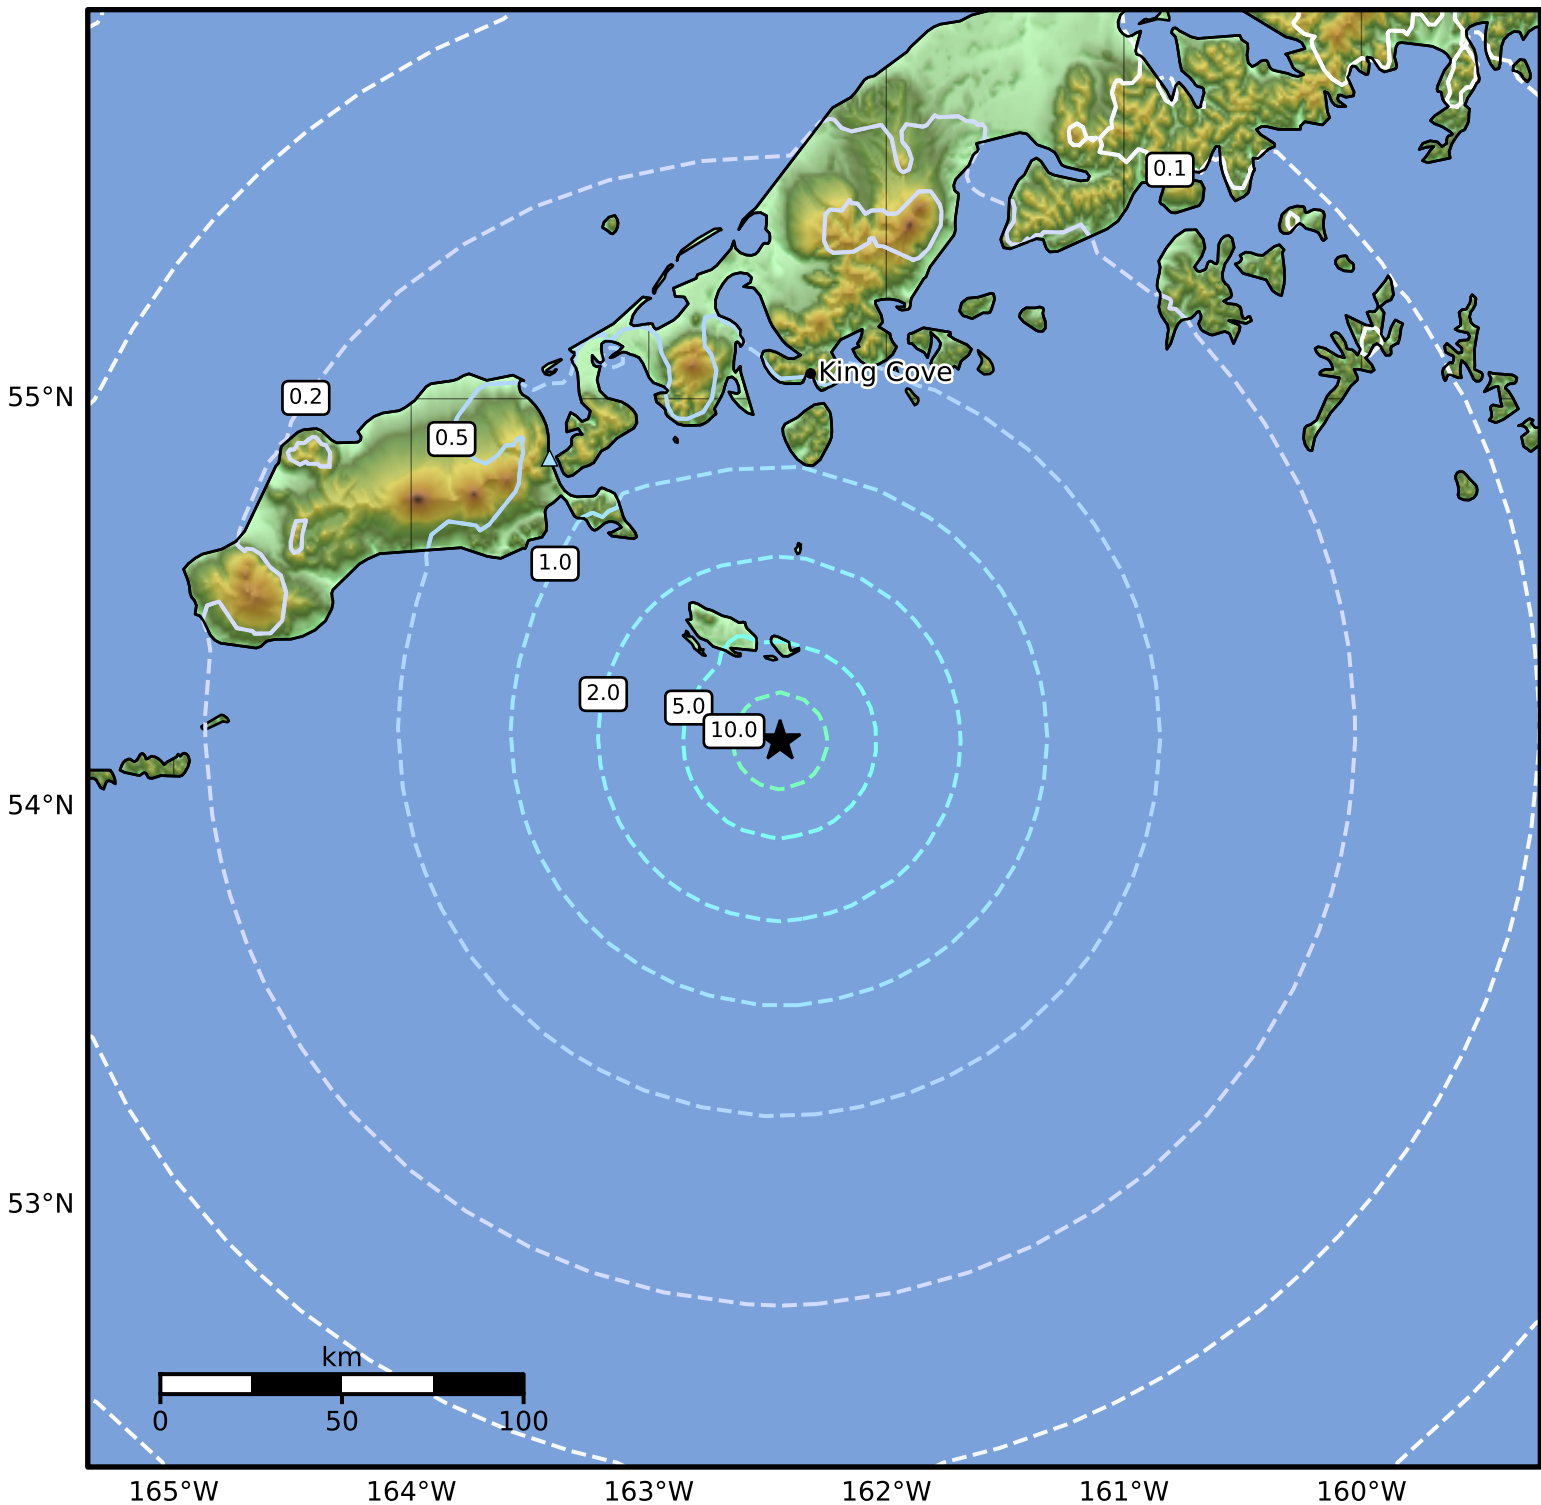

0.3 Second Peak Spectral Acceleration Map Alaska Earthquake Center  
 ShakeMap: 99 km (61 miles) SE of False Pass  
 Dec 09, 2024 17:34:05 UTC M5.0 N54.16 W162.45 Depth: 14.4km ID:ak024ft771ye

SA(0.3) (%g)	0.1	0.2	0.5	1	2	5	10	20	50	100	200
--------------	-----	-----	-----	---	---	---	----	----	----	-----	-----

Scale based on Worden et al. (2012)

Version 5: Processed 2024-12-09T19:09:32Z

△ Seismic Instrument ○ Reported Intensity

★ Epicenter