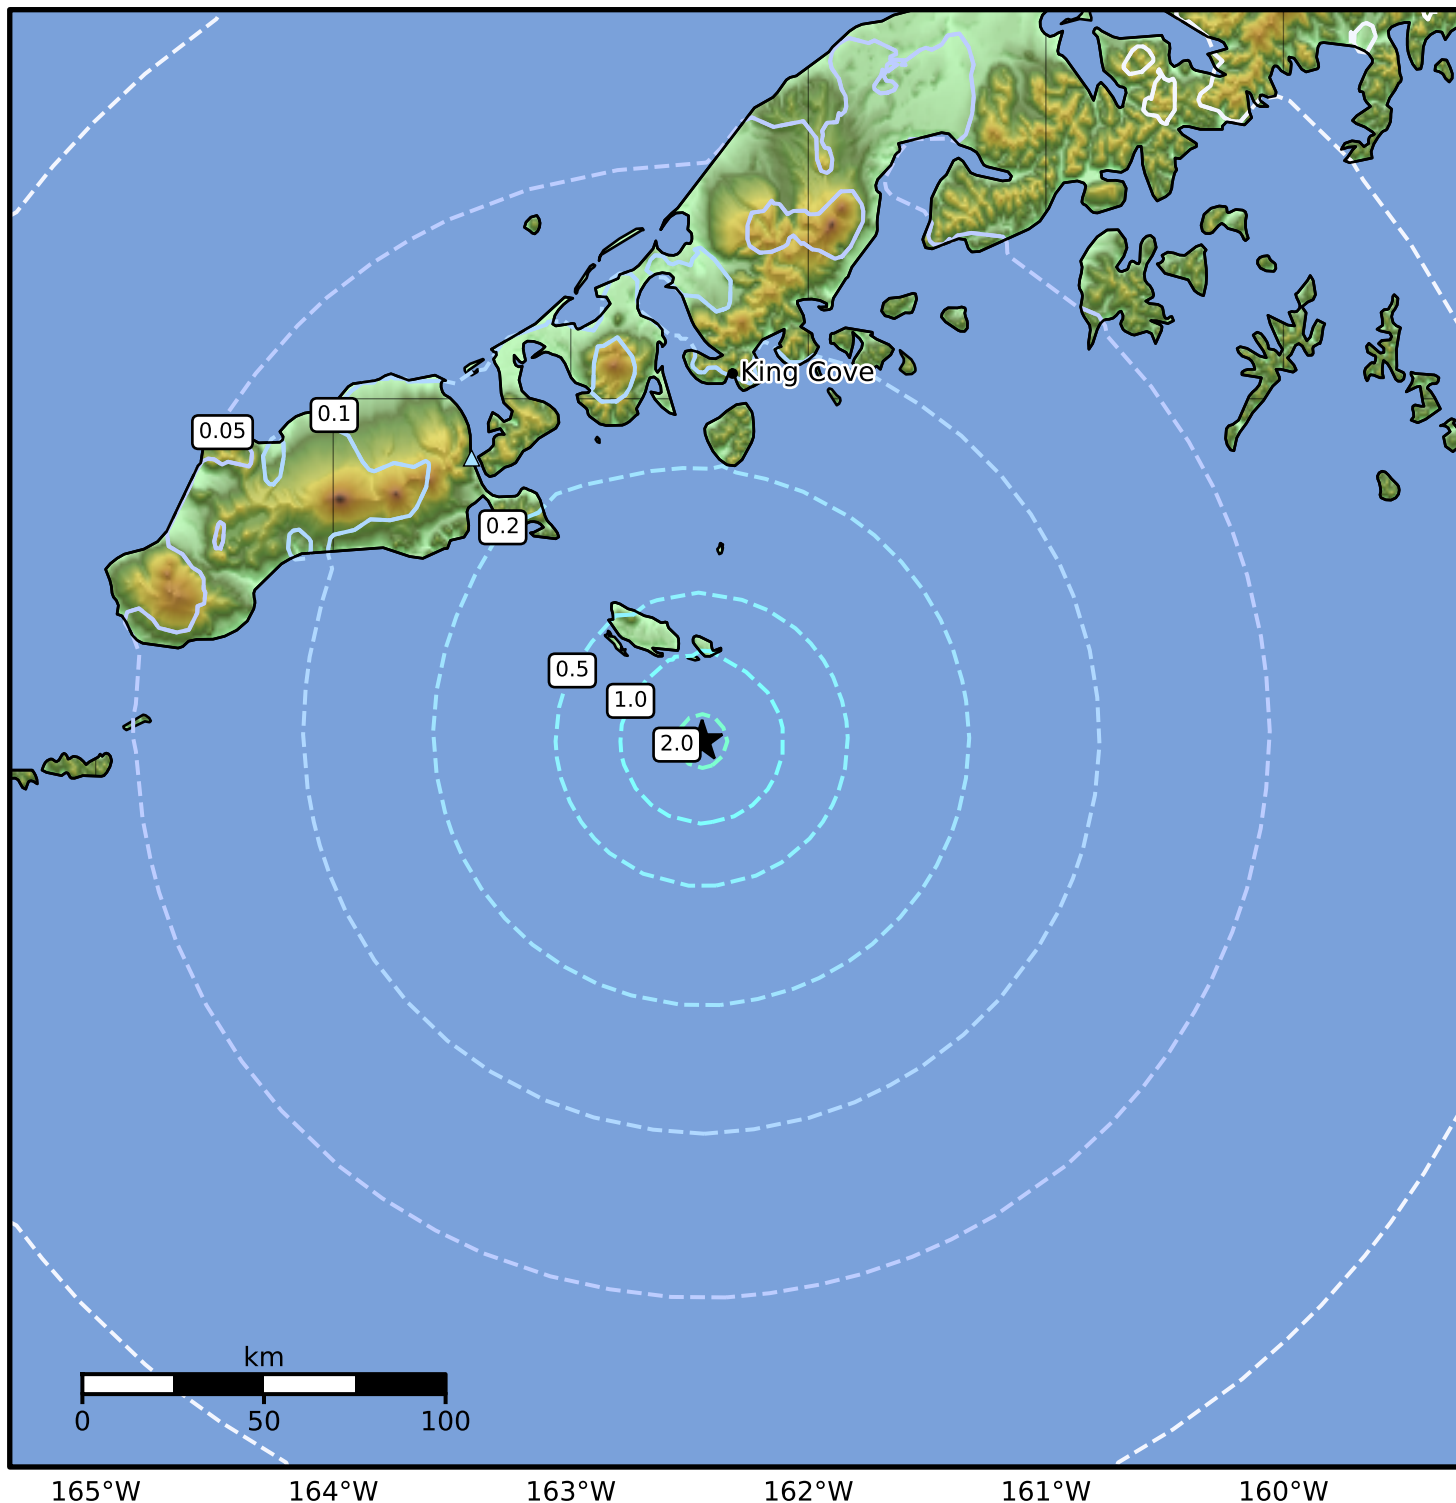

1.0 Second Peak Spectral Acceleration Map Alaska Earthquake Center
 ShakeMap: 99 km (61 miles) SE of False Pass
 Dec 09, 2024 17:34:05 UTC M5.0 N54.16 W162.45 Depth: 14.4km ID:ak024ft771ye

SA(1.0) (%g)	0.1	0.2	0.5	1	2	5	10	20	50	100	200
--------------	-----	-----	-----	---	---	---	----	----	----	-----	-----

Scale based on Worden et al. (2012)

Version 5: Processed 2024-12-09T19:09:32Z

△ Seismic Instrument ○ Reported Intensity

★ Epicenter