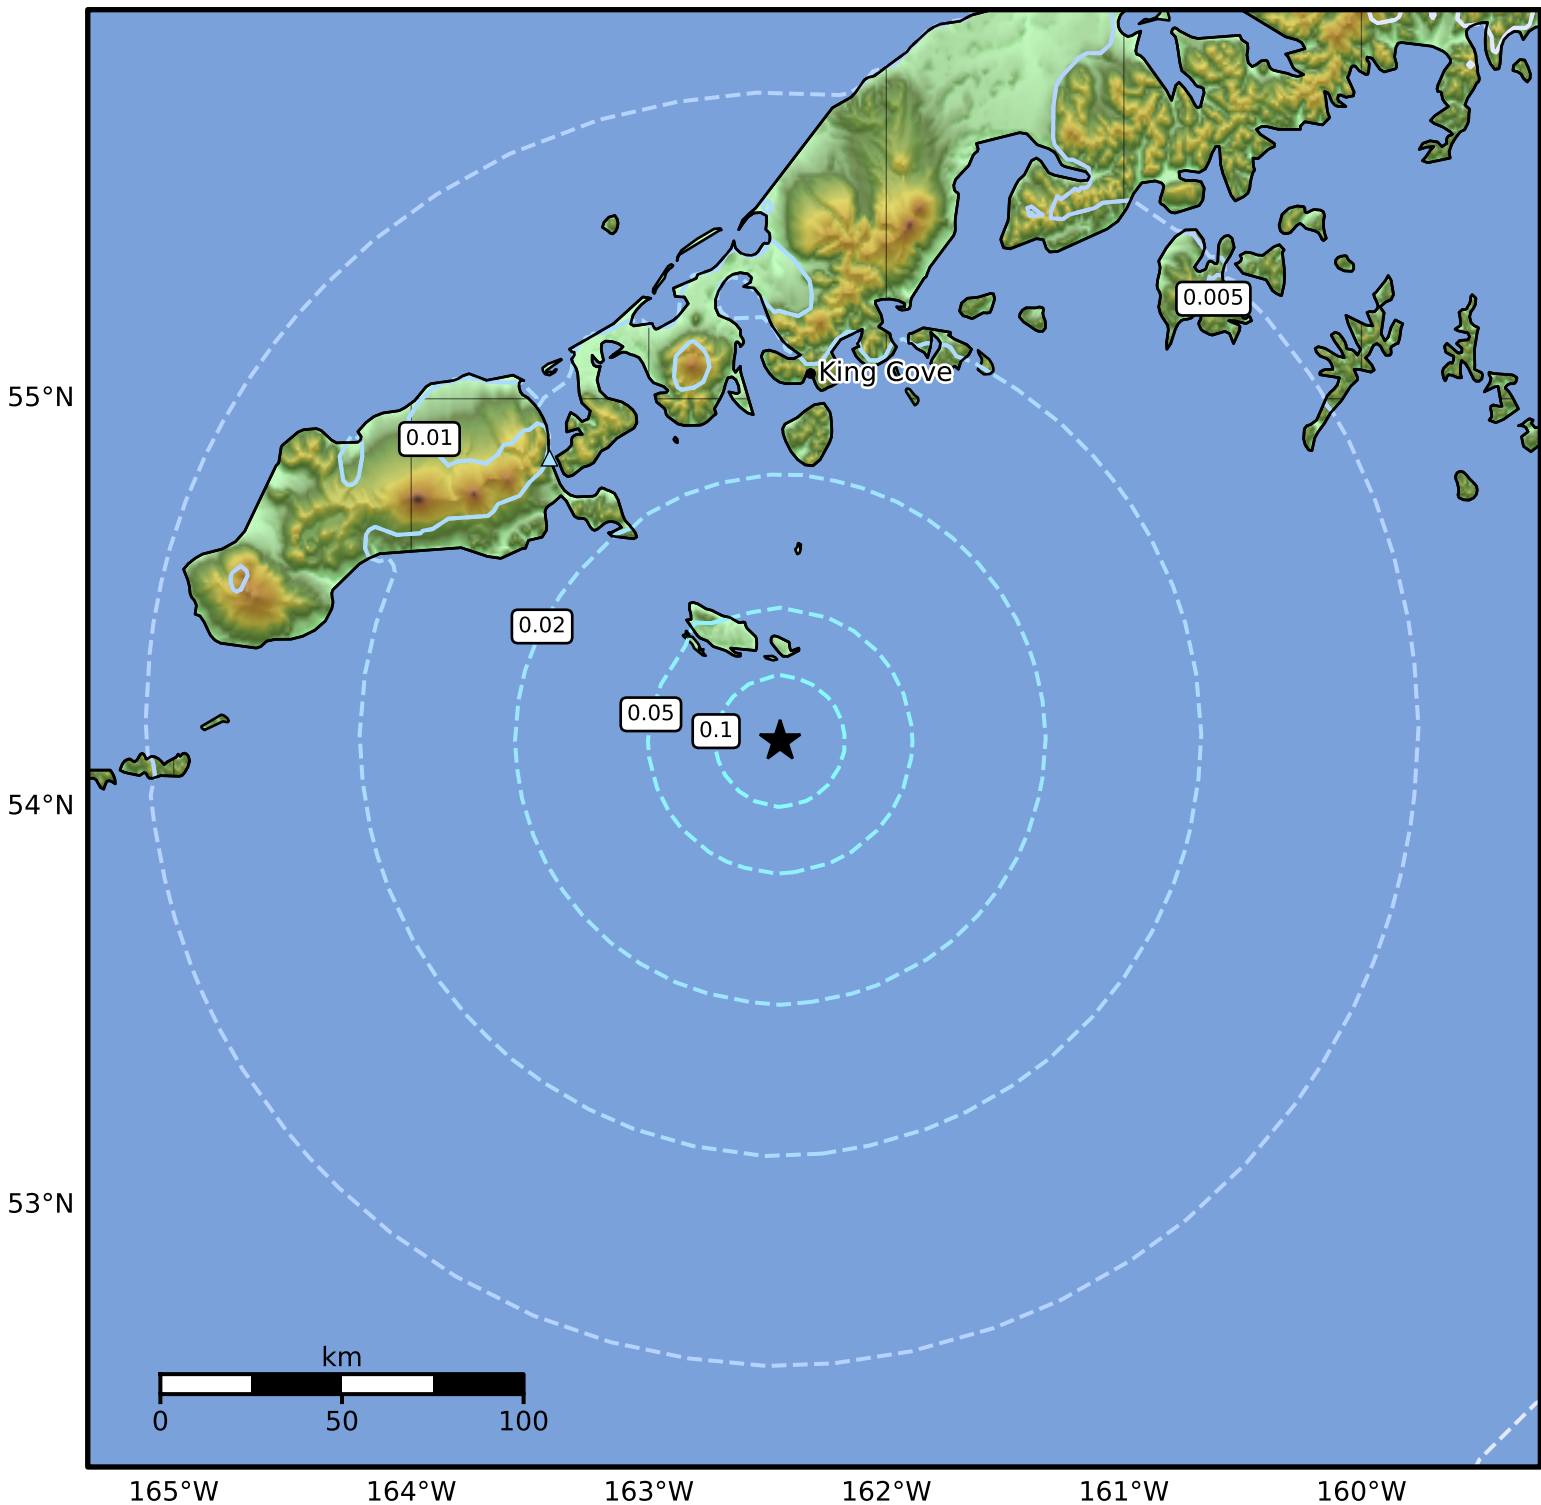

3.0 Second Peak Spectral Acceleration Map Alaska Earthquake Center  
ShakeMap: 99 km (61 miles) SE of False Pass  
Dec 09, 2024 17:34:05 UTC M5.0 N54.16 W162.45 Depth: 14.4km ID:ak024ft771ye

Scale based on Worden et al. (2012)

Version 5: Processed 2024-12-09T19:09:32Z

△ Seismic Instrument ○ Reported Intensity

★ Epicenter