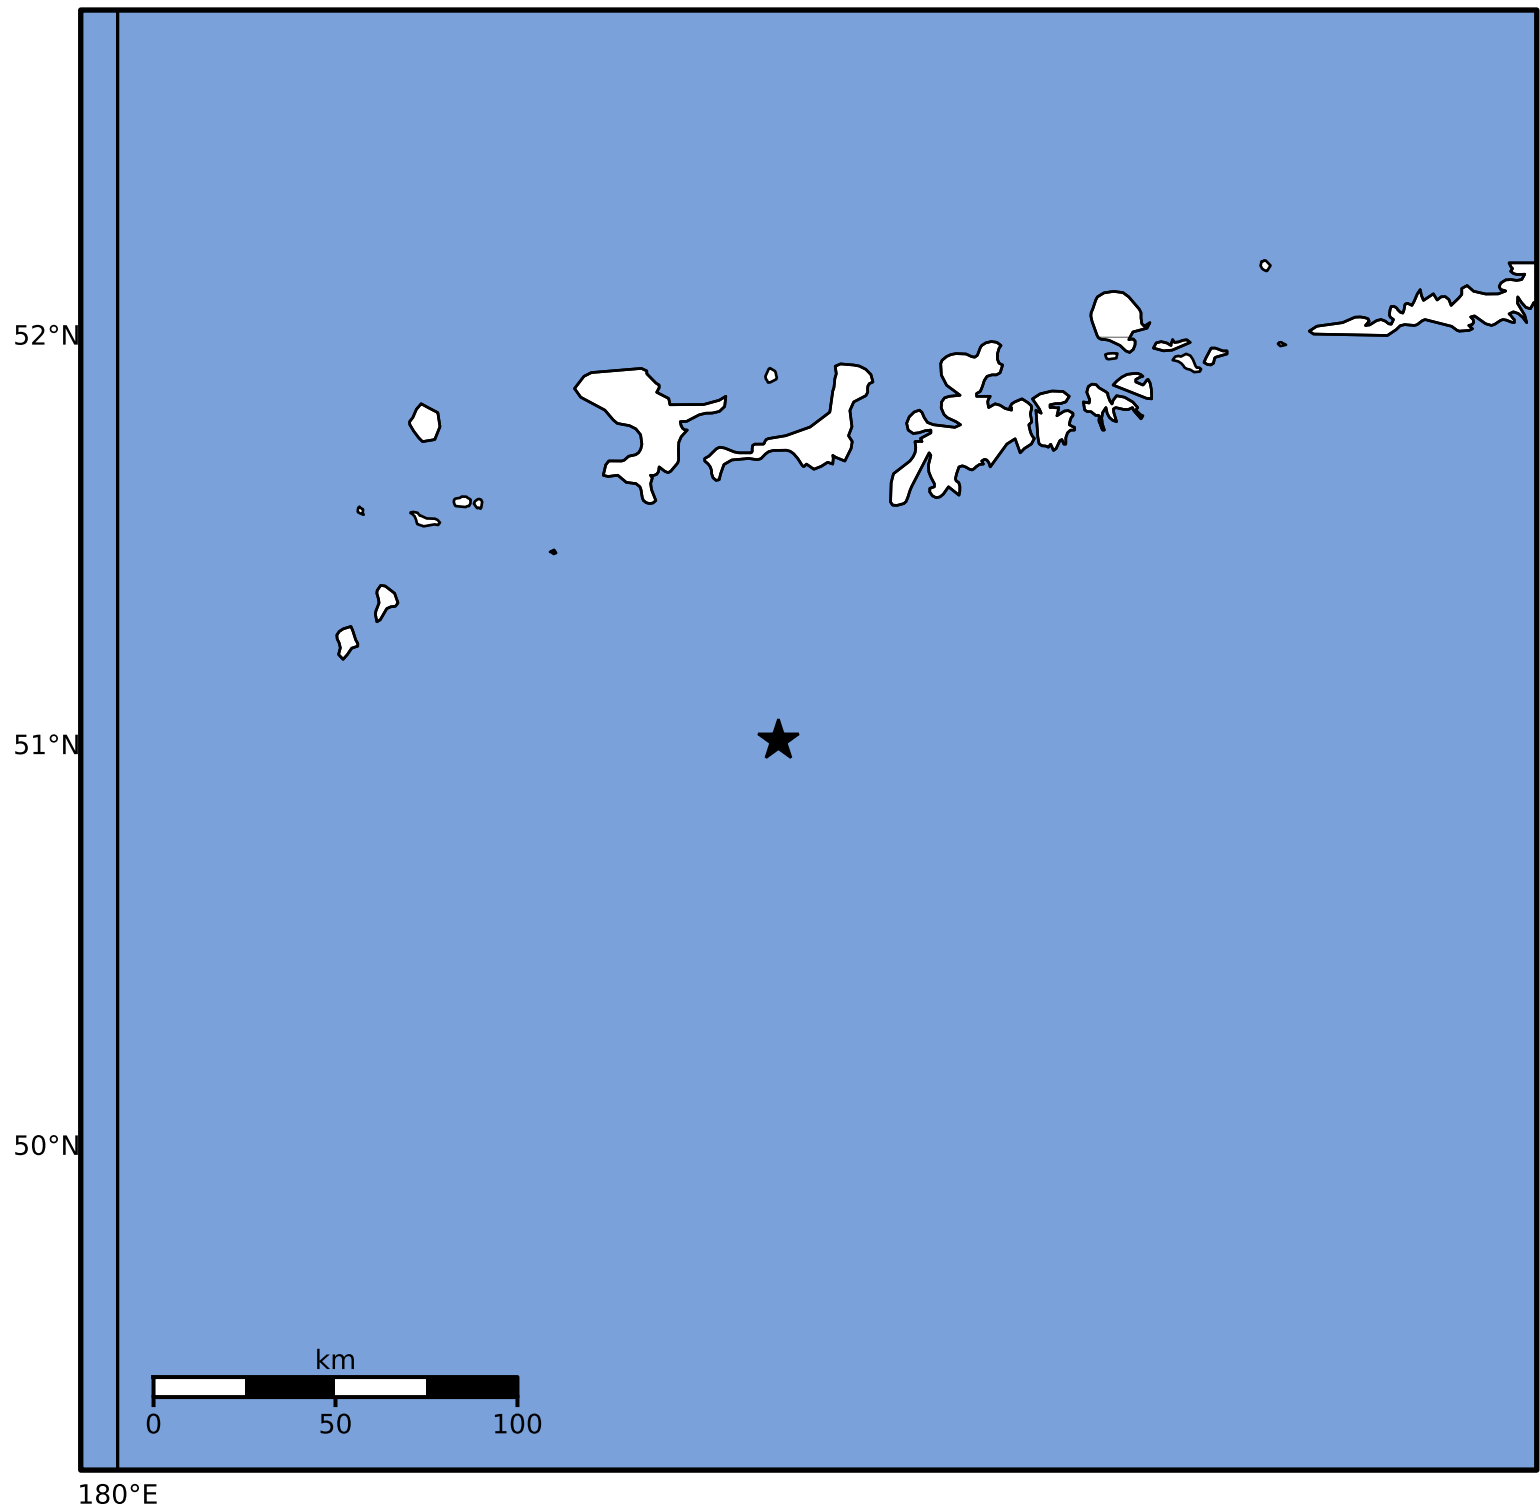

Macroseismic Intensity Map Alaska Earthquake Center
 ShakeMap: 109 km (68 miles) SSW of Adak
 Dec 09, 2024 21:15:28 UTC M3.5 N51.02 W177.42 Depth: 19.7km ID:ak024ft9grm6

SHAKING	Not felt	Weak	Light	Moderate	Strong	Very strong	Severe	Violent	Extreme
DAMAGE	None	None	None	Very light	Light	Moderate	Moderate/heavy	Heavy	Very heavy
PGA(%g)	<0.0464	0.297	2.76	6.2	11.5	21.5	40.1	74.7	>139
PGV(cm/s)	<0.0215	0.135	1.41	4.65	9.64	20	41.4	85.8	>178
INTENSITY	I	II-III	IV	V	VI	VII	VIII	IX	X+

Scale based on Worden et al. (2012)

Version 2: Processed 2024-12-09T23:12:50Z

△ Seismic Instrument ○ Reported Intensity

★ Epicenter