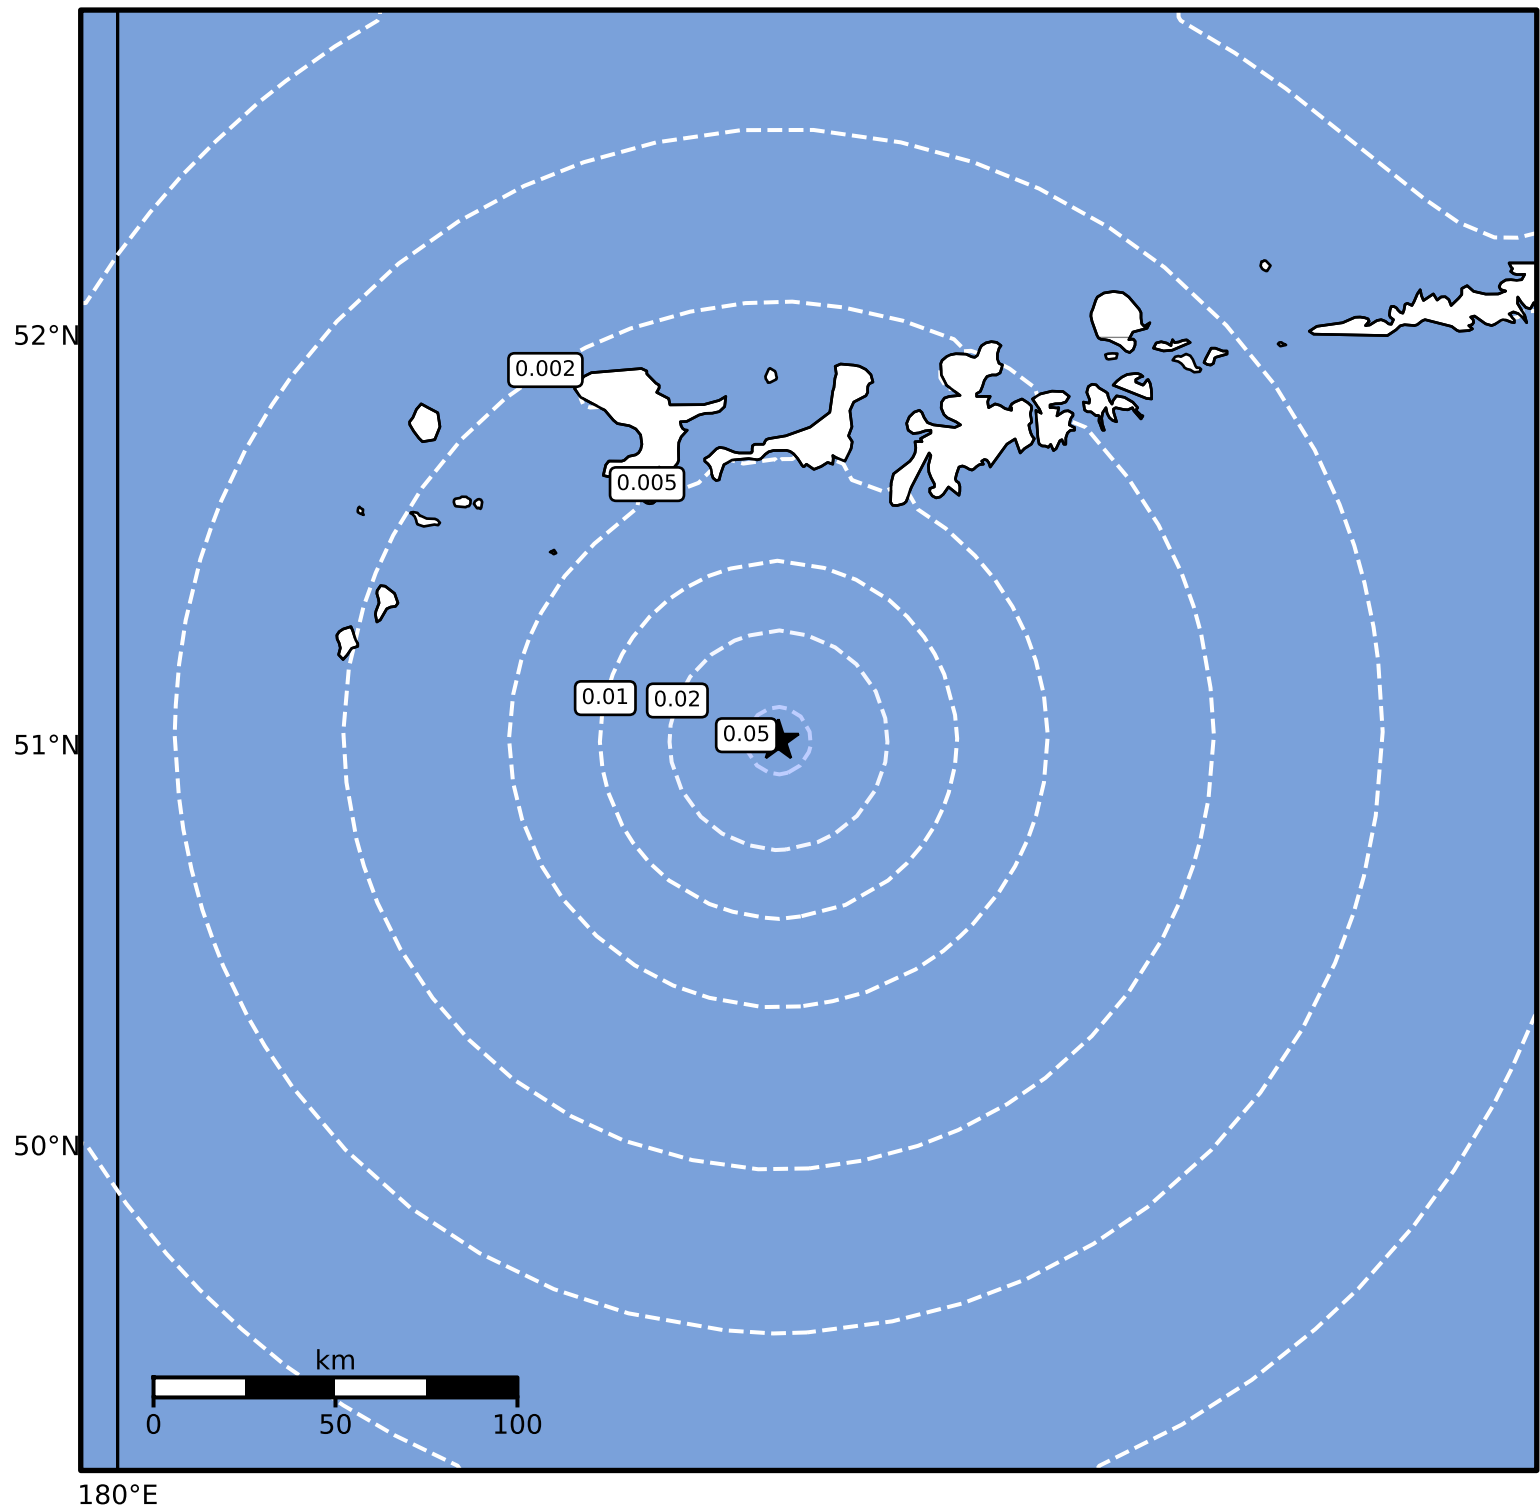

1.0 Second Peak Spectral Acceleration Map Alaska Earthquake Center
 ShakeMap: 109 km (68 miles) SSW of Adak
 Dec 09, 2024 21:15:28 UTC M3.5 N51.02 W177.42 Depth: 19.7km ID:ak024ft9grm6

SA(1.0) (%g)	0.1	0.2	0.5	1	2	5	10	20	50	100	200
---------------------	------------	------------	------------	----------	----------	----------	-----------	-----------	-----------	------------	------------

Scale based on Worden et al. (2012)

Version 2: Processed 2024-12-09T23:12:50Z

△ Seismic Instrument ○ Reported Intensity

★ Epicenter