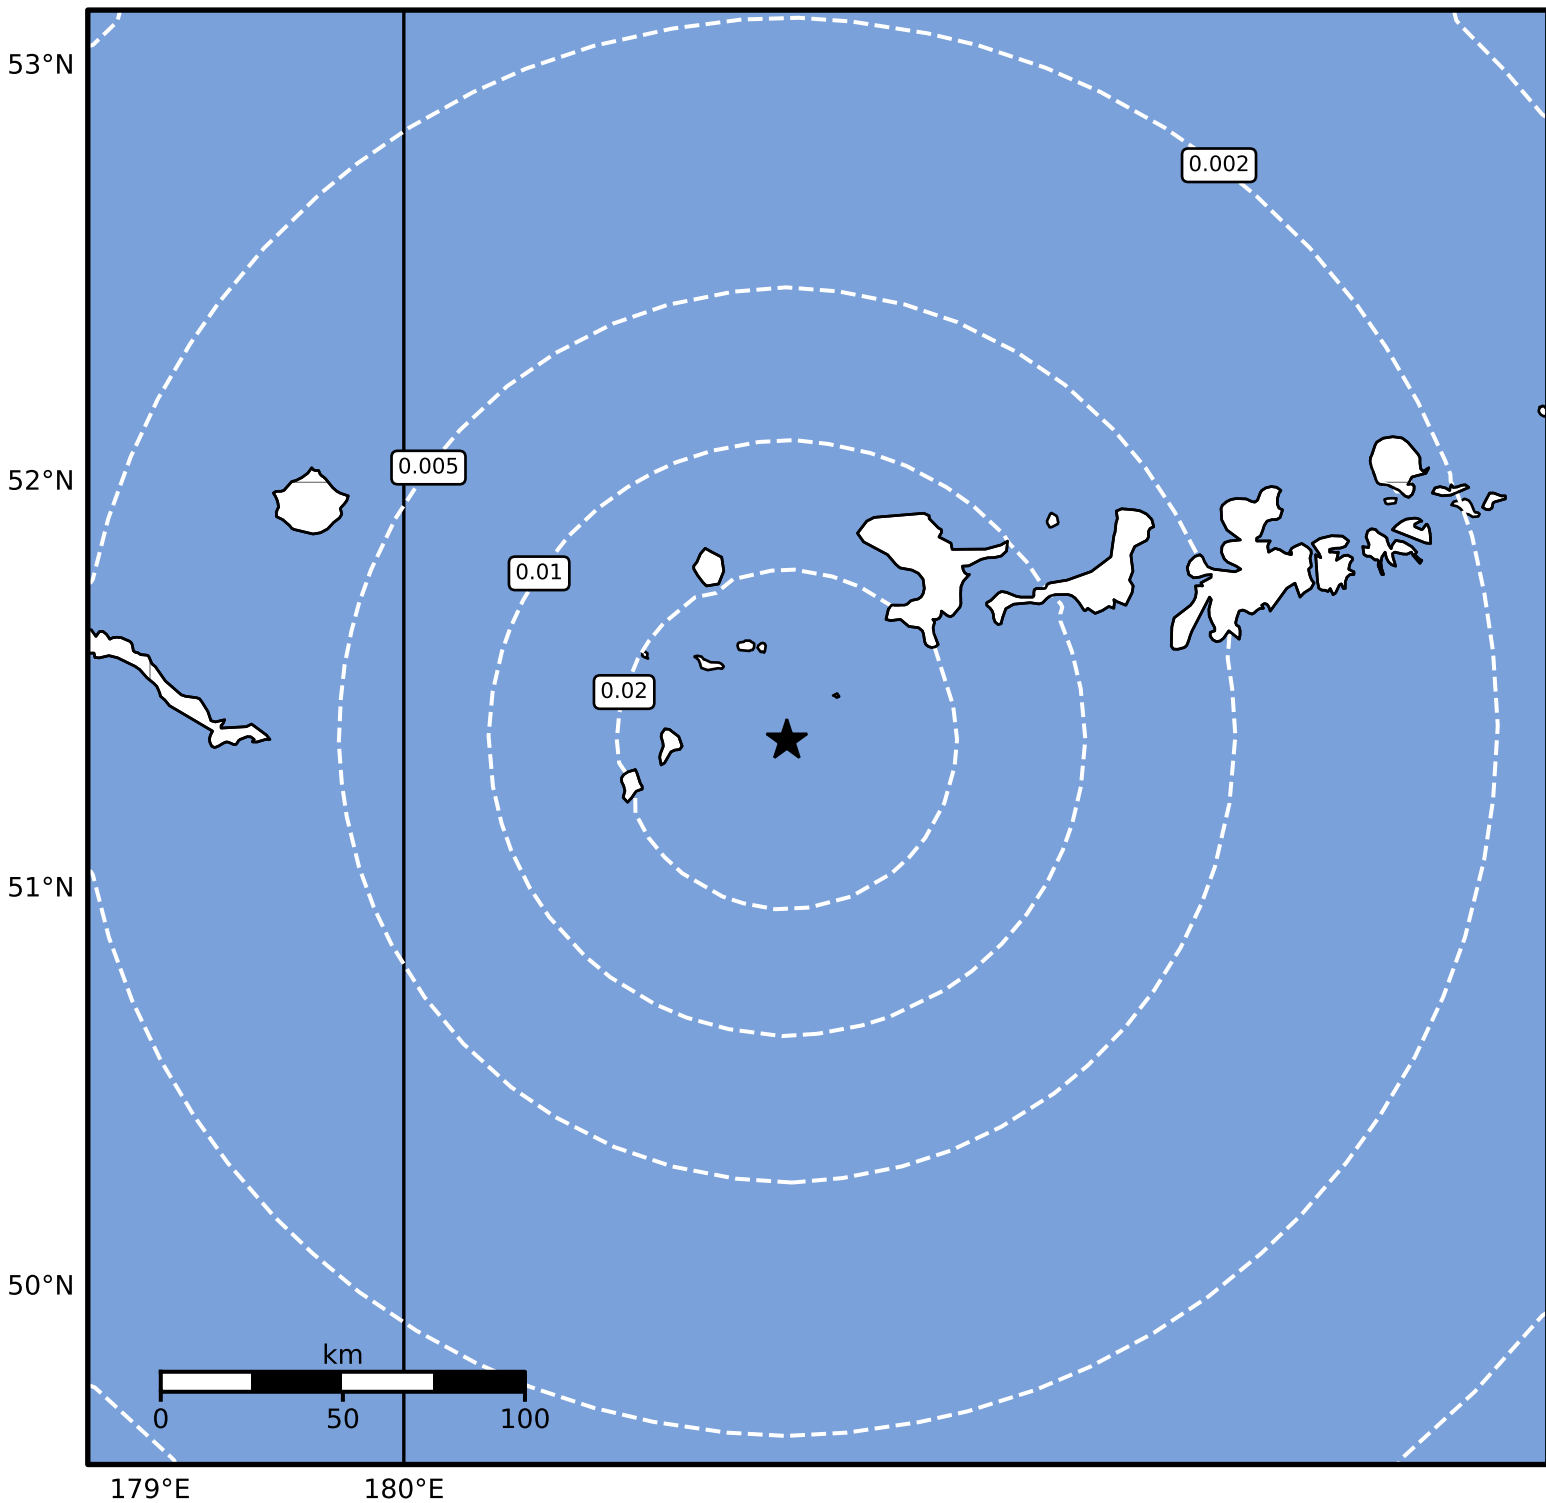

Peak Ground Velocity Map Alaska Earthquake Center
ShakeMap: 139 km (86 miles) WSW of Adak
Dec 10, 2024 02:08:48 UTC M3.5 N51.37 W178.49 Depth: 49.2km ID:ak024fulnf34

Scale based on Worden et al. (2012)

Version 2: Processed 2024-12-10T04:16:56Z

△ Seismic Instrument ○ Reported Intensity

★ Epicenter