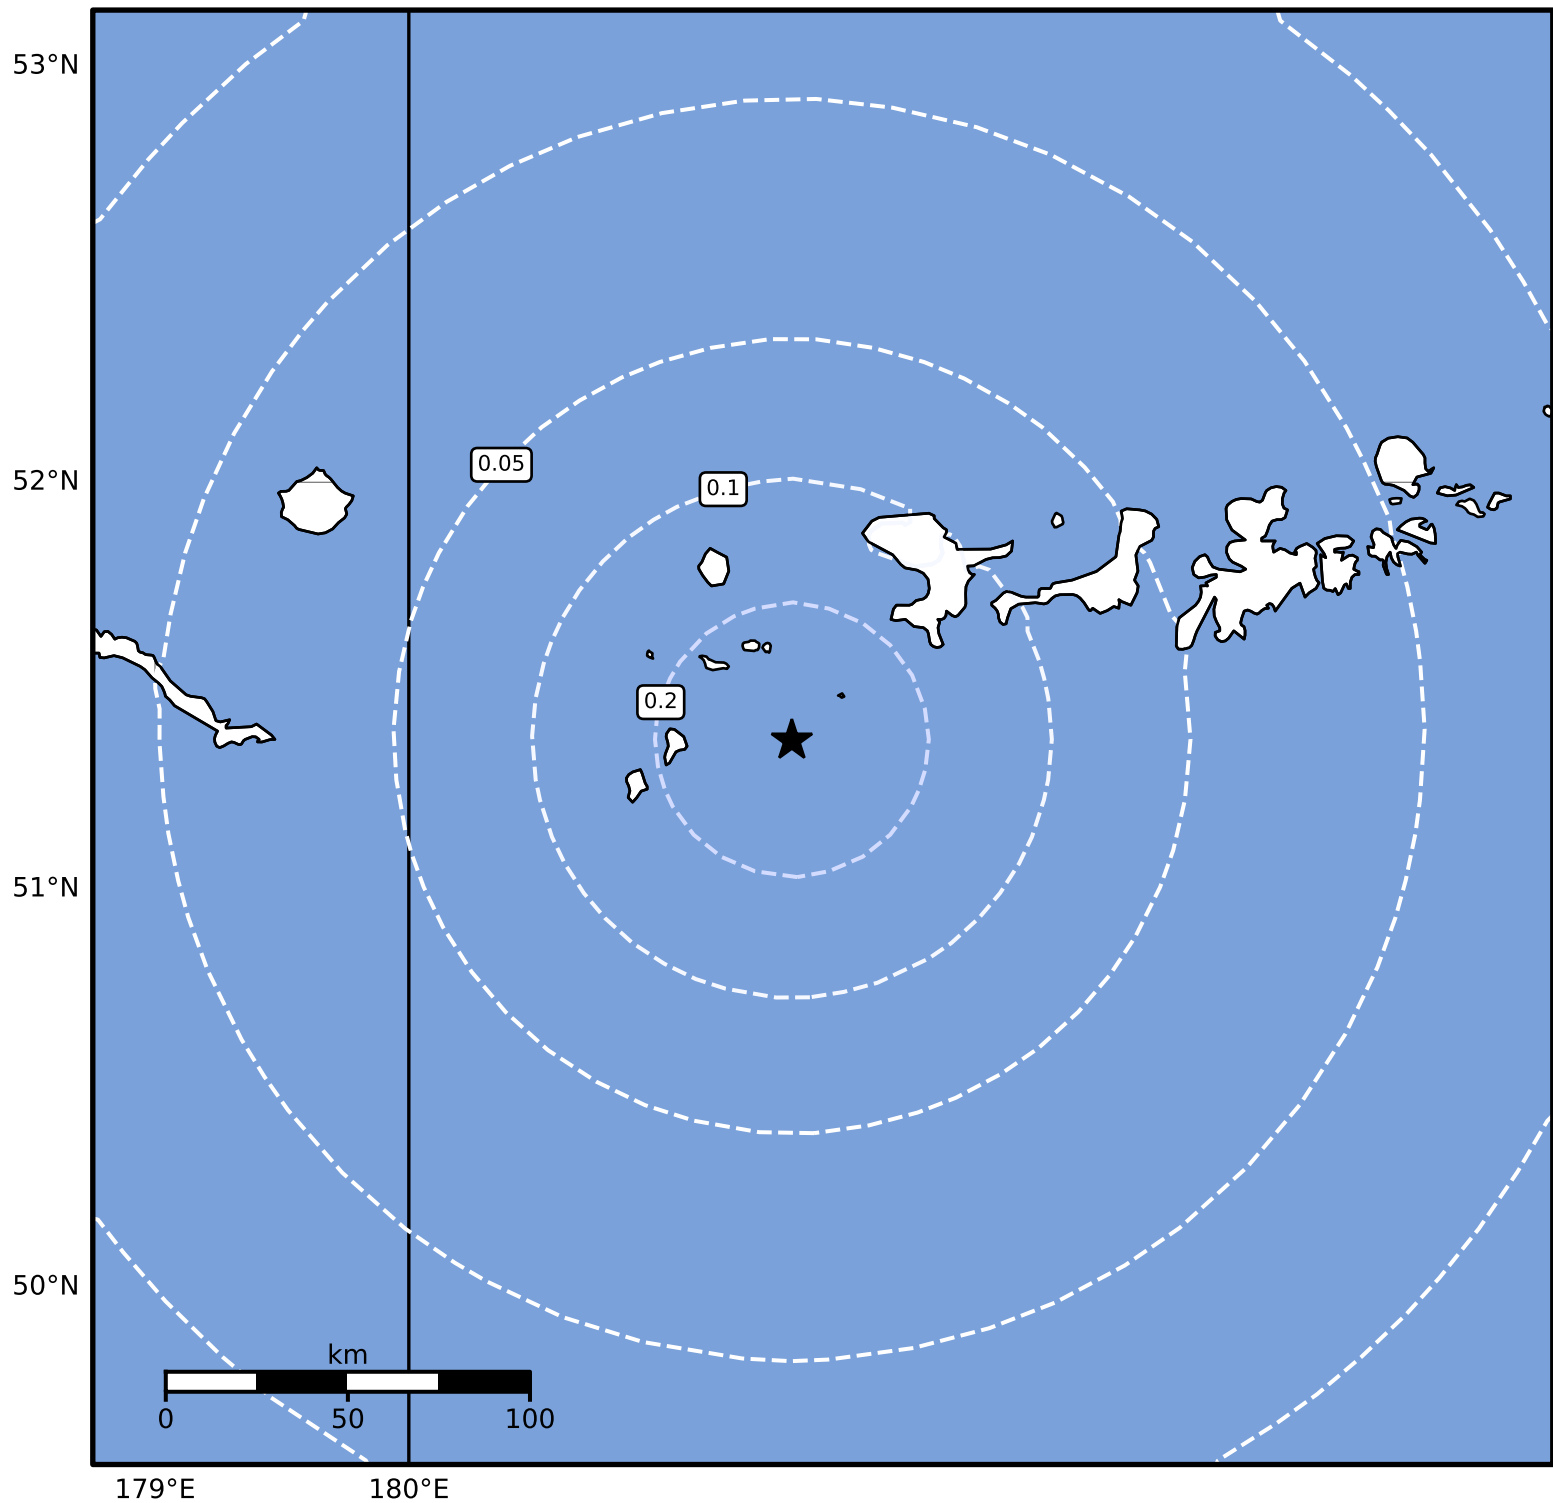

0.3 Second Peak Spectral Acceleration Map Alaska Earthquake Center
 ShakeMap: 139 km (86 miles) WSW of Adak
 Dec 10, 2024 02:08:48 UTC M3.5 N51.37 W178.49 Depth: 49.2km ID:ak024fulnf34

SA(0.3) (%g)	0.1	0.2	0.5	1	2	5	10	20	50	100	200
--------------	-----	-----	-----	---	---	---	----	----	----	-----	-----

Scale based on Worden et al. (2012)

Version 2: Processed 2024-12-10T04:16:56Z

△ Seismic Instrument ○ Reported Intensity

★ Epicenter