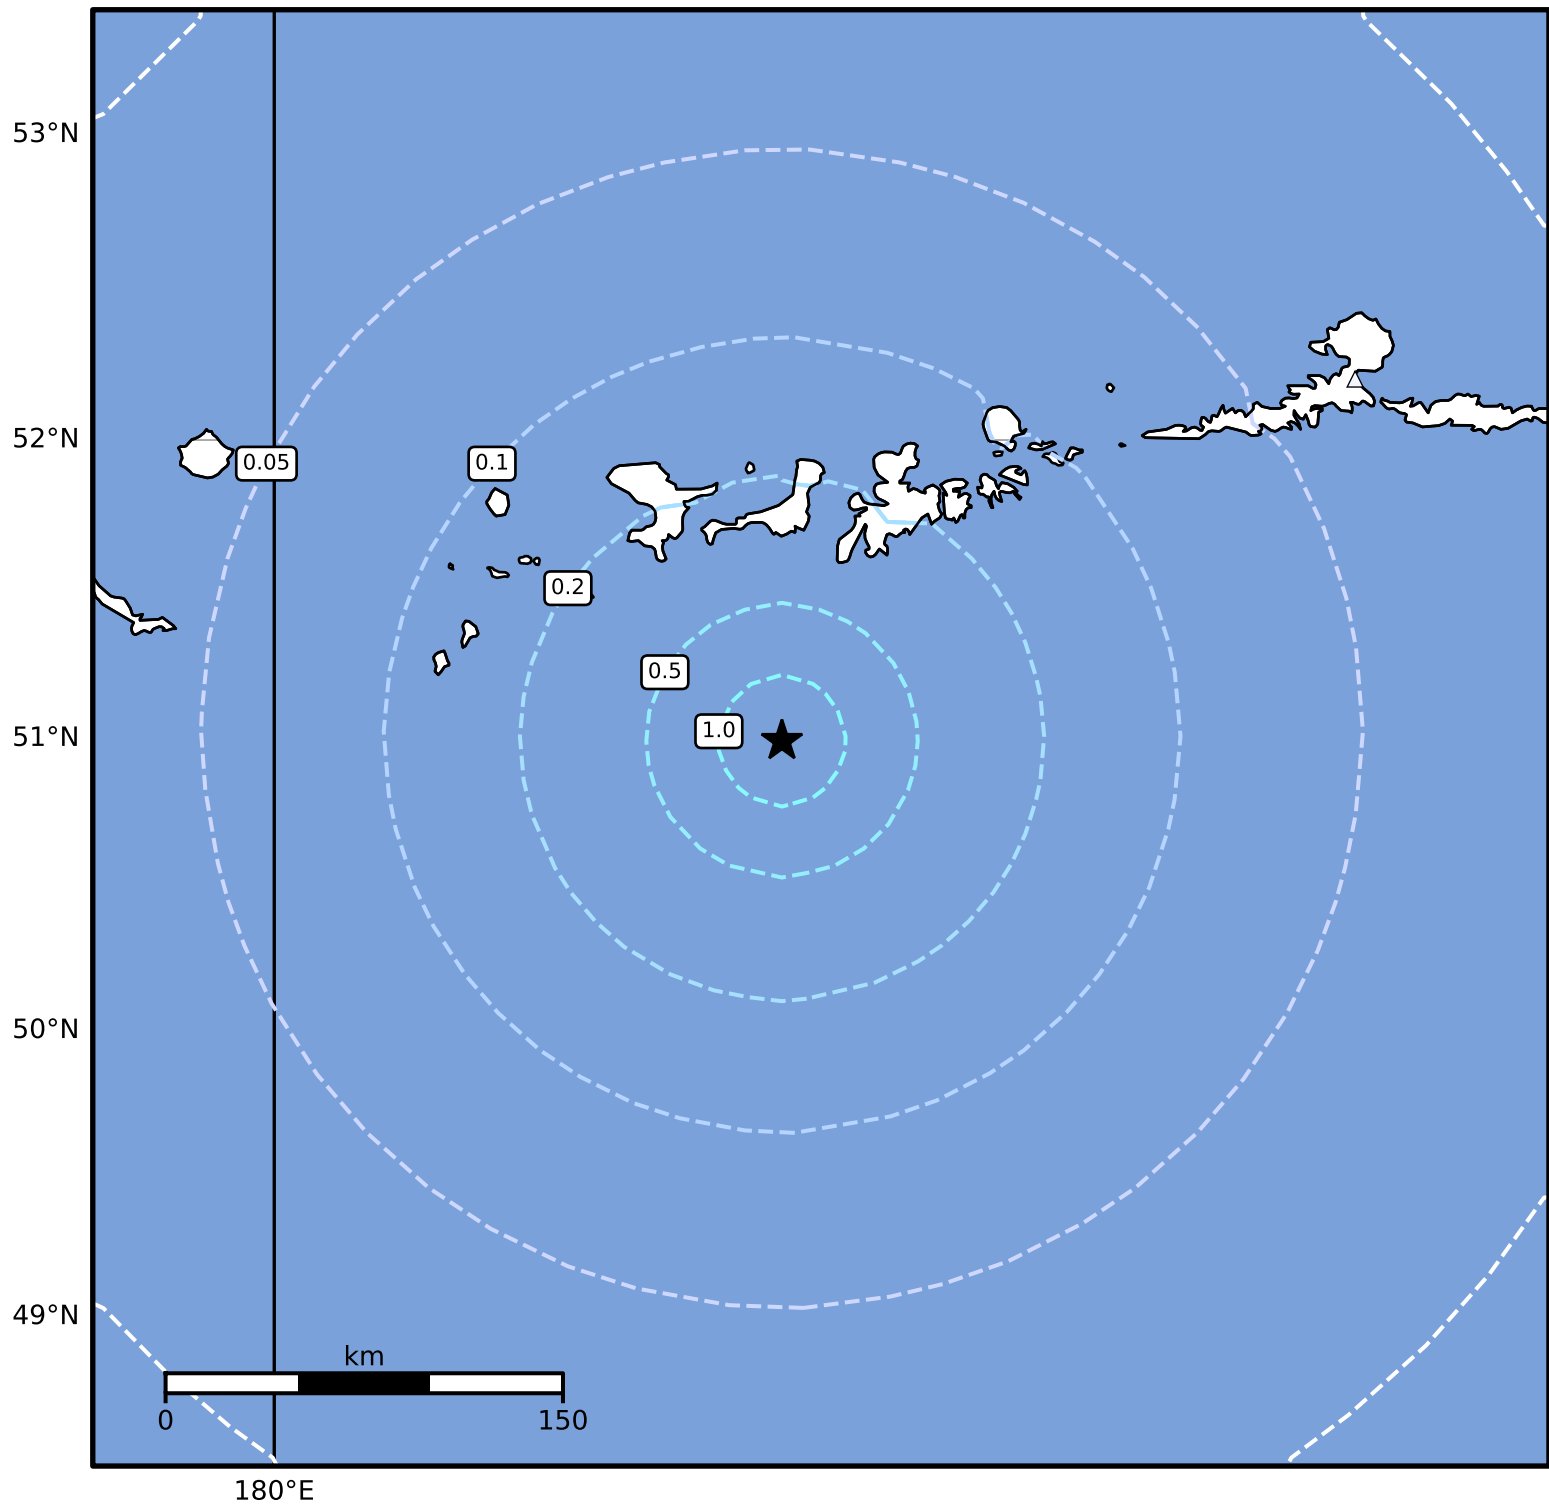

Peak Ground Velocity Map Alaska Earthquake Center
ShakeMap: 107 km (66 miles) SSW of Adak
Dec 10, 2024 03:44:17 UTC M5.1 N50.99 W177.27 Depth: 29.8km ID:ak024fumgi25

PGV (cm/s)	0.1	0.2	0.5	1	2	5	10	20	50	100	200
------------	-----	-----	-----	---	---	---	----	----	----	-----	-----

Scale based on Worden et al. (2012)

Version 5: Processed 2024-12-10T04:12:01Z

△ Seismic Instrument ○ Reported Intensity

★ Epicenter