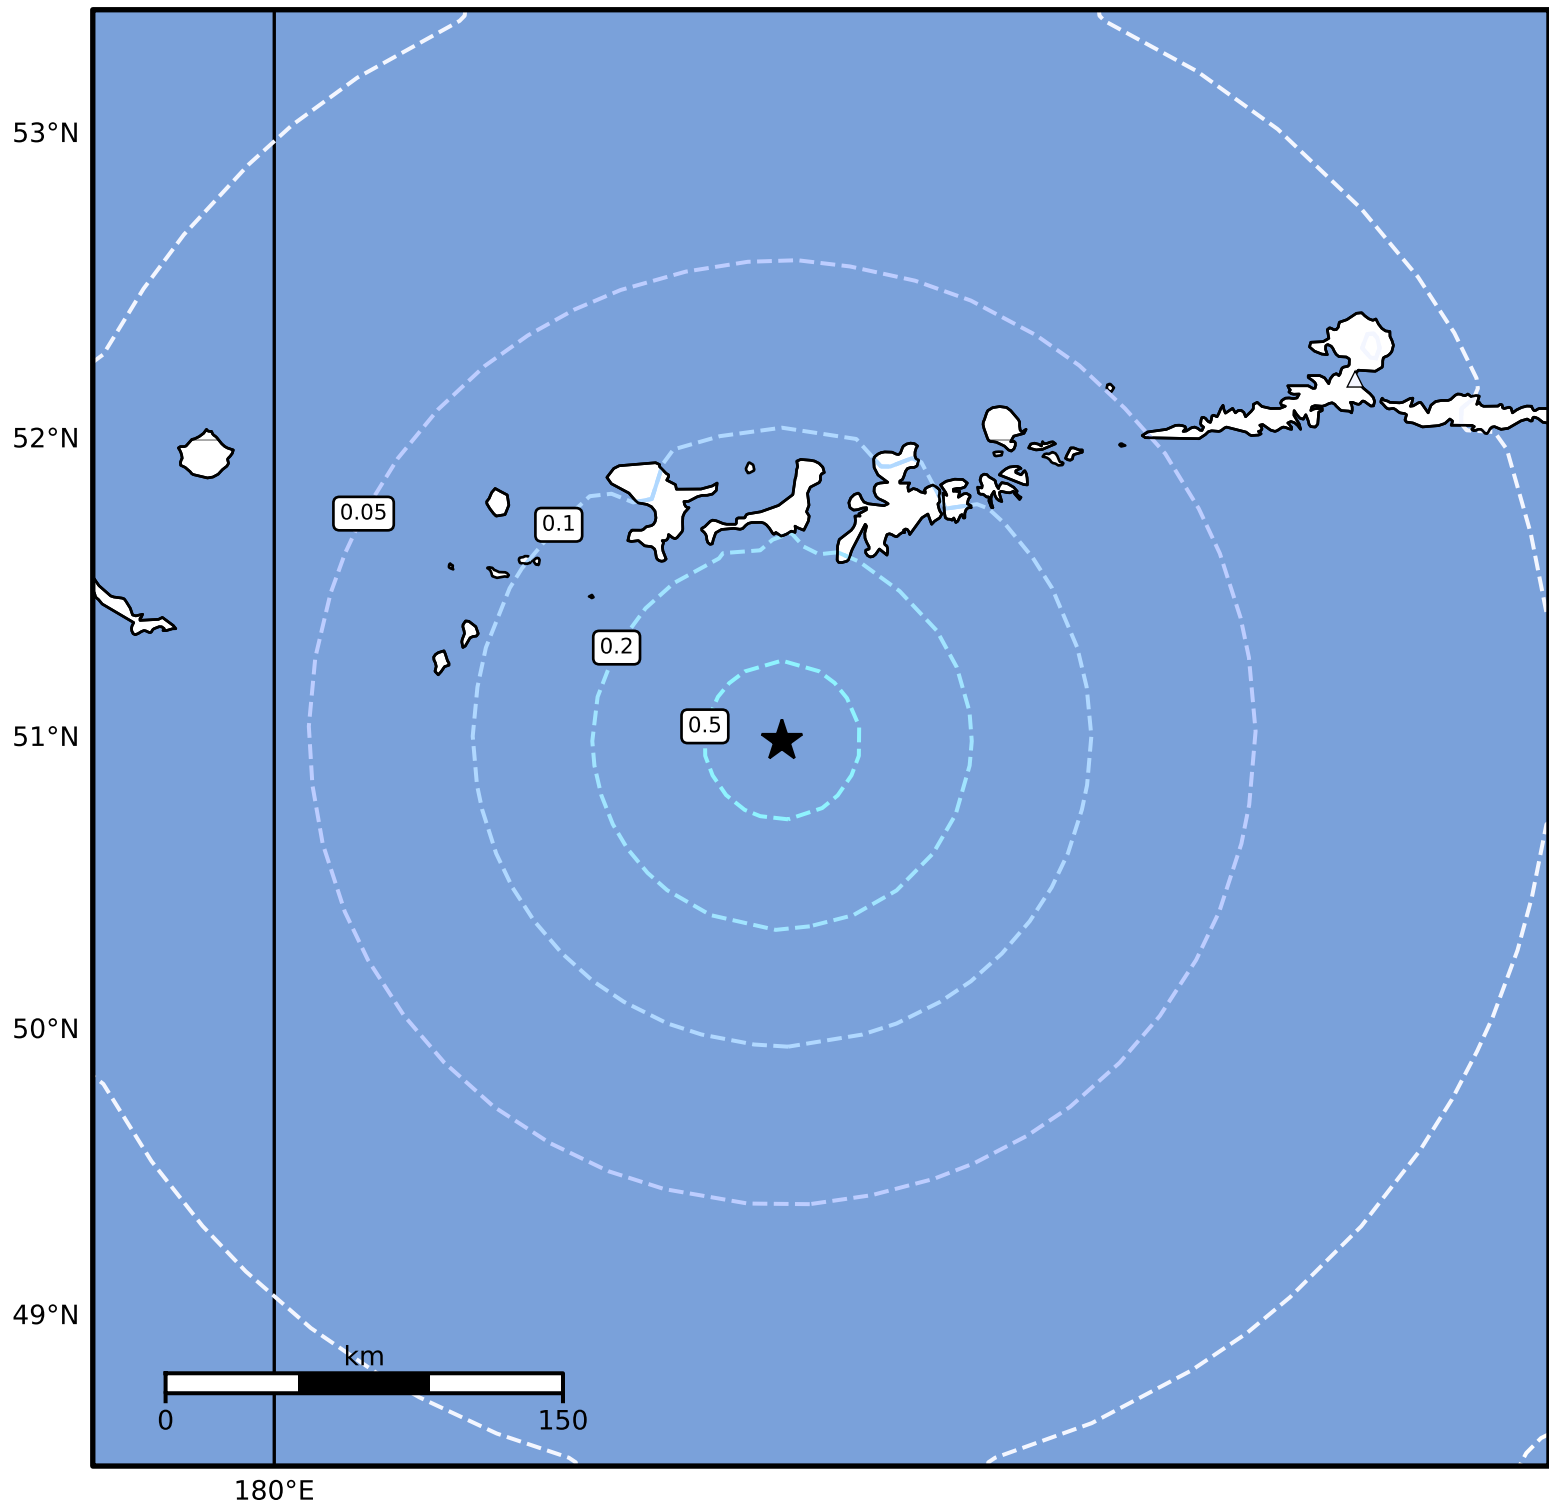

1.0 Second Peak Spectral Acceleration Map Alaska Earthquake Center
ShakeMap: 107 km (66 miles) SSW of Adak
Dec 10, 2024 03:44:17 UTC M5.1 N50.99 W177.27 Depth: 29.8km ID:ak024fumgi25

SA(1.0) (%g)	0.1	0.2	0.5	1	2	5	10	20	50	100	200
--------------	-----	-----	-----	---	---	---	----	----	----	-----	-----

Scale based on Worden et al. (2012)

Version 5: Processed 2024-12-10T04:12:01Z

△ Seismic Instrument ○ Reported Intensity

★ Epicenter