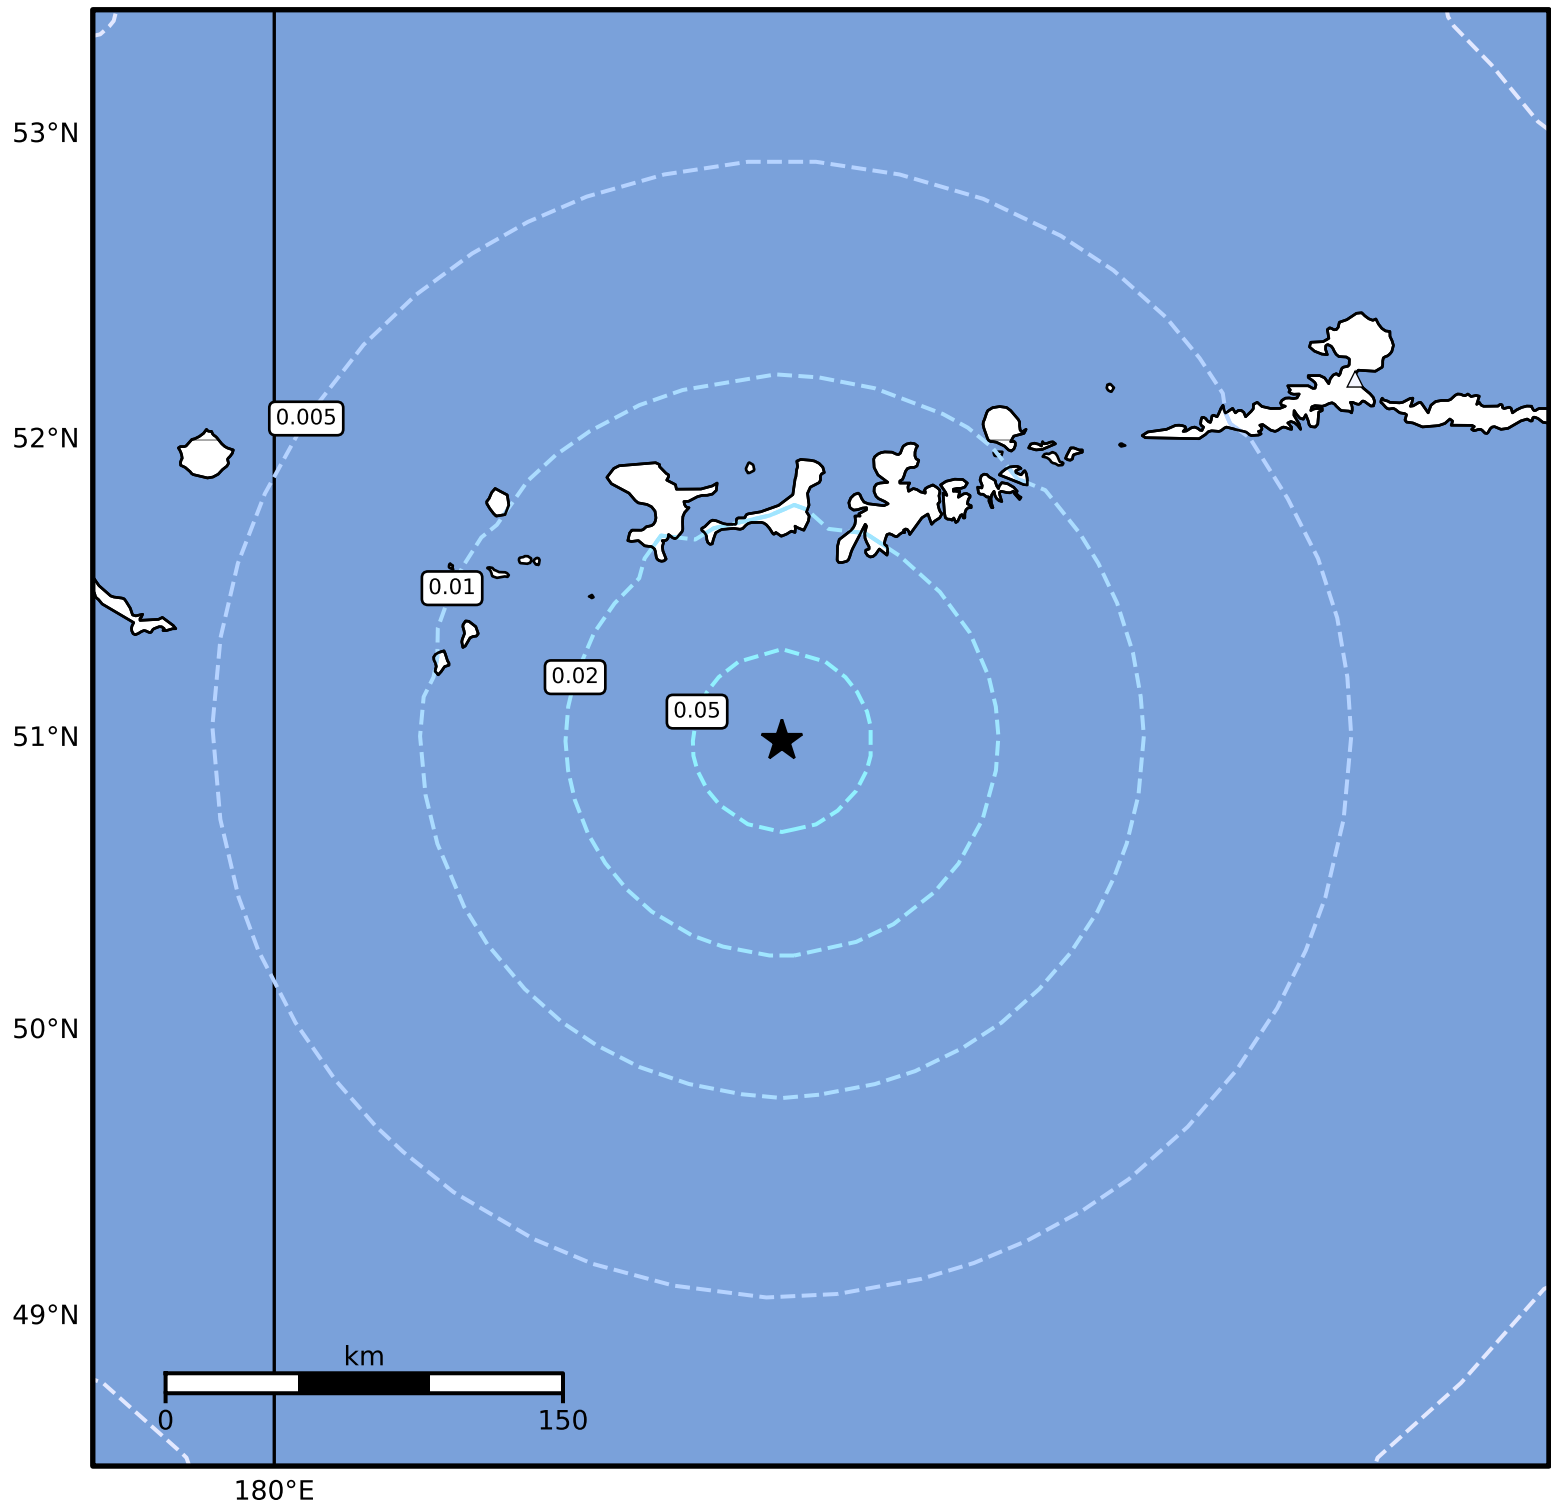

3.0 Second Peak Spectral Acceleration Map Alaska Earthquake Center  
ShakeMap: 107 km (66 miles) SSW of Adak  
Dec 10, 2024 03:44:17 UTC M5.1 N50.99 W177.27 Depth: 29.8km ID:ak024fumgi25

SA(3.0) (%g)	0.1	0.2	0.5	1	2	5	10	20	50
--------------	-----	-----	-----	---	---	---	----	----	----

Scale based on Worden et al. (2012)

Version 5: Processed 2024-12-10T04:12:01Z

△ Seismic Instrument ○ Reported Intensity

★ Epicenter