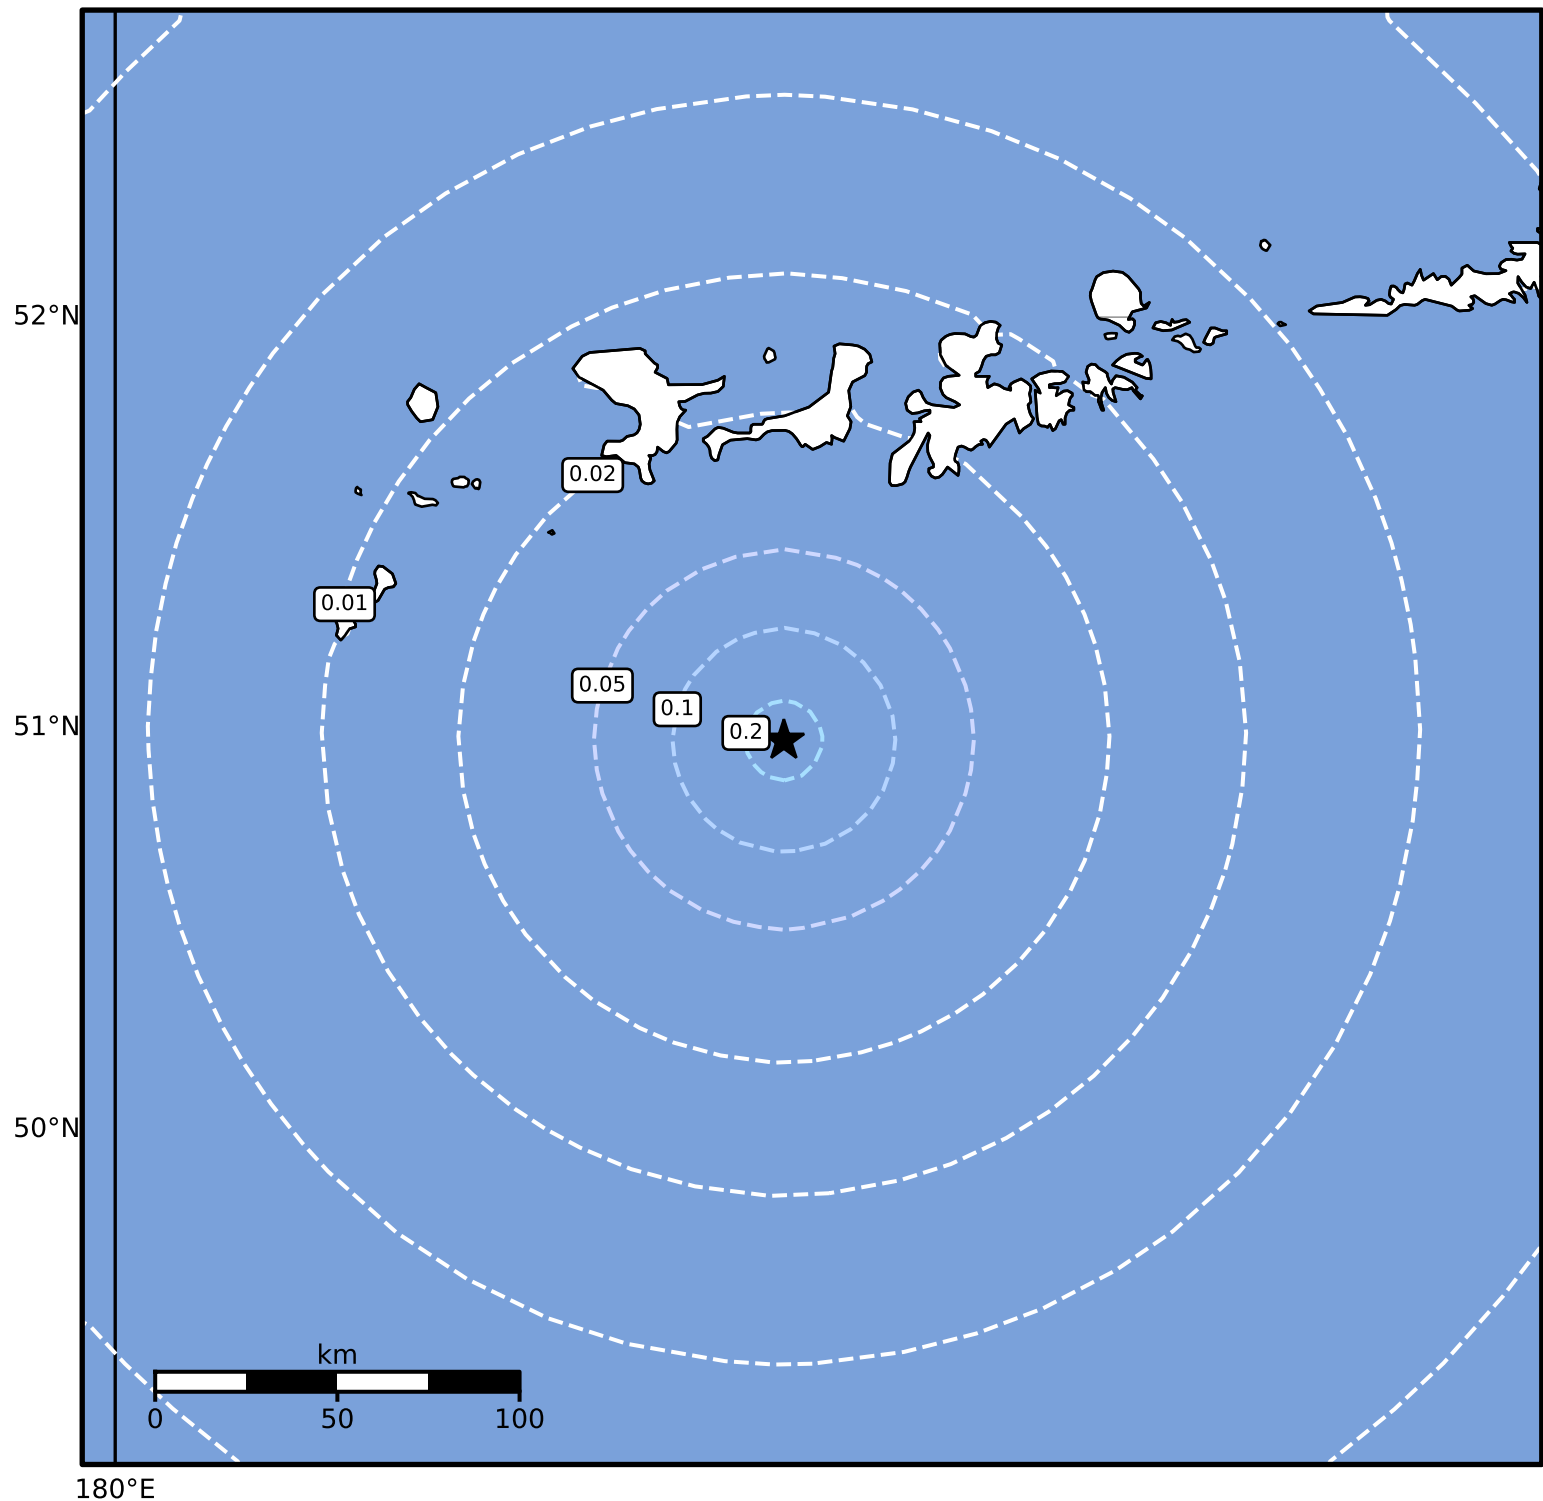

Peak Ground Velocity Map Alaska Earthquake Center  
ShakeMap: 113 km (70 miles) SSW of Adak  
Dec 10, 2024 06:28:14 UTC M4.0 N50.97 W177.39 Depth: 25.9km ID:ak024fuo5daz

Scale based on Worden et al. (2012)

Version 2: Processed 2024-12-10T08:22:05Z

△ Seismic Instrument ○ Reported Intensity

★ Epicenter