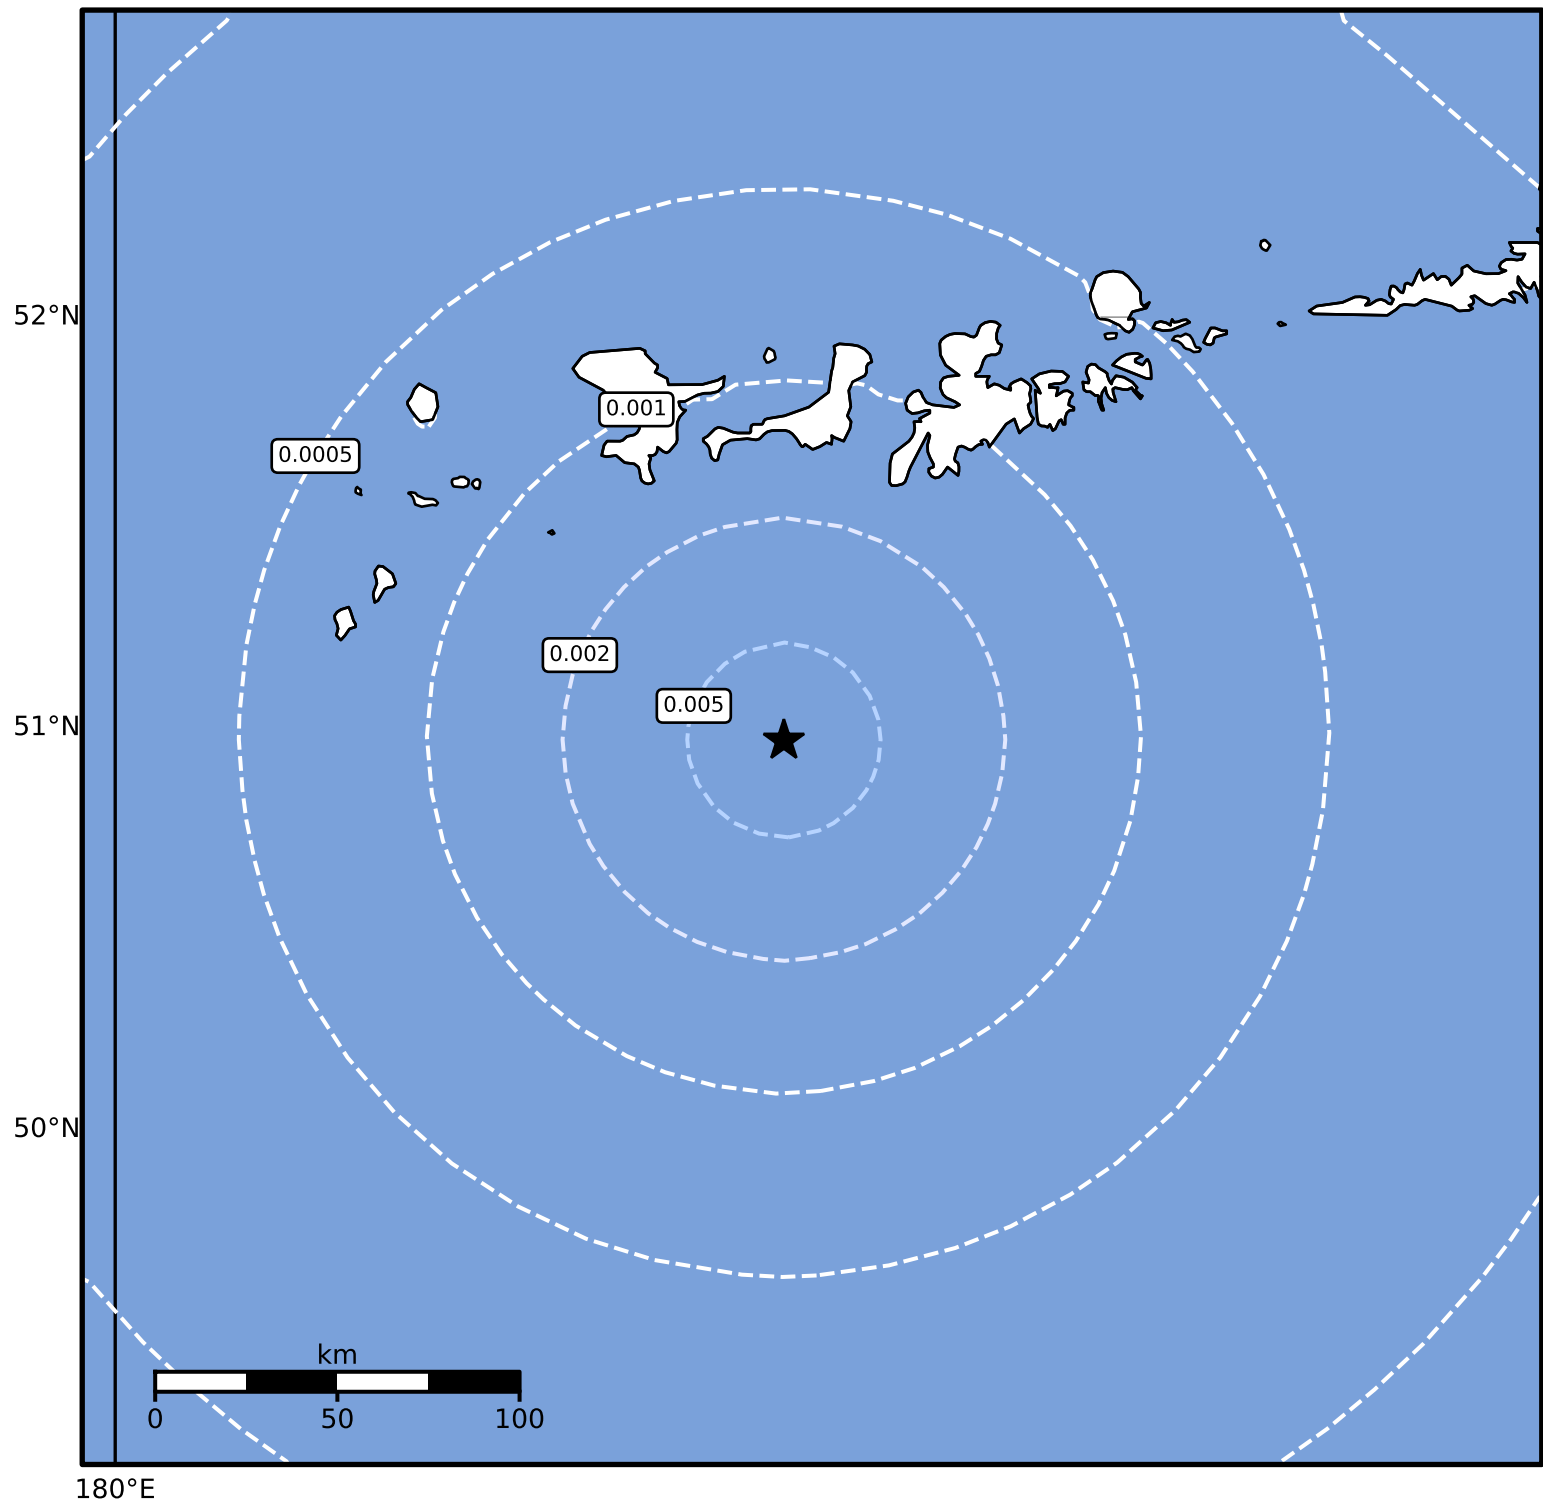

3.0 Second Peak Spectral Acceleration Map Alaska Earthquake Center
ShakeMap: 113 km (70 miles) SSW of Adak
Dec 10, 2024 06:28:14 UTC M4.0 N50.97 W177.39 Depth: 25.9km ID:ak024fuo5daz

Scale based on Worden et al. (2012)

Version 2: Processed 2024-12-10T08:22:05Z

△ Seismic Instrument ○ Reported Intensity

★ Epicenter