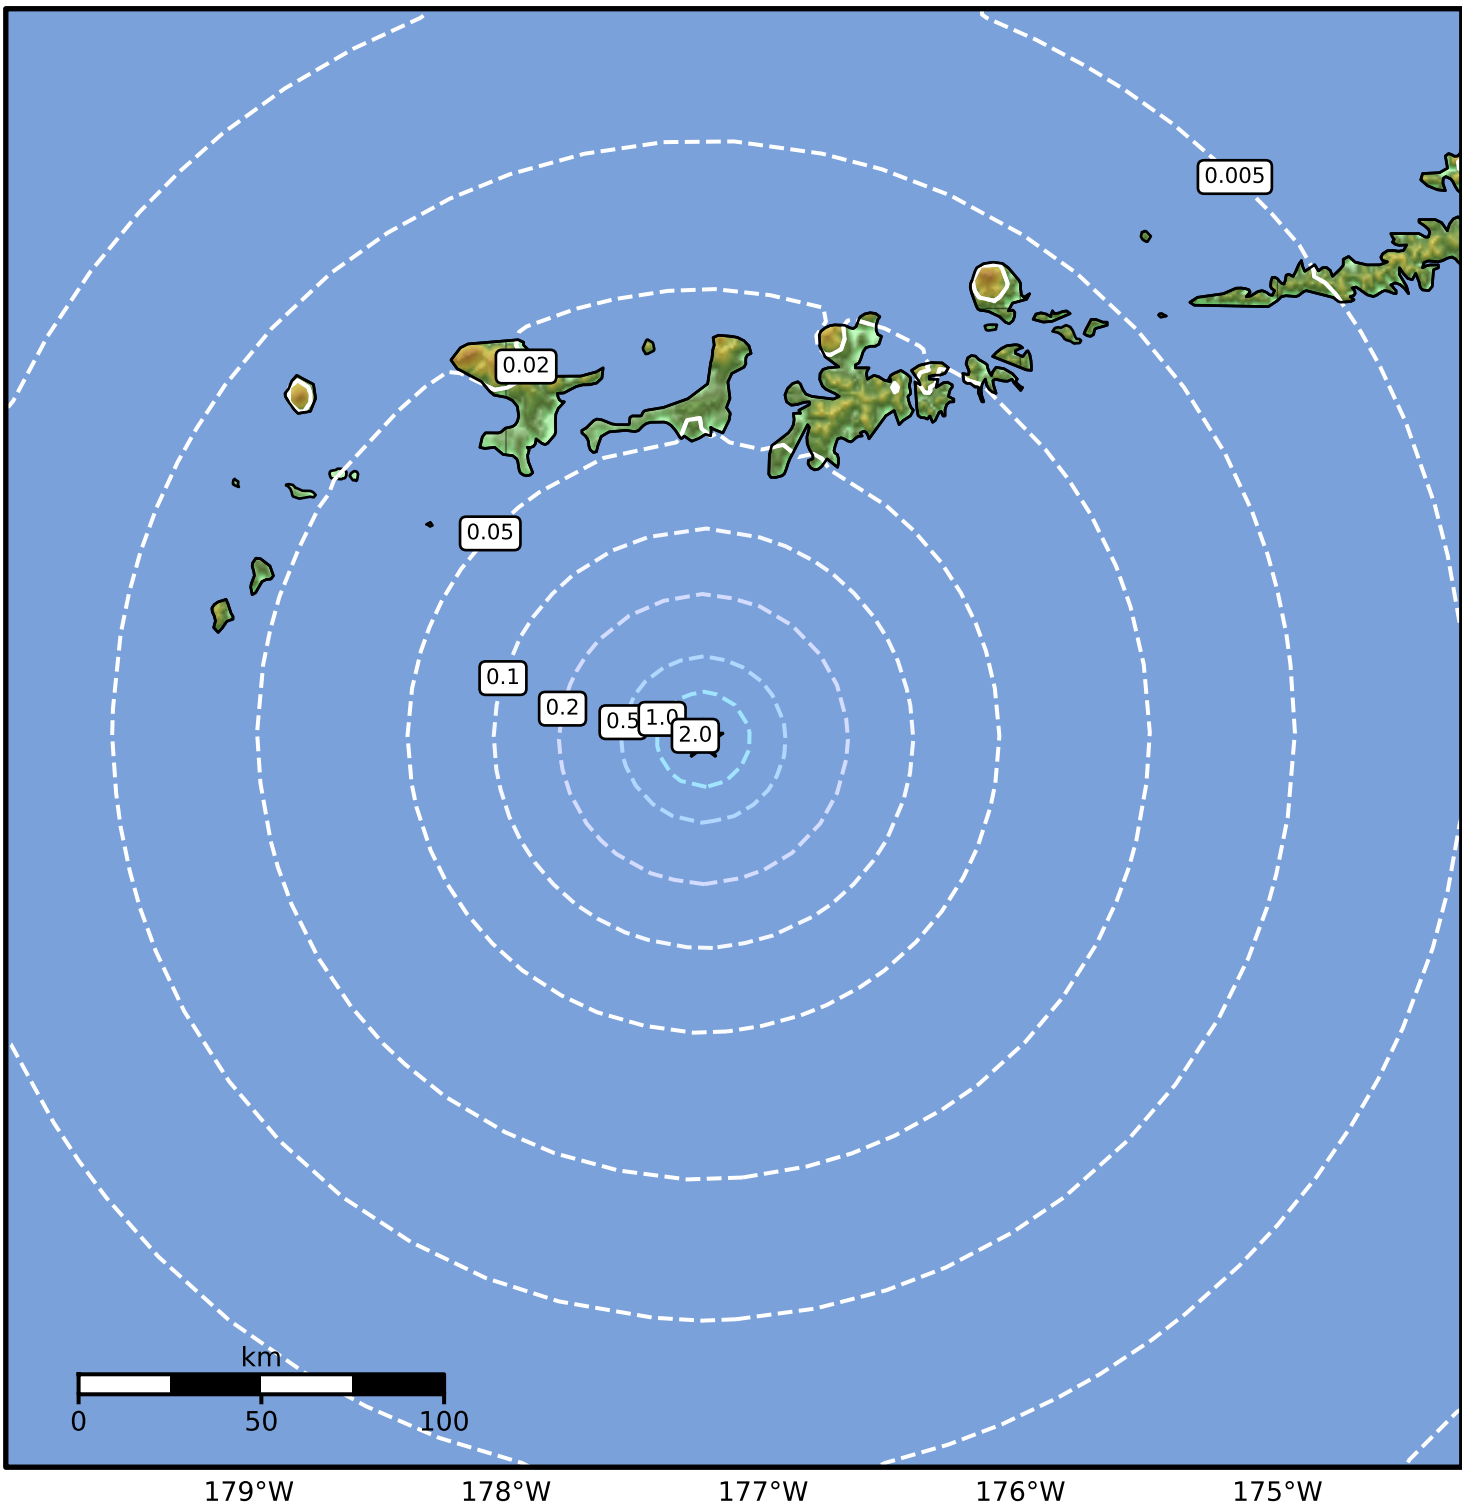

0.3 Second Peak Spectral Acceleration Map Alaska Earthquake Center
 ShakeMap: 110 km (68 miles) SSW of Adak
 Dec 10, 2024 10:07:33 UTC M3.7 N50.95 W177.23 Depth: 10.8km ID:ak024fuqemx2

SA(0.3) (%g)	0.1	0.2	0.5	1	2	5	10	20	50	100	200
--------------	-----	-----	-----	---	---	---	----	----	----	-----	-----

Scale based on Worden et al. (2012)

Version 2: Processed 2024-12-10T17:08:43Z

△ Seismic Instrument ○ Reported Intensity

★ Epicenter