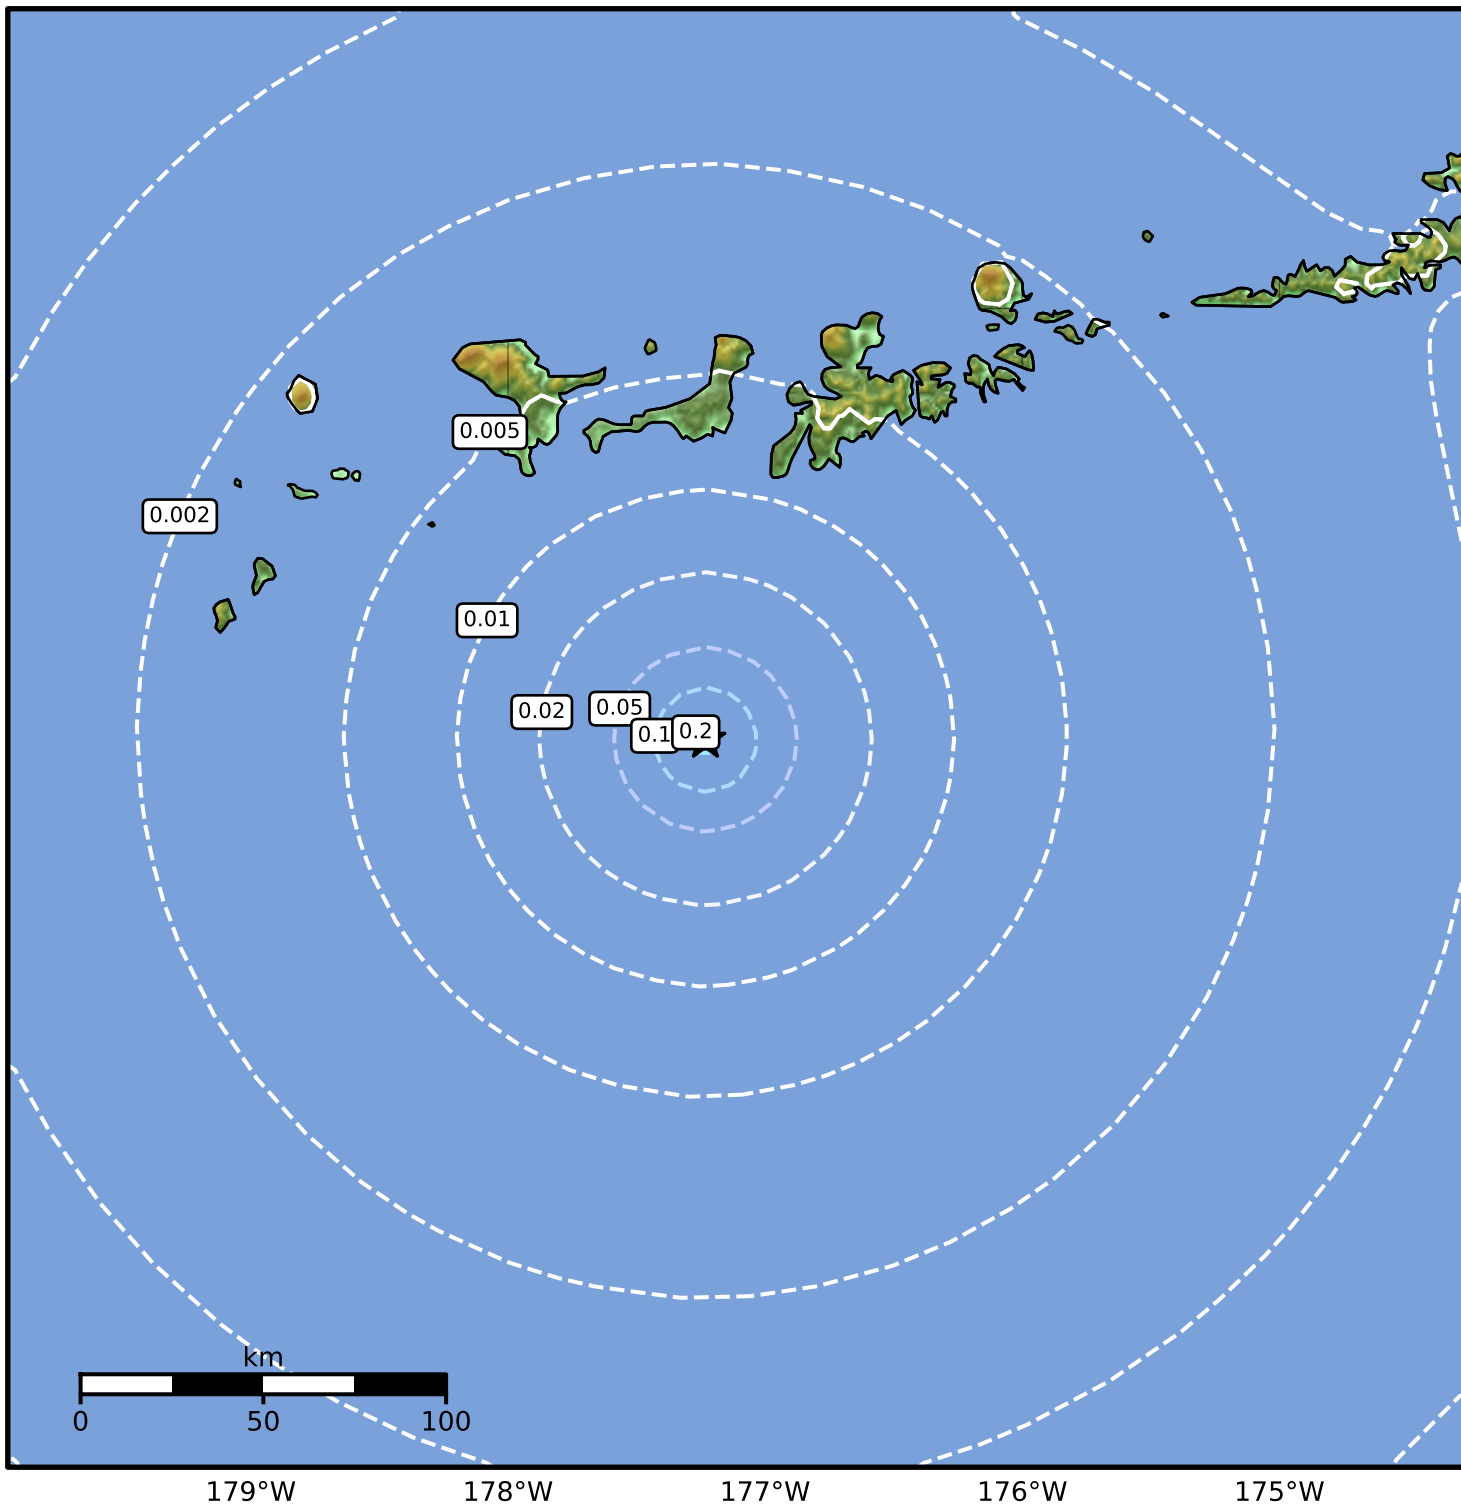

1.0 Second Peak Spectral Acceleration Map Alaska Earthquake Center
 ShakeMap: 110 km (68 miles) SSW of Adak
 Dec 10, 2024 10:07:33 UTC M3.7 N50.95 W177.23 Depth: 10.8km ID:ak024fuqemx2

SA(1.0) (%g)	0.1	0.2	0.5	1	2	5	10	20	50	100	200
--------------	-----	-----	-----	---	---	---	----	----	----	-----	-----

Scale based on Worden et al. (2012)

Version 2: Processed 2024-12-10T17:08:43Z

△ Seismic Instrument ○ Reported Intensity

★ Epicenter