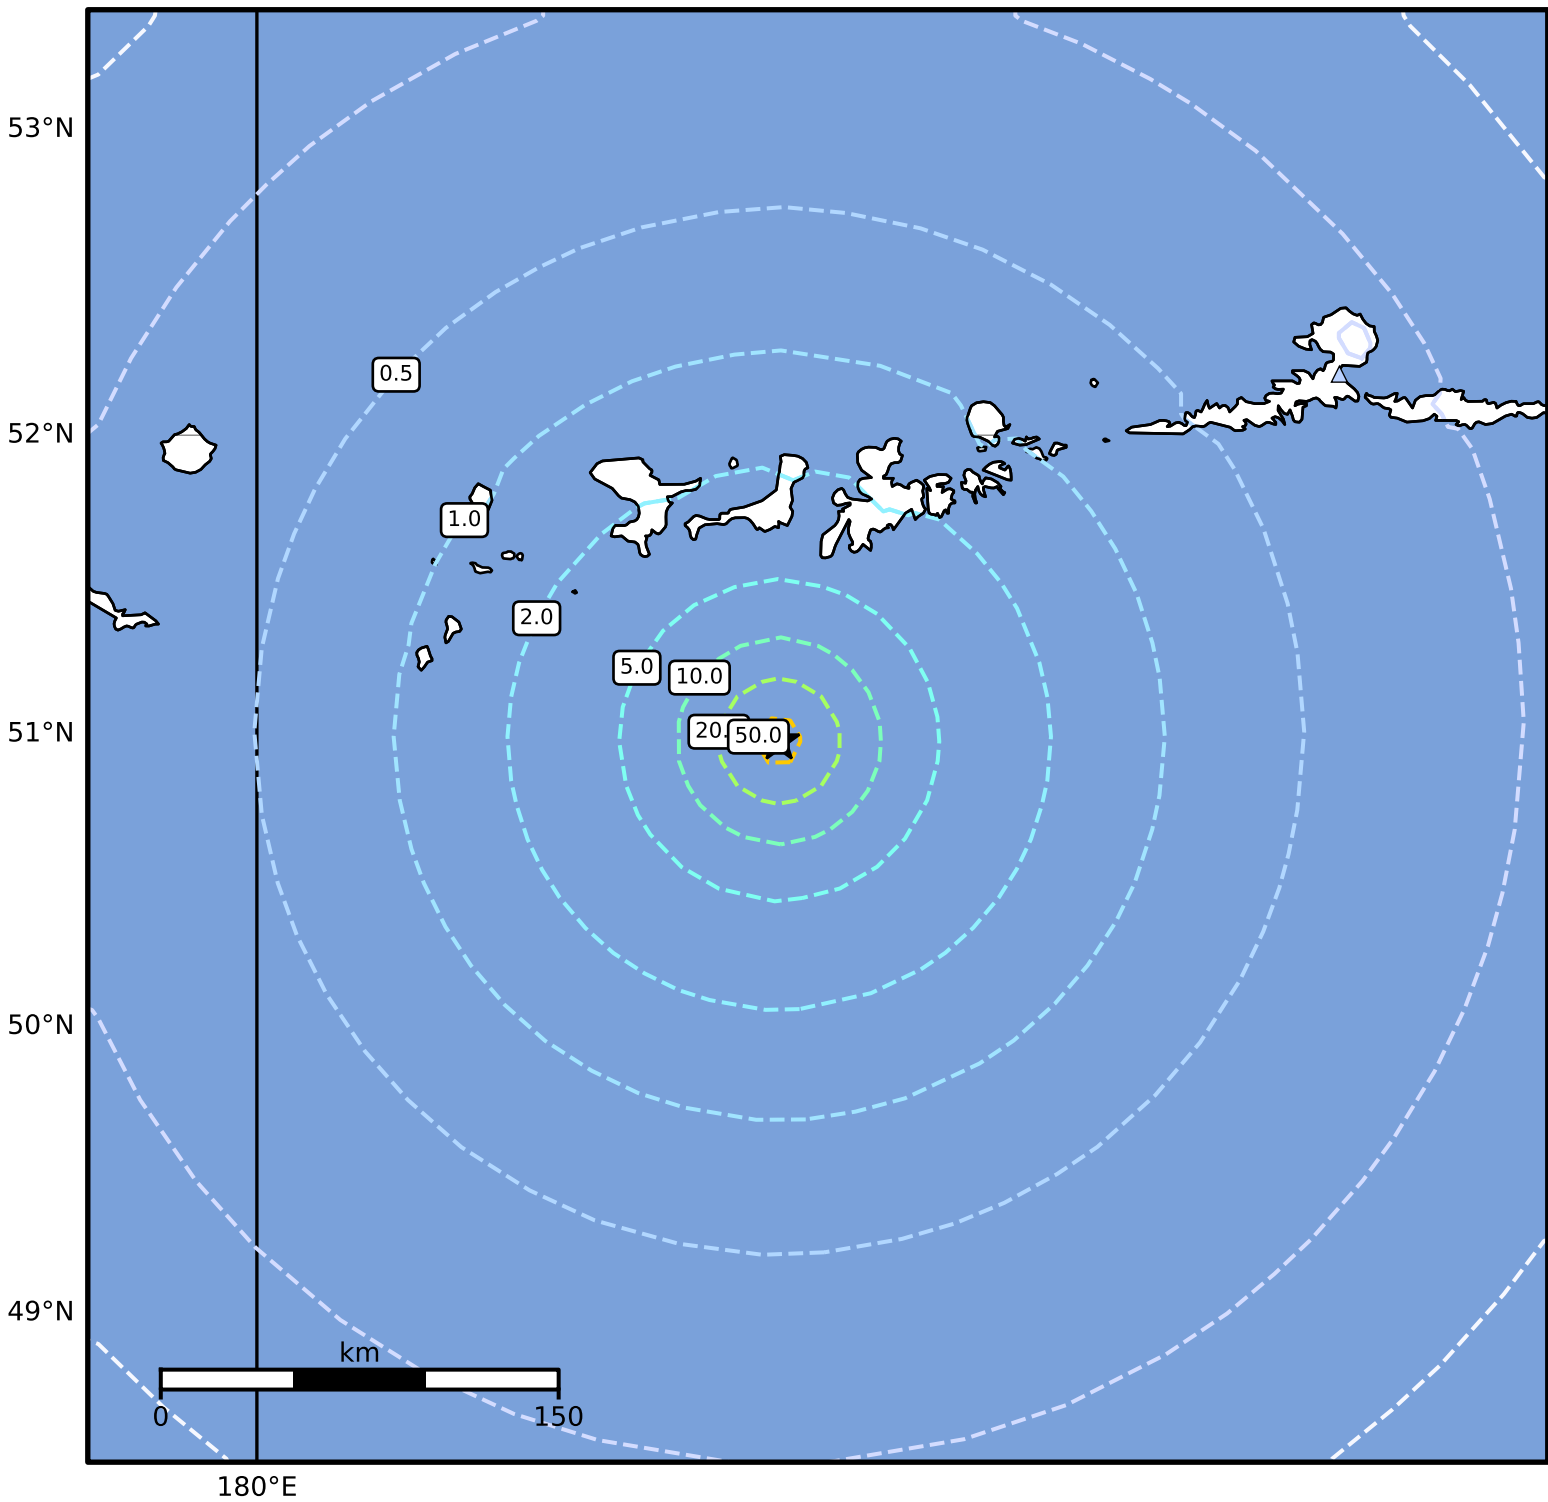

0.3 Second Peak Spectral Acceleration Map Alaska Earthquake Center
 ShakeMap: 107 km (66 miles) SSW of Adak
 Dec 10, 2024 18:04:31 UTC M5.8 N50.98 W177.20 Depth: 6.0km ID:ak024fuv5gpt

SA(0.3) (%g)	0.1	0.2	0.5	1	2	5	10	20	50	100	200
--------------	-----	-----	-----	---	---	---	----	----	----	-----	-----

Scale based on Worden et al. (2012)

Version 5: Processed 2024-12-10T18:30:52Z

△ Seismic Instrument ○ Reported Intensity

★ Epicenter