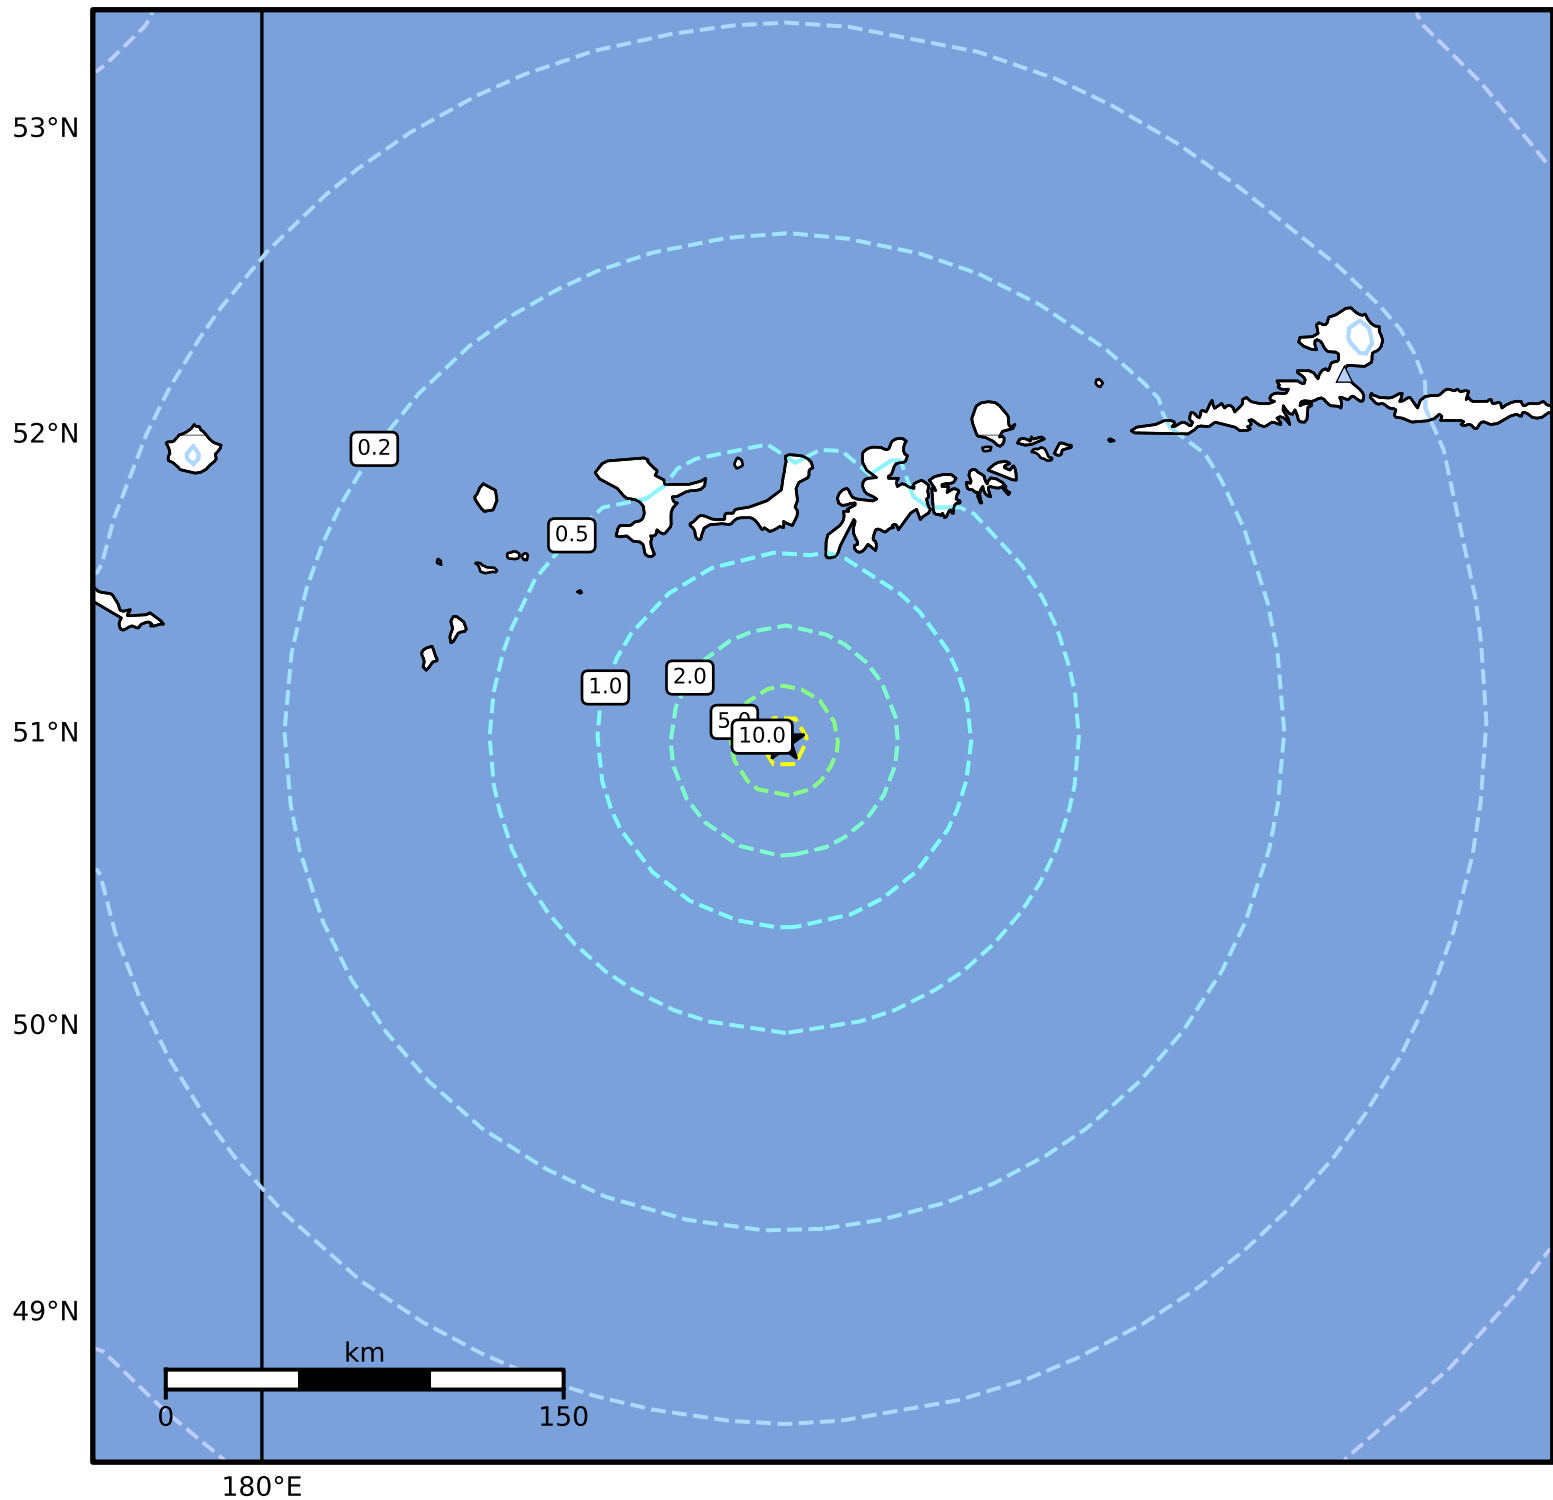

1.0 Second Peak Spectral Acceleration Map Alaska Earthquake Center
 ShakeMap: 107 km (66 miles) SSW of Adak
 Dec 10, 2024 18:04:31 UTC M5.8 N50.98 W177.20 Depth: 6.0km ID:ak024fuv5gpt

SA(1.0) (%g)	0.1	0.2	0.5	1	2	5	10	20	50	100	200
--------------	-----	-----	-----	---	---	---	----	----	----	-----	-----

Scale based on Worden et al. (2012)

Version 5: Processed 2024-12-10T18:30:52Z

△ Seismic Instrument ○ Reported Intensity

★ Epicenter