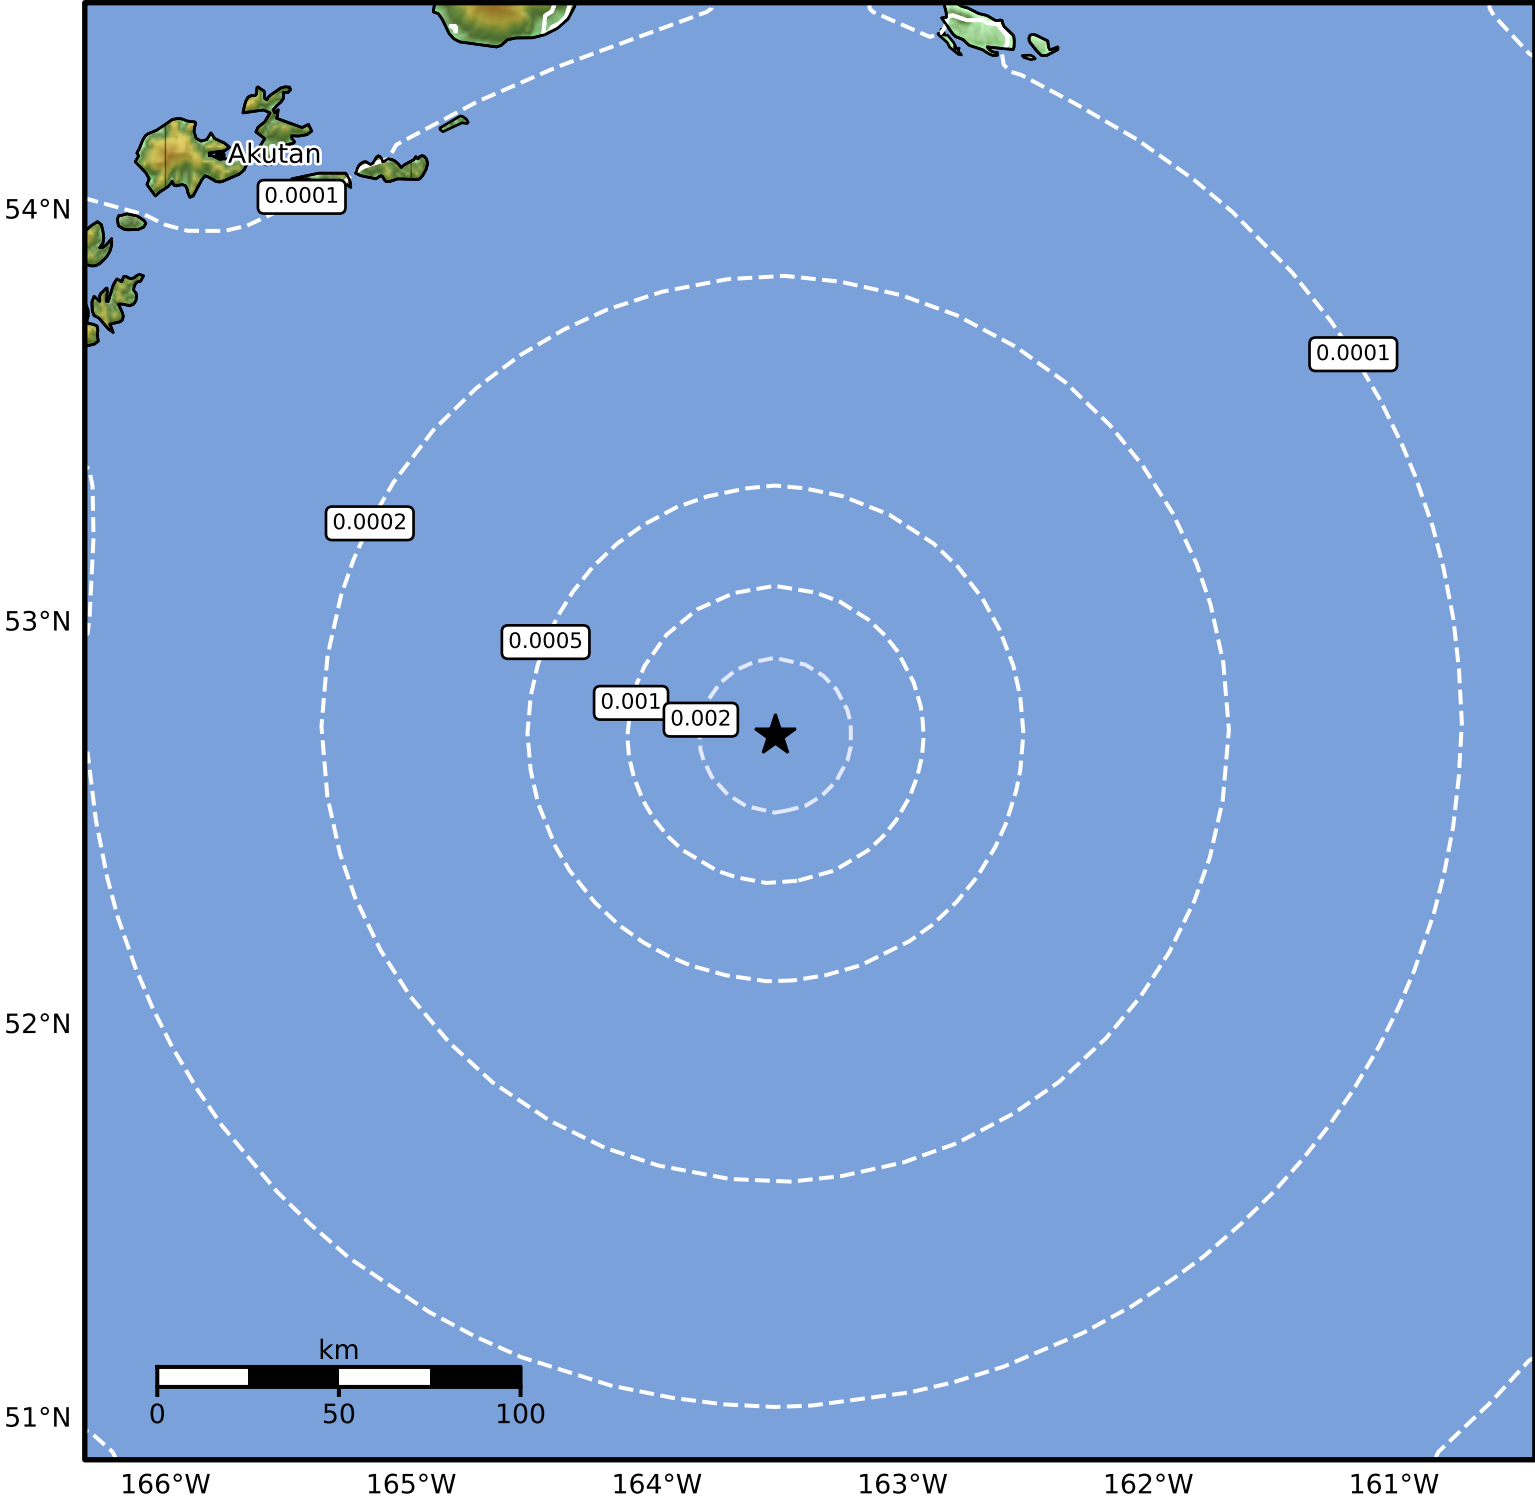

3.0 Second Peak Spectral Acceleration Map Alaska Earthquake Center
 ShakeMap: 217 km (135 miles) SE of Akutan
 Dec 11, 2024 09:48:35 UTC M3.6 N52.72 W163.52 Depth: 20.8km ID:ak024fwdldot

Scale based on Worden et al. (2012)

Version 1: Processed 2024-12-11T20:29:15Z

△ Seismic Instrument ○ Reported Intensity

★ Epicenter