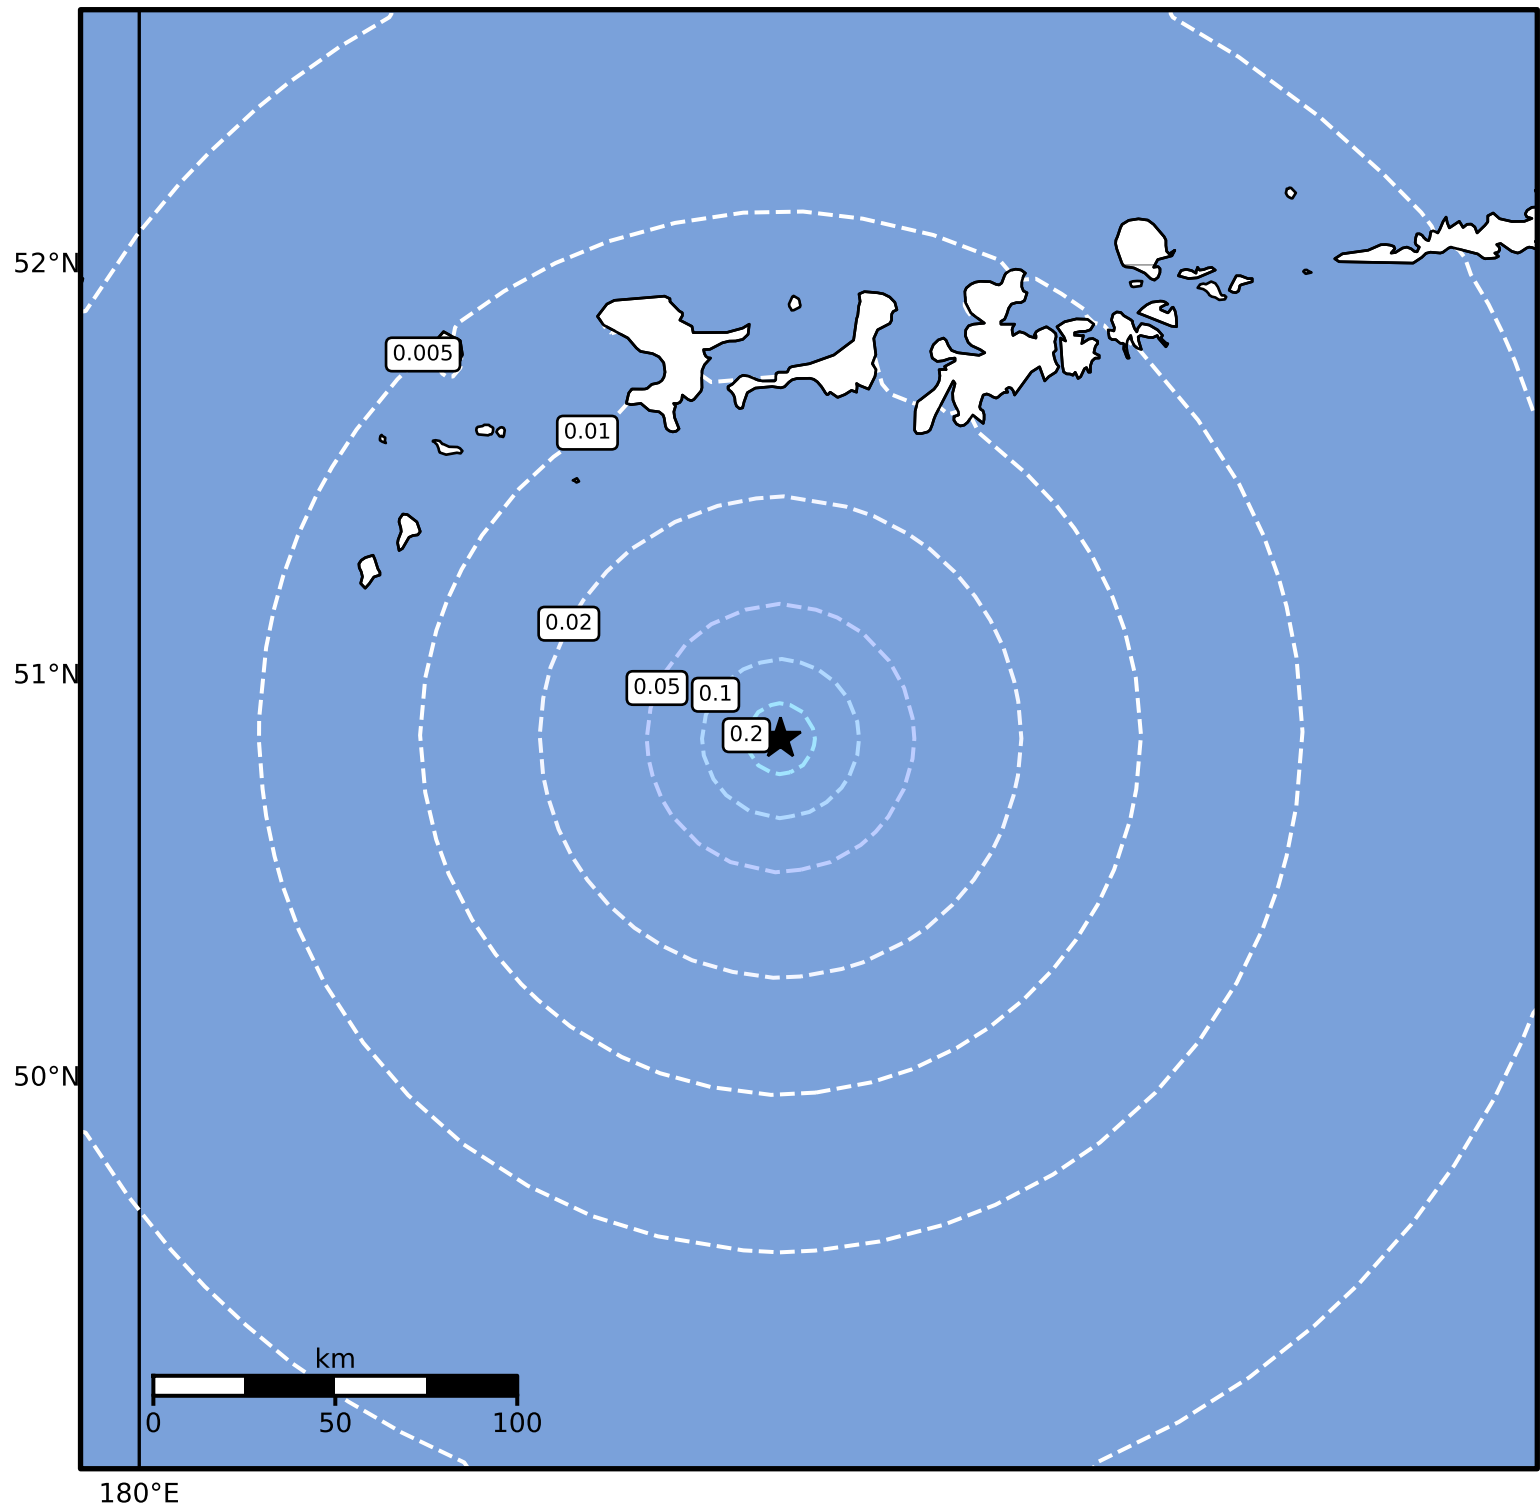

1.0 Second Peak Spectral Acceleration Map Alaska Earthquake Center
ShakeMap: 129 km (80 miles) SSW of Adak
Dec 11, 2024 20:35:40 UTC M4.0 N50.85 W177.50 Depth: 13.4km ID:ak024fwk2cb1

SA(1.0) (%g)	0.1	0.2	0.5	1	2	5	10	20	50	100	200
---------------------	------------	------------	------------	----------	----------	----------	-----------	-----------	-----------	------------	------------

Scale based on Worden et al. (2012)

△ Seismic Instrument ○ Reported Intensity

★ Epicenter

Version 2: Processed 2024-12-12T01:18:27Z