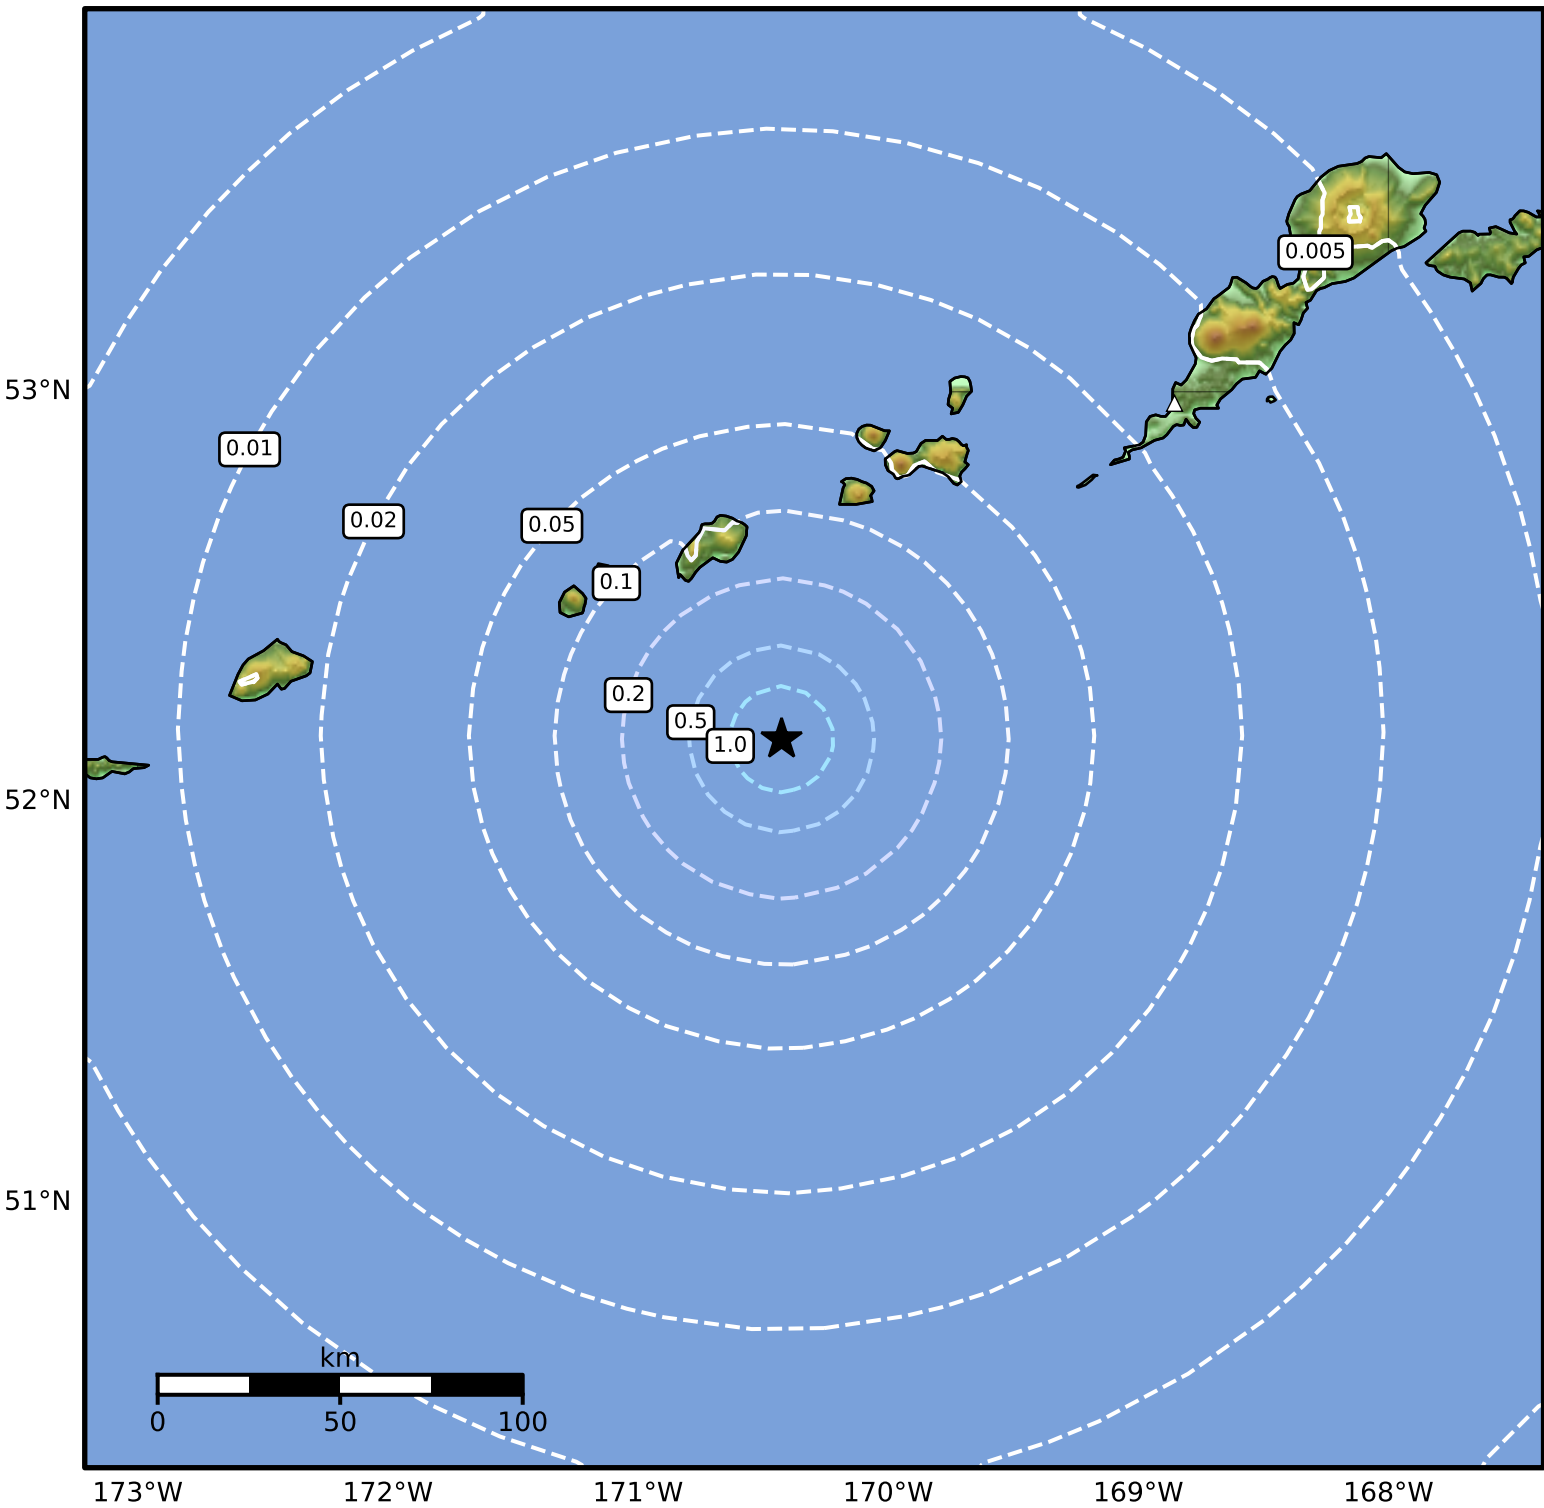

0.3 Second Peak Spectral Acceleration Map Alaska Earthquake Center
 ShakeMap: 109 km (68 miles) E of Amukta Pass
 Dec 12, 2024 13:06:23 UTC M3.8 N52.15 W170.43 Depth: 13.7km ID:ak024fy39e6l

SA(0.3) (%g)	0.1	0.2	0.5	1	2	5	10	20	50	100	200
--------------	-----	-----	-----	---	---	---	----	----	----	-----	-----

Scale based on Worden et al. (2012)

Version 2: Processed 2024-12-12T19:21:07Z

△ Seismic Instrument ○ Reported Intensity

★ Epicenter