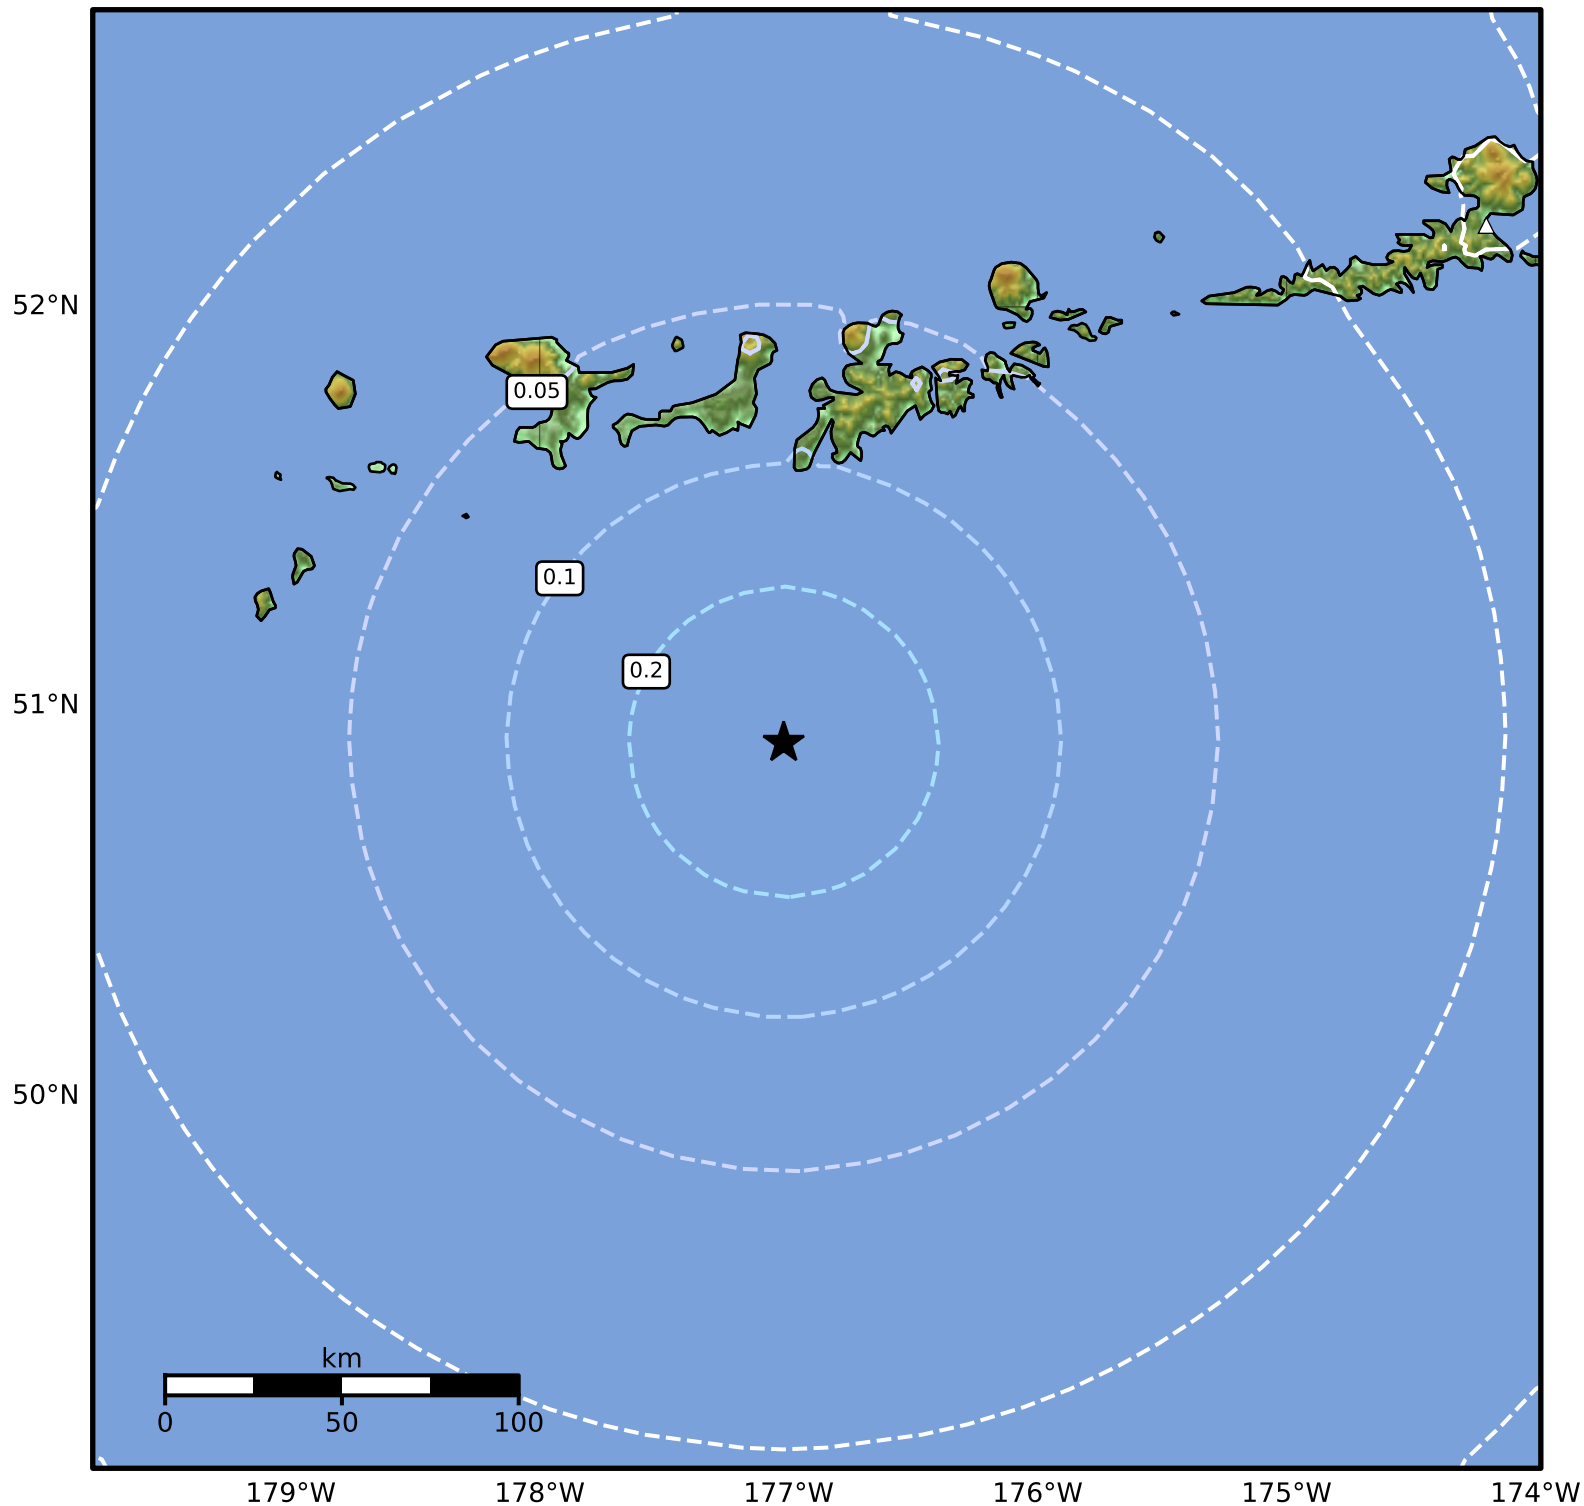

Peak Ground Velocity Map Alaska Earthquake Center
ShakeMap: 111 km (69 miles) SSW of Adak
Dec 13, 2024 06:56:20 UTC M4.7 N50.91 W177.02 Depth: 37.3km ID:ak024fzmx3w

Scale based on Worden et al. (2012)

△ Seismic Instrument ○ Reported Intensity

★ Epicenter

Version 2: Processed 2024-12-13T09:34:52Z