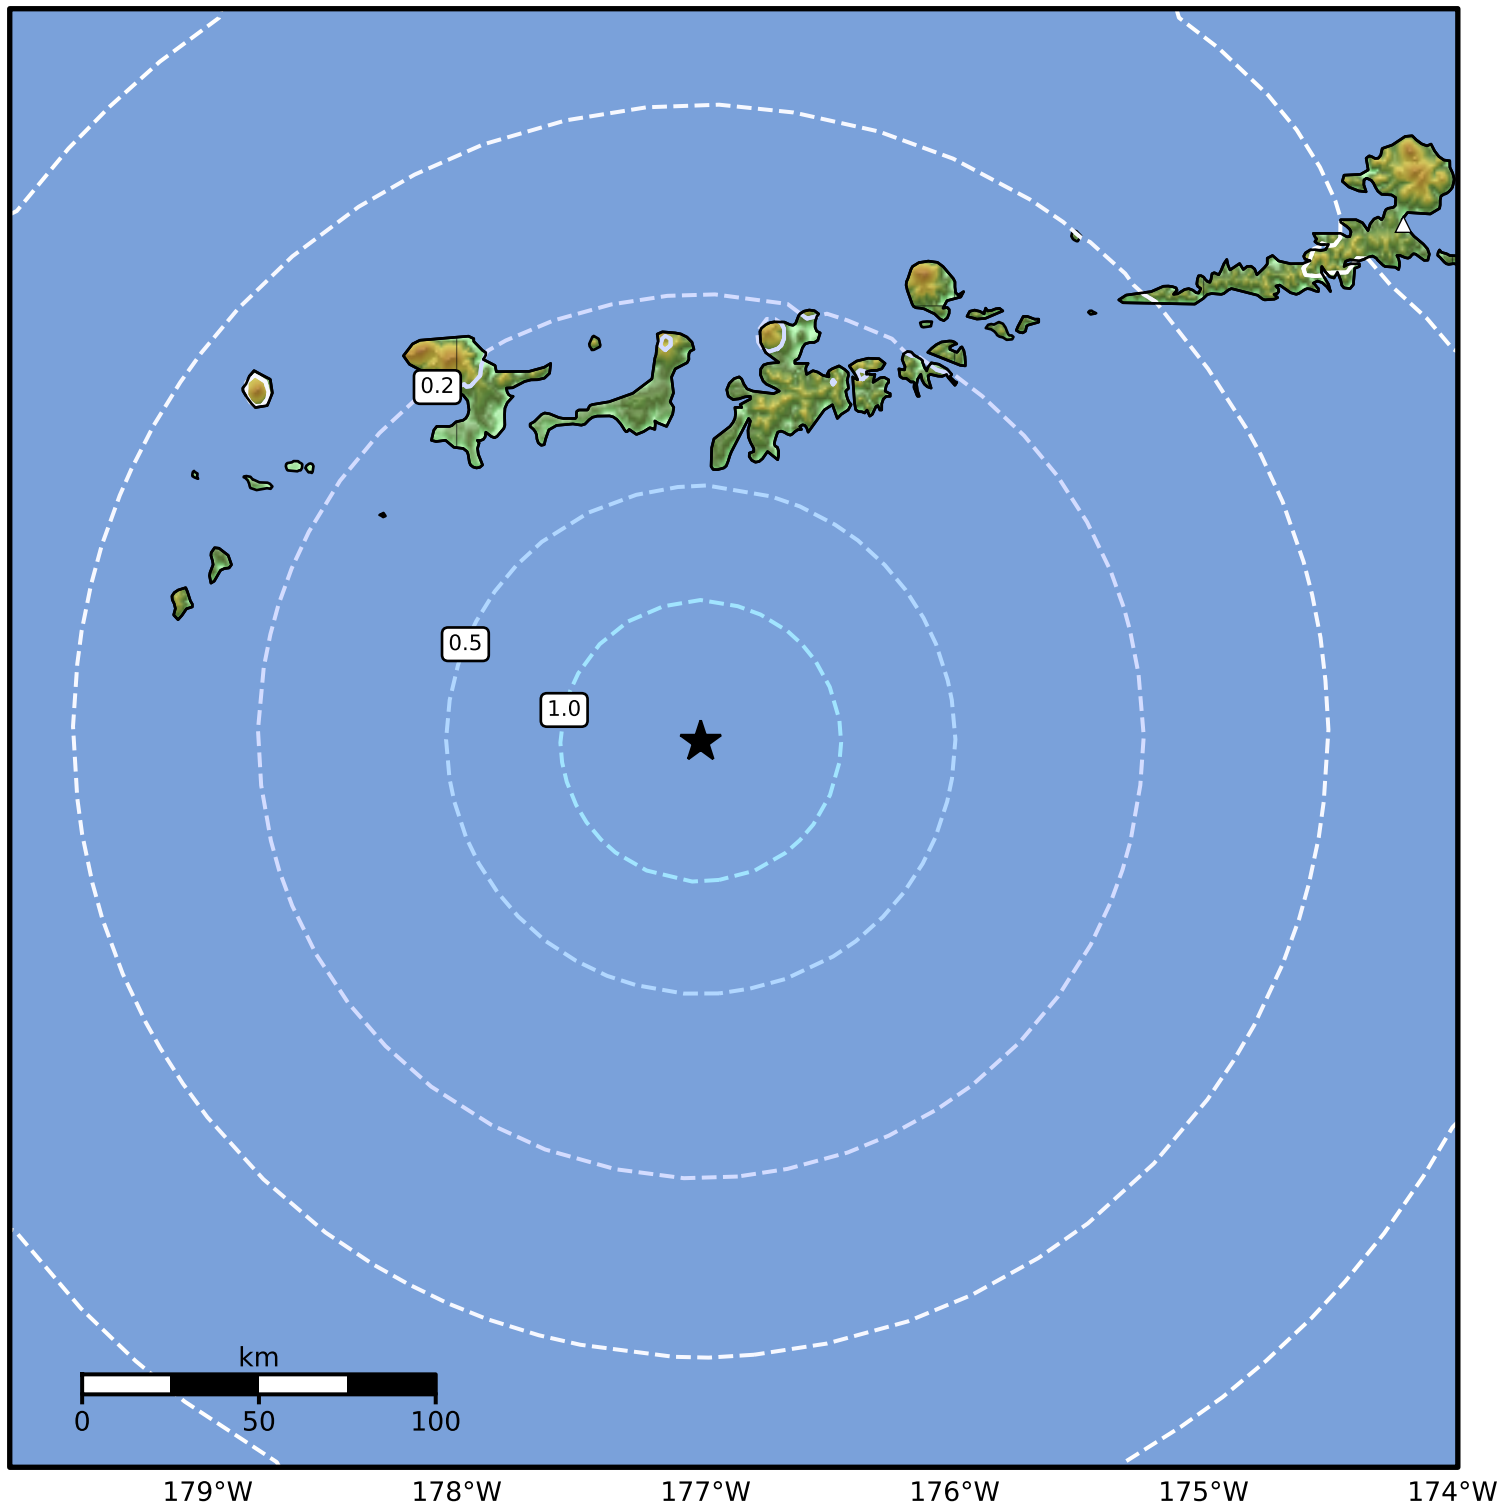

0.3 Second Peak Spectral Acceleration Map Alaska Earthquake Center
ShakeMap: 111 km (69 miles) SSW of Adak
Dec 13, 2024 06:56:20 UTC M4.7 N50.91 W177.02 Depth: 37.3km ID:ak024fzmx3w

SA(0.3) (%g)	0.1	0.2	0.5	1	2	5	10	20	50	100	200
---------------------	------------	------------	------------	----------	----------	----------	-----------	-----------	-----------	------------	------------

Scale based on Worden et al. (2012)

Version 2: Processed 2024-12-13T09:34:52Z

△ Seismic Instrument ○ Reported Intensity

★ Epicenter