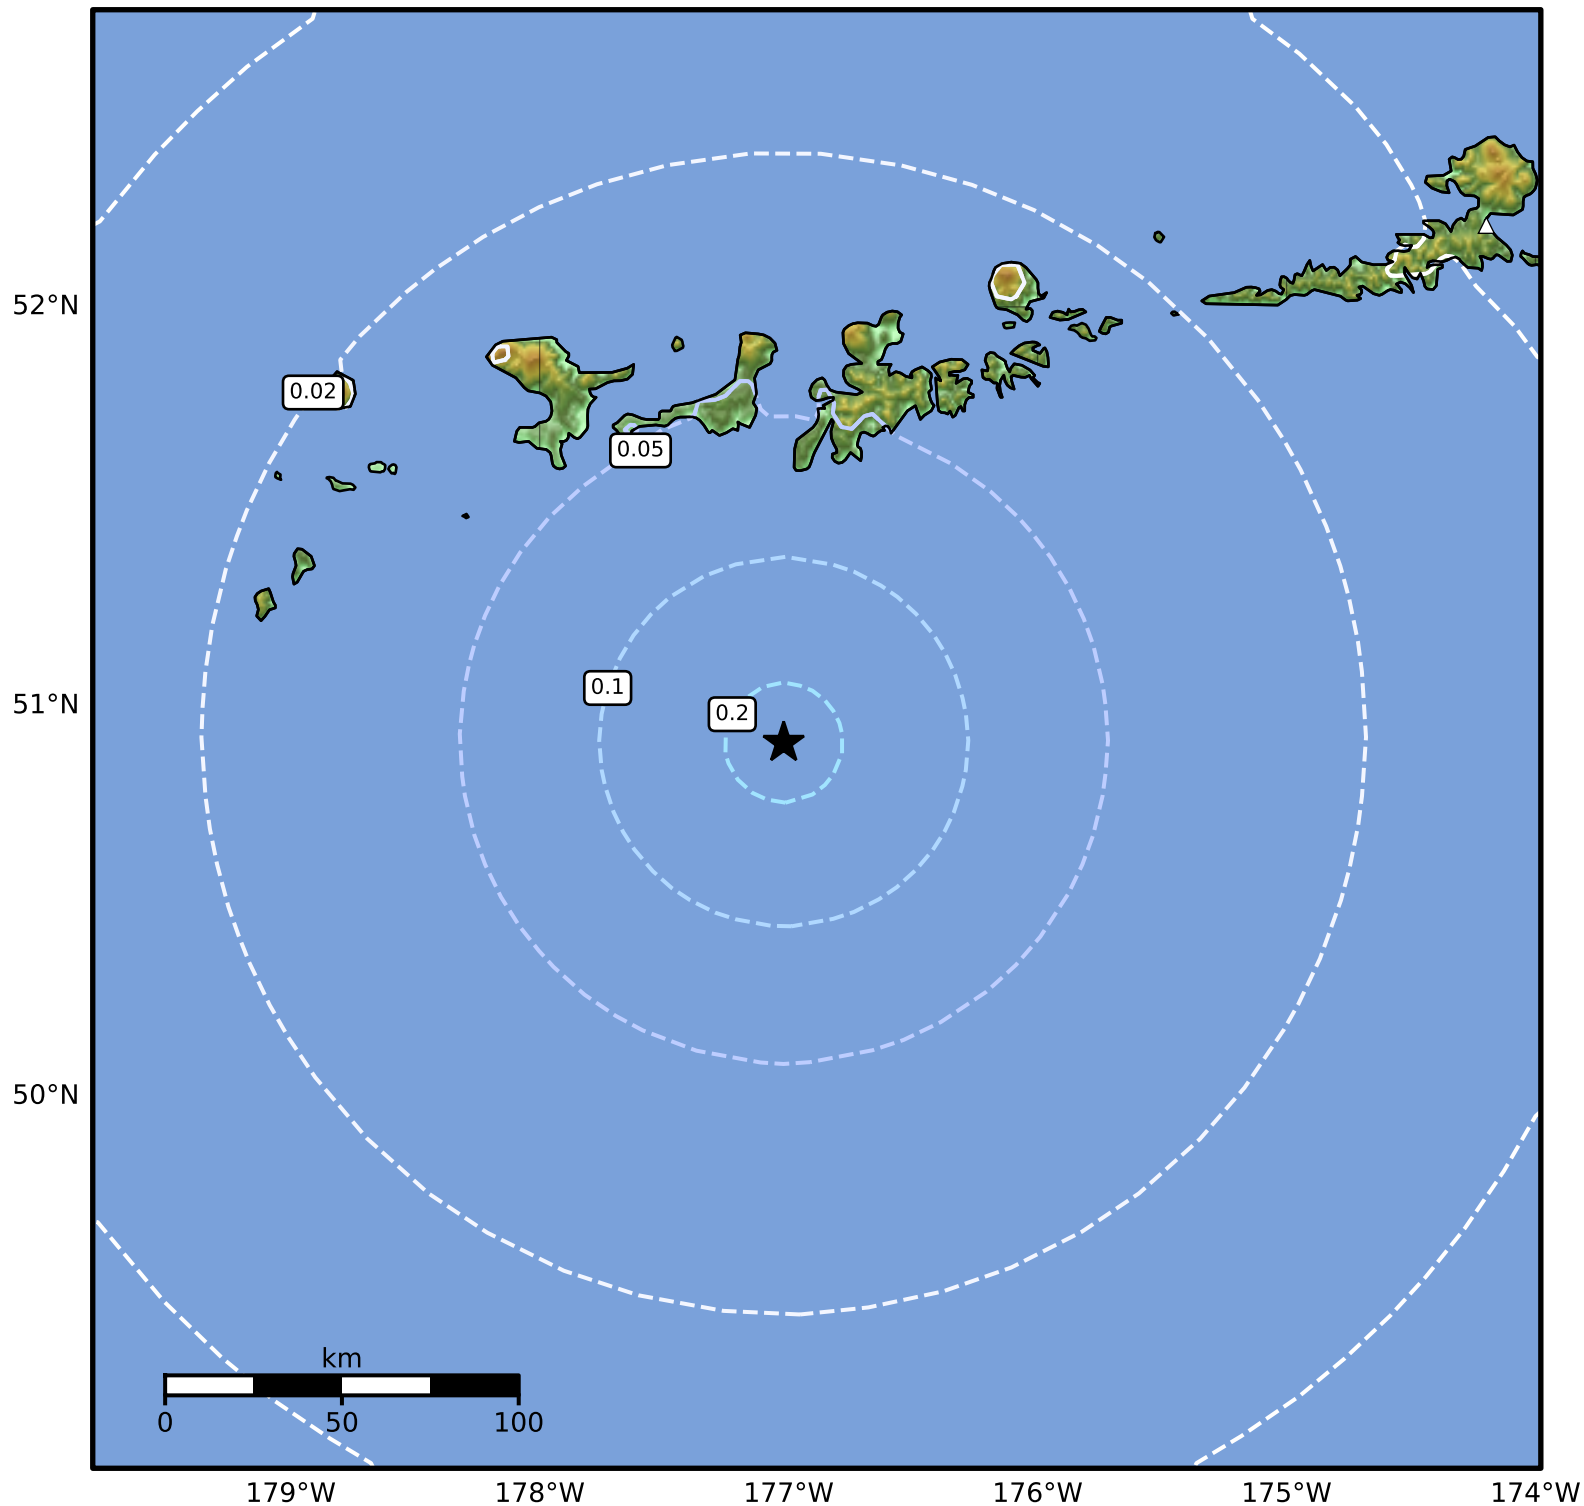

1.0 Second Peak Spectral Acceleration Map Alaska Earthquake Center
ShakeMap: 111 km (69 miles) SSW of Adak
Dec 13, 2024 06:56:20 UTC M4.7 N50.91 W177.02 Depth: 37.3km ID:ak024fzmx3w

SA(1.0) (%g)	0.1	0.2	0.5	1	2	5	10	20	50	100	200
---------------------	------------	------------	------------	----------	----------	----------	-----------	-----------	-----------	------------	------------

Scale based on Worden et al. (2012)

Version 2: Processed 2024-12-13T09:34:52Z

△ Seismic Instrument ○ Reported Intensity

★ Epicenter