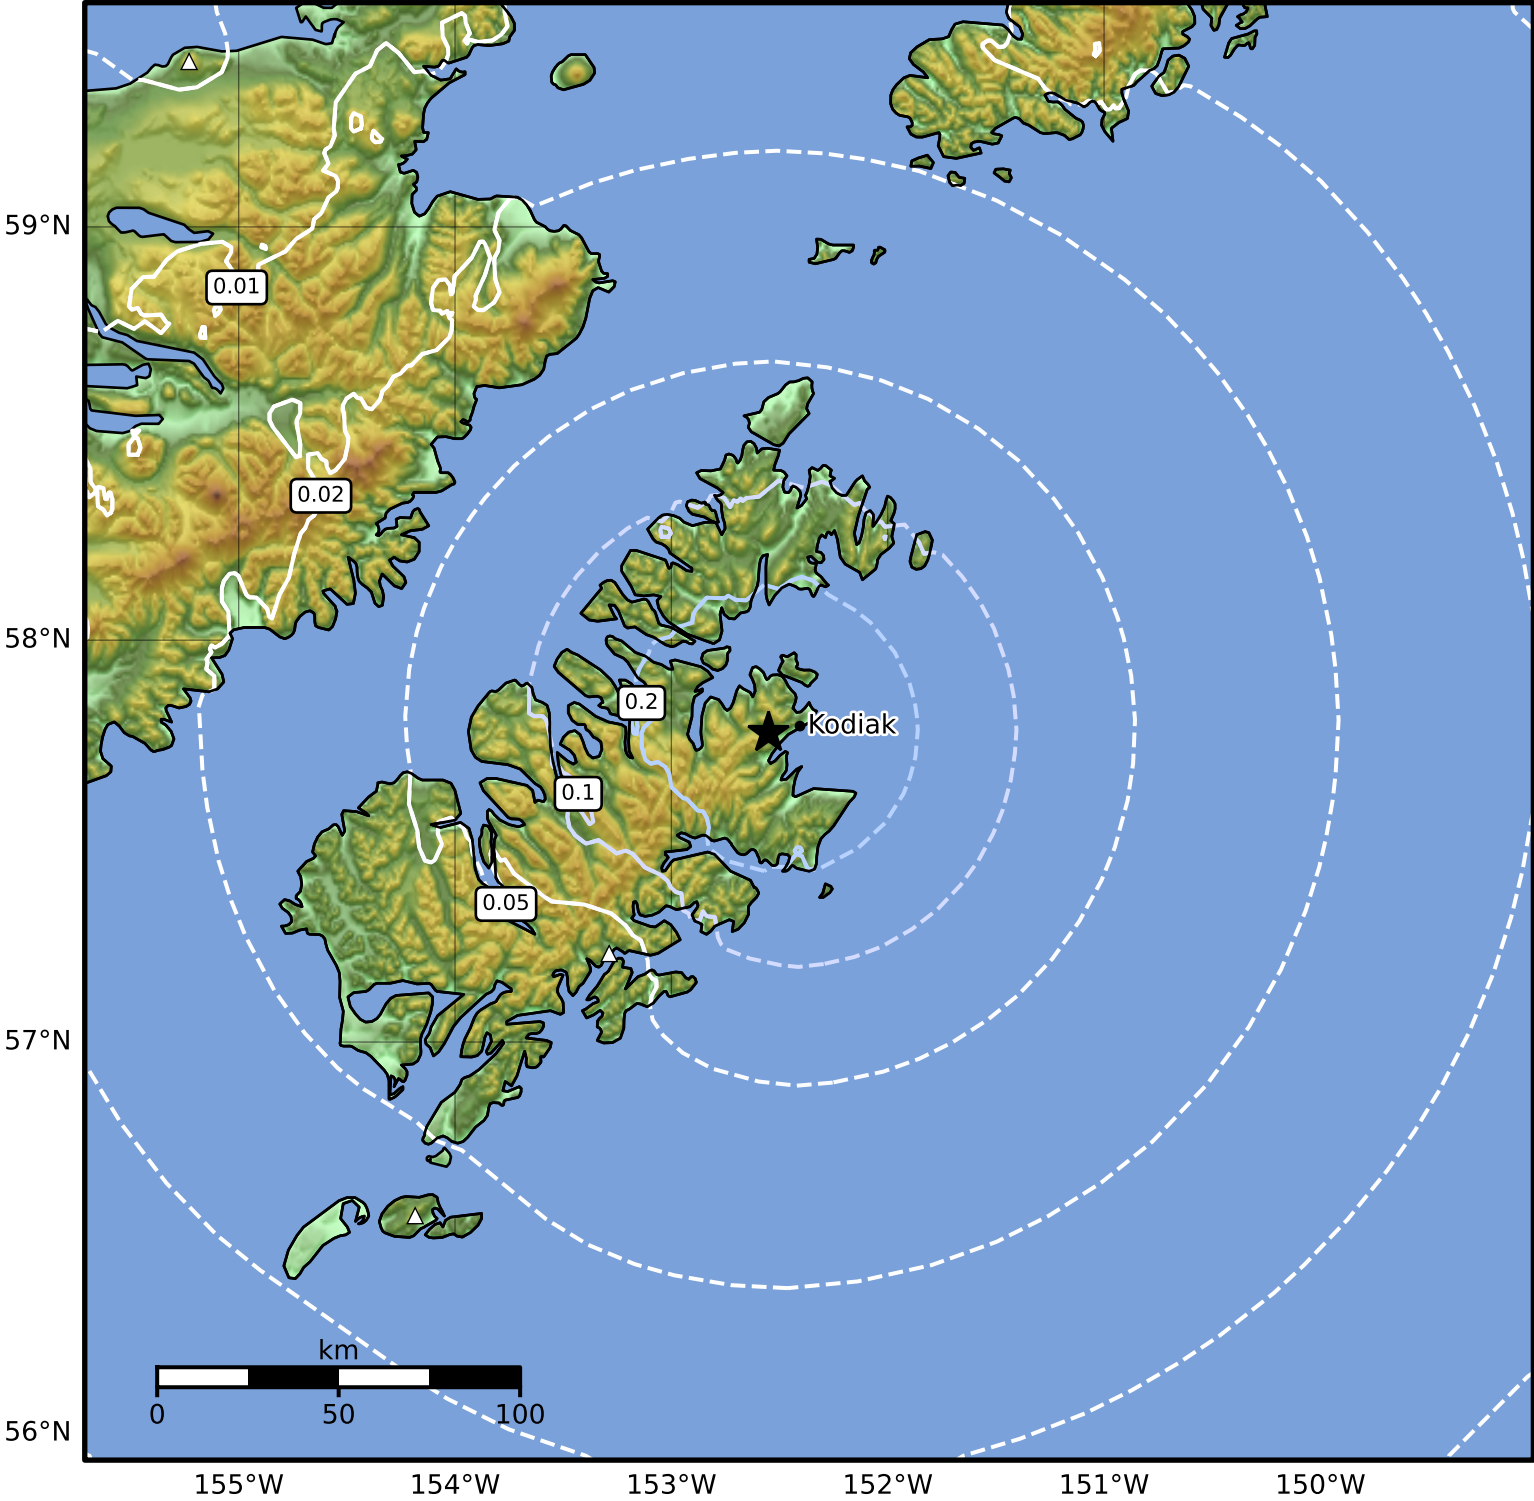

Peak Ground Acceleration Map Alaska Earthquake Center
 ShakeMap: 9 km (6 miles) W of Kodiak
 Dec 15, 2024 17:08:09 UTC M3.5 N57.77 W152.55 Depth: 38.1km ID:ak024g349kf8

PGA (%g)	0.1	0.2	0.5	1	2	5	10	20	50	100	200

Scale based on Worden et al. (2012)

Version 2: Processed 2024-12-15T23:11:19Z

△ Seismic Instrument

○ Reported Intensity

★ Epicenter