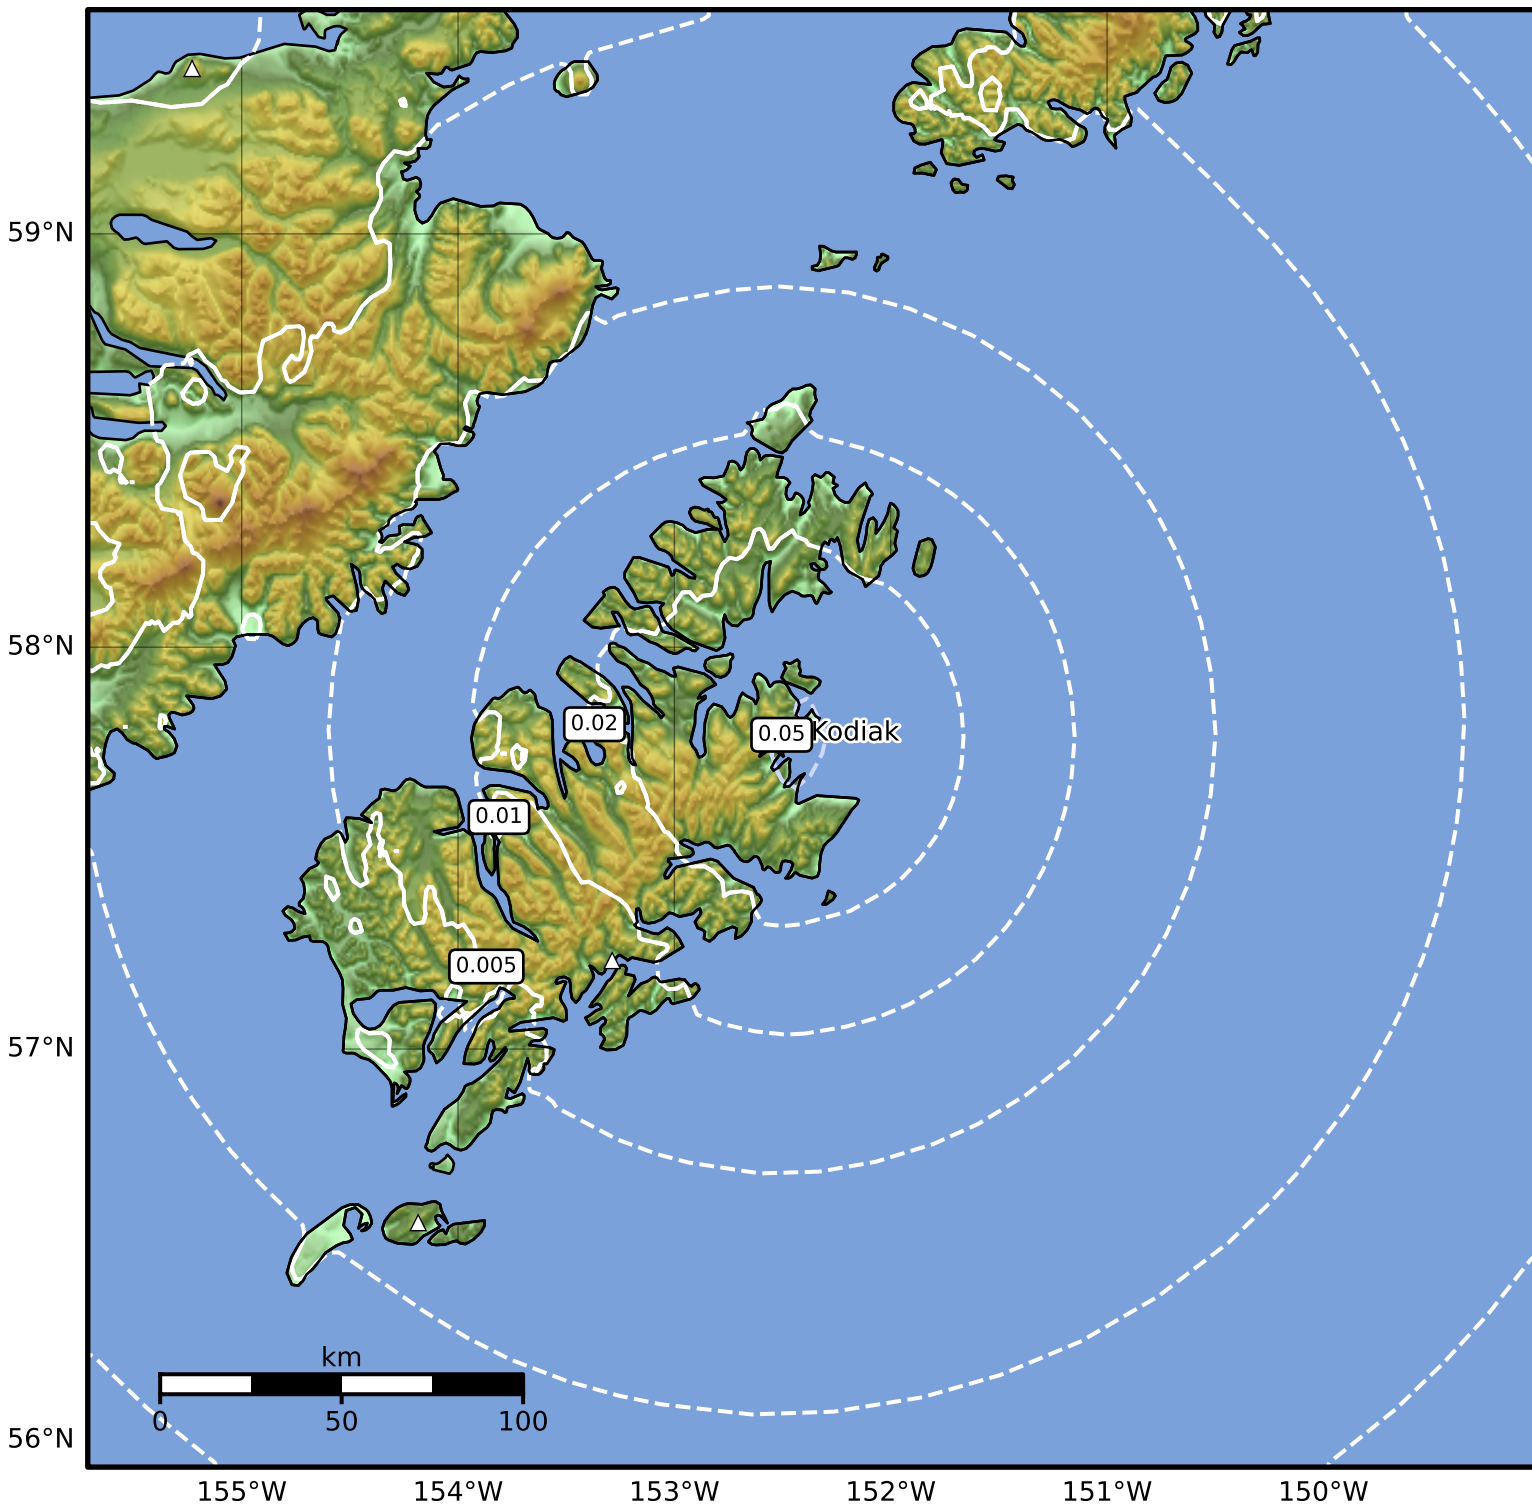

Peak Ground Velocity Map Alaska Earthquake Center
ShakeMap: 9 km (6 miles) W of Kodiak
Dec 15, 2024 17:08:09 UTC M3.5 N57.77 W152.55 Depth: 38.1km ID:ak024g349kf8

PGV (cm/s)	0.1	0.2	0.5	1	2	5	10	20	50	100	200
------------	-----	-----	-----	---	---	---	----	----	----	-----	-----

Scale based on Worden et al. (2012)

Version 2: Processed 2024-12-15T23:11:19Z

△ Seismic Instrument ○ Reported Intensity

★ Epicenter