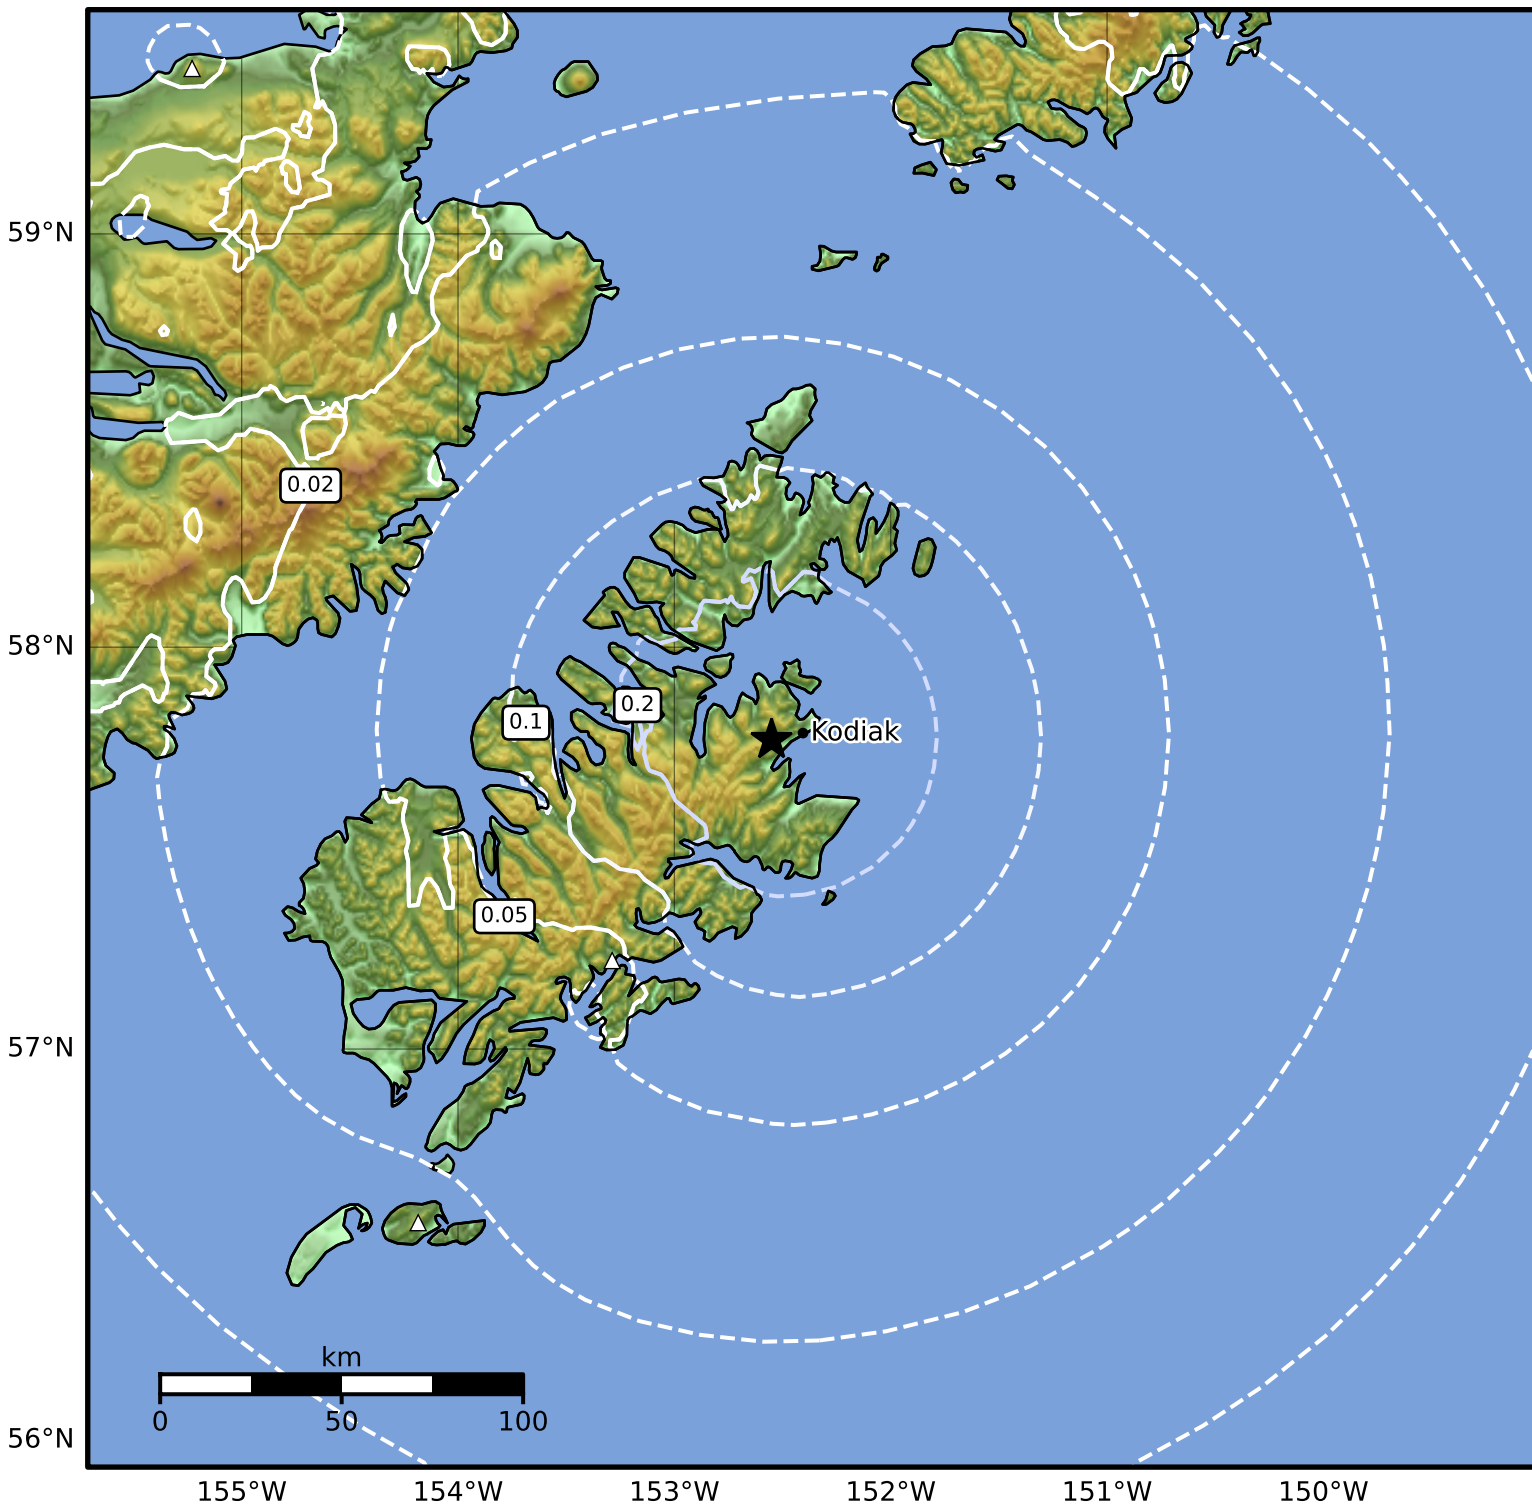

0.3 Second Peak Spectral Acceleration Map Alaska Earthquake Center  
 ShakeMap: 9 km (6 miles) W of Kodiak  
 Dec 15, 2024 17:08:09 UTC M3.5 N57.77 W152.55 Depth: 38.1km ID:ak024g349kf8

SA(0.3) (%g)	0.1	0.2	0.5	1	2	5	10	20	50	100	200
--------------	-----	-----	-----	---	---	---	----	----	----	-----	-----

Scale based on Worden et al. (2012)

Version 2: Processed 2024-12-15T23:11:19Z

△ Seismic Instrument ○ Reported Intensity

★ Epicenter