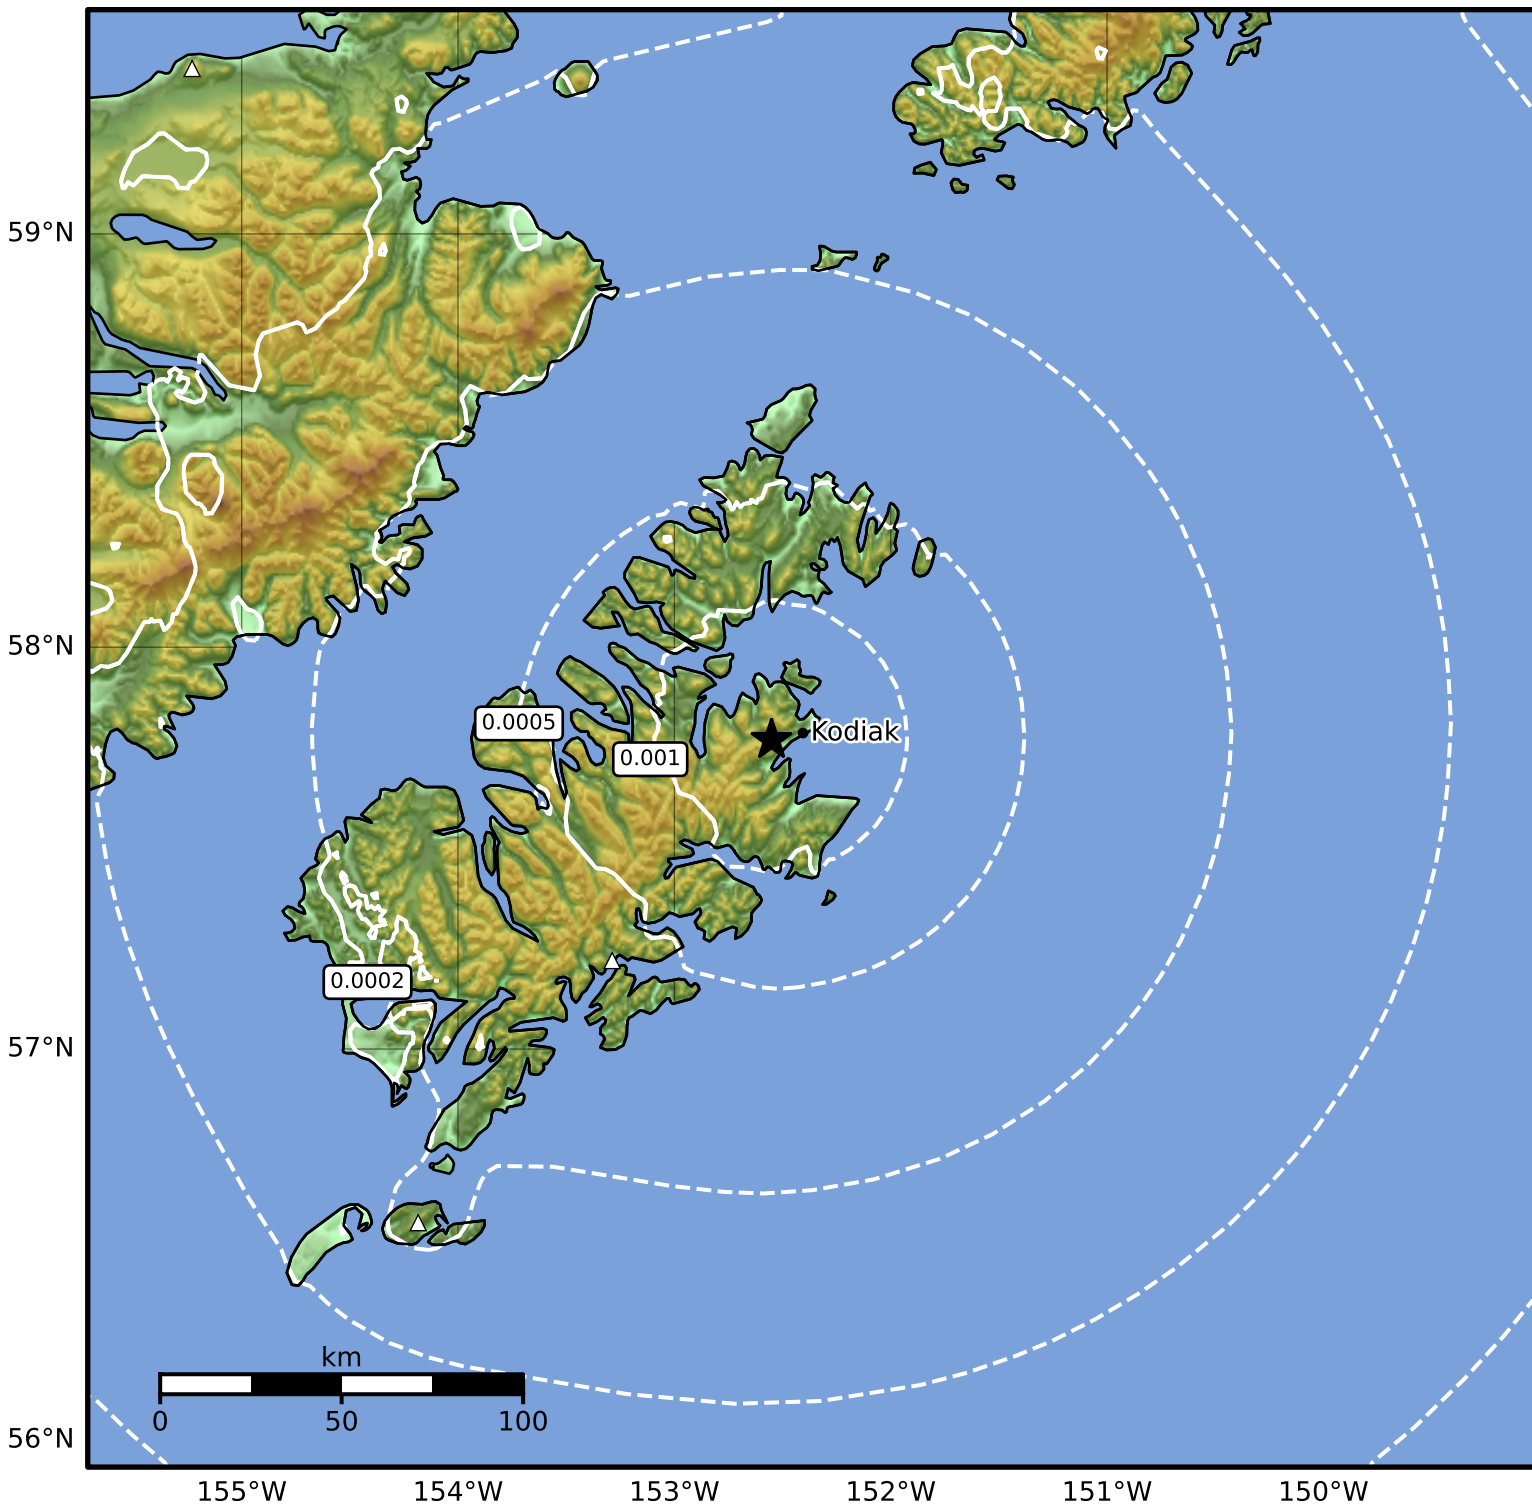

3.0 Second Peak Spectral Acceleration Map Alaska Earthquake Center  
ShakeMap: 9 km (6 miles) W of Kodiak  
Dec 15, 2024 17:08:09 UTC M3.5 N57.77 W152.55 Depth: 38.1km ID:ak024g349kf8

Scale based on Worden et al. (2012)

Version 2: Processed 2024-12-15T23:11:19Z

△ Seismic Instrument ○ Reported Intensity

★ Epicenter