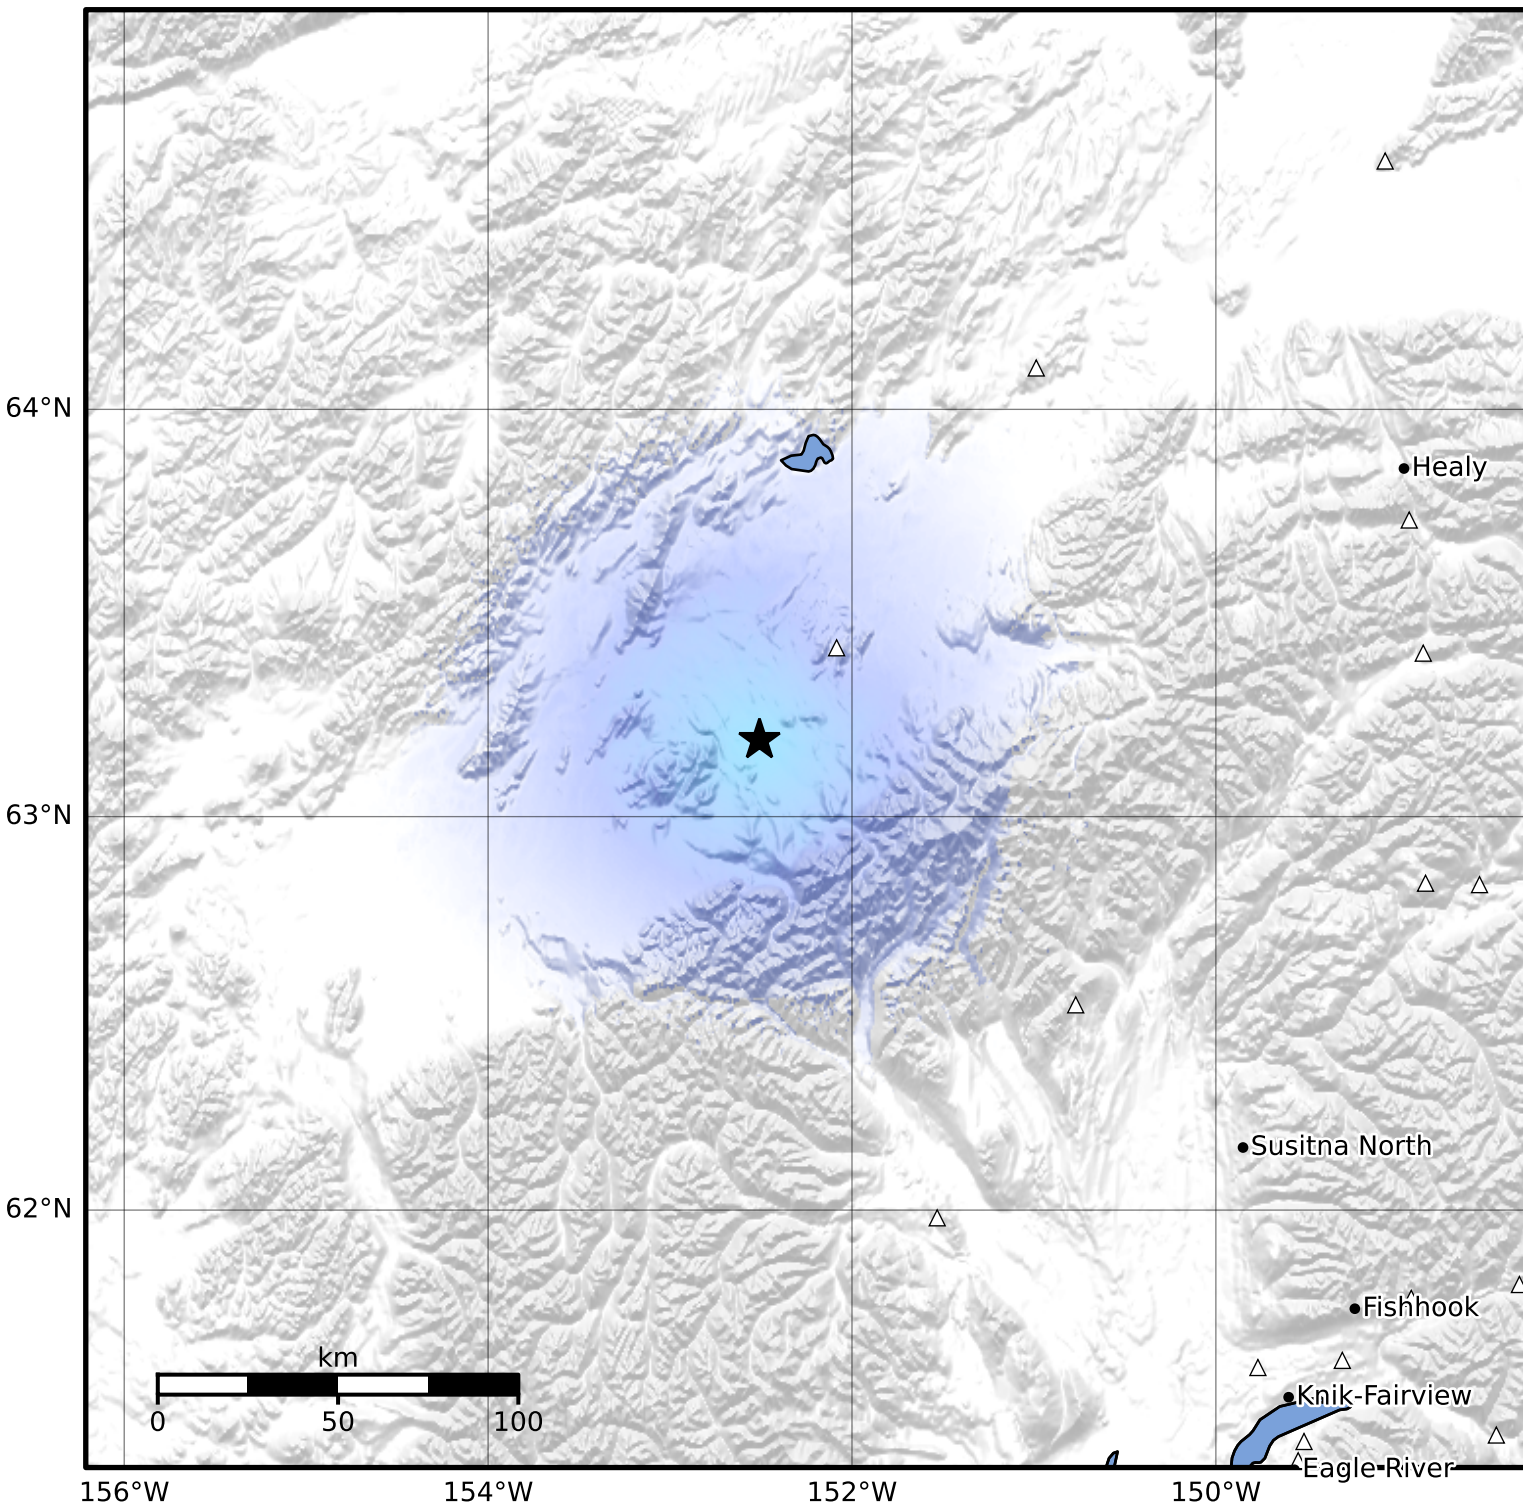

Macroseismic Intensity Map Alaska Earthquake Center
 ShakeMap: 44 km (27 miles) ESE of Telida
 Dec 15, 2024 22:12:11 UTC M3.5 N63.19 W152.51 Depth: 15.8km ID:ak024g379Inp

SHAKING	Not felt	Weak	Light	Moderate	Strong	Very strong	Severe	Violent	Extreme
DAMAGE	None	None	None	Very light	Light	Moderate	Moderate/heavy	Heavy	Very heavy
PGA(%g)	<0.0464	0.297	2.76	6.2	11.5	21.5	40.1	74.7	>139
PGV(cm/s)	<0.0215	0.135	1.41	4.65	9.64	20	41.4	85.8	>178
INTENSITY	I	II-III	IV	V	VI	VII	VIII	IX	X+

Scale based on Worden et al. (2012)

Version 1: Processed 2024-12-15T22:24:35Z

△ Seismic Instrument ○ Reported Intensity

★ Epicenter