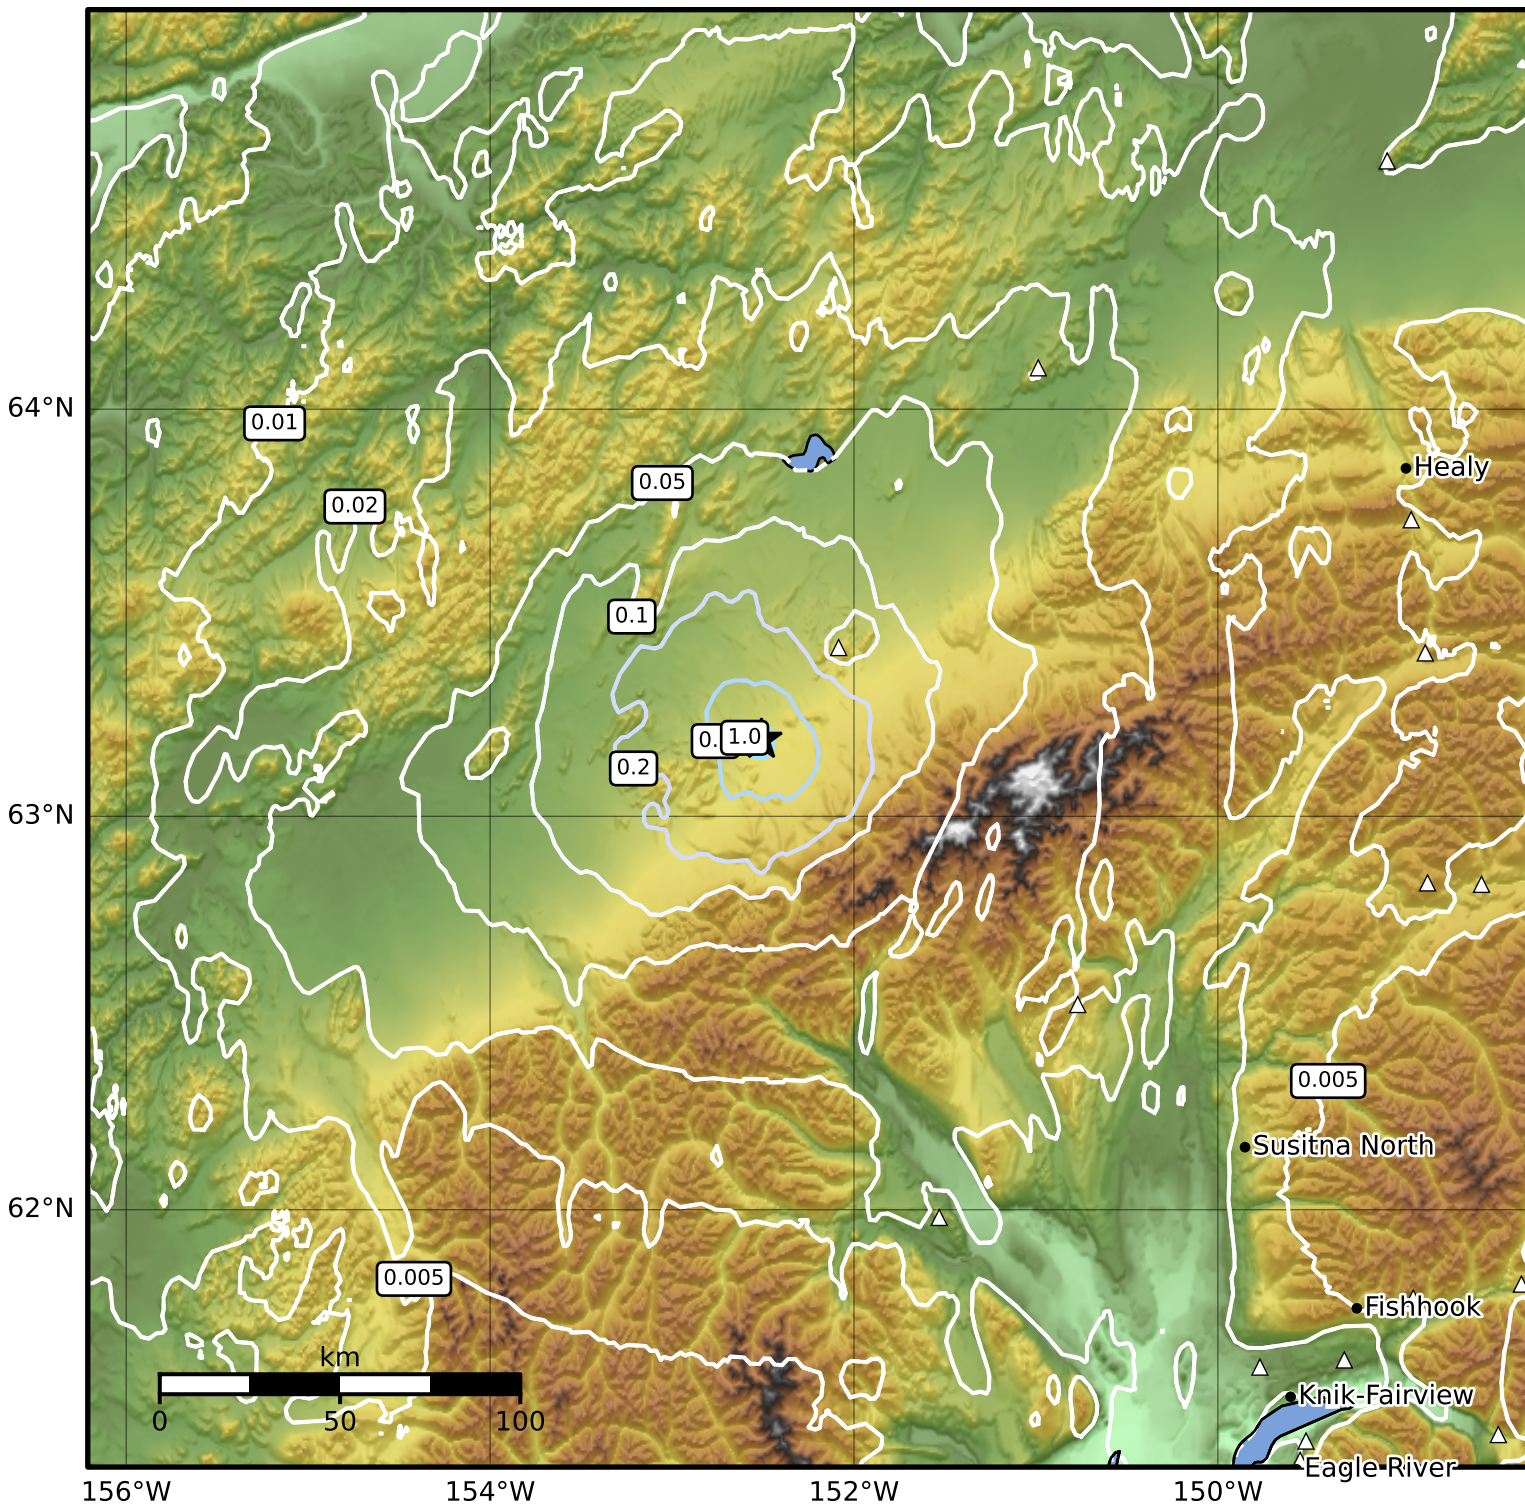

0.3 Second Peak Spectral Acceleration Map Alaska Earthquake Center
 ShakeMap: 44 km (27 miles) ESE of Telida
 Dec 15, 2024 22:12:11 UTC M3.5 N63.19 W152.51 Depth: 15.8km ID:ak024g379Inp

SA(0.3) (%g)	0.1	0.2	0.5	1	2	5	10	20	50	100	200
---------------------	------------	------------	------------	----------	----------	----------	-----------	-----------	-----------	------------	------------

Scale based on Worden et al. (2012)

Version 1: Processed 2024-12-15T22:24:35Z

△ Seismic Instrument ○ Reported Intensity

★ Epicenter