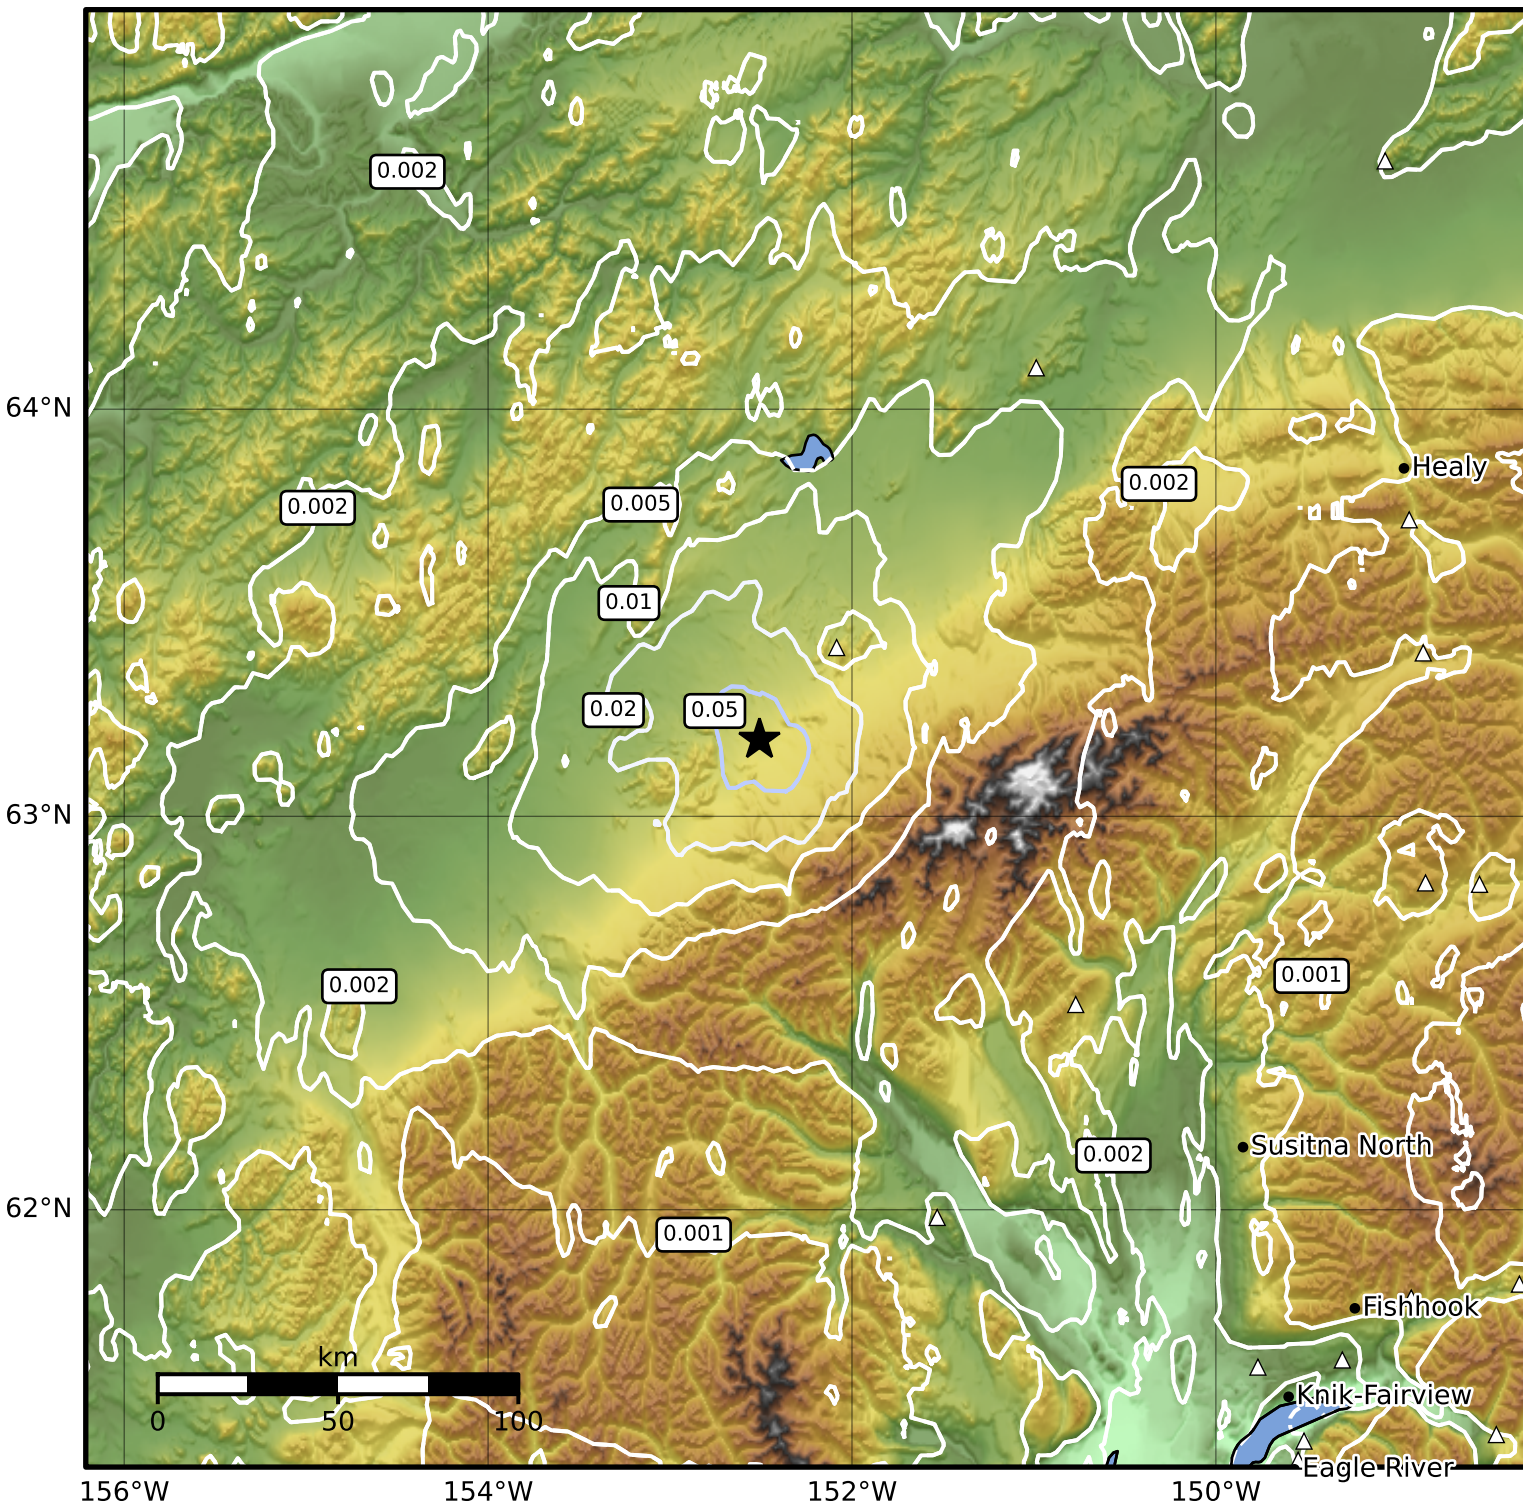

1.0 Second Peak Spectral Acceleration Map Alaska Earthquake Center
 ShakeMap: 44 km (27 miles) ESE of Telida
 Dec 15, 2024 22:12:11 UTC M3.5 N63.19 W152.51 Depth: 15.8km ID:ak024g379Inp

SA(1.0) (%g)	0.1	0.2	0.5	1	2	5	10	20	50	100	200
---------------------	------------	------------	------------	----------	----------	----------	-----------	-----------	-----------	------------	------------

Scale based on Worden et al. (2012)

Version 1: Processed 2024-12-15T22:24:35Z

△ Seismic Instrument ○ Reported Intensity

★ Epicenter