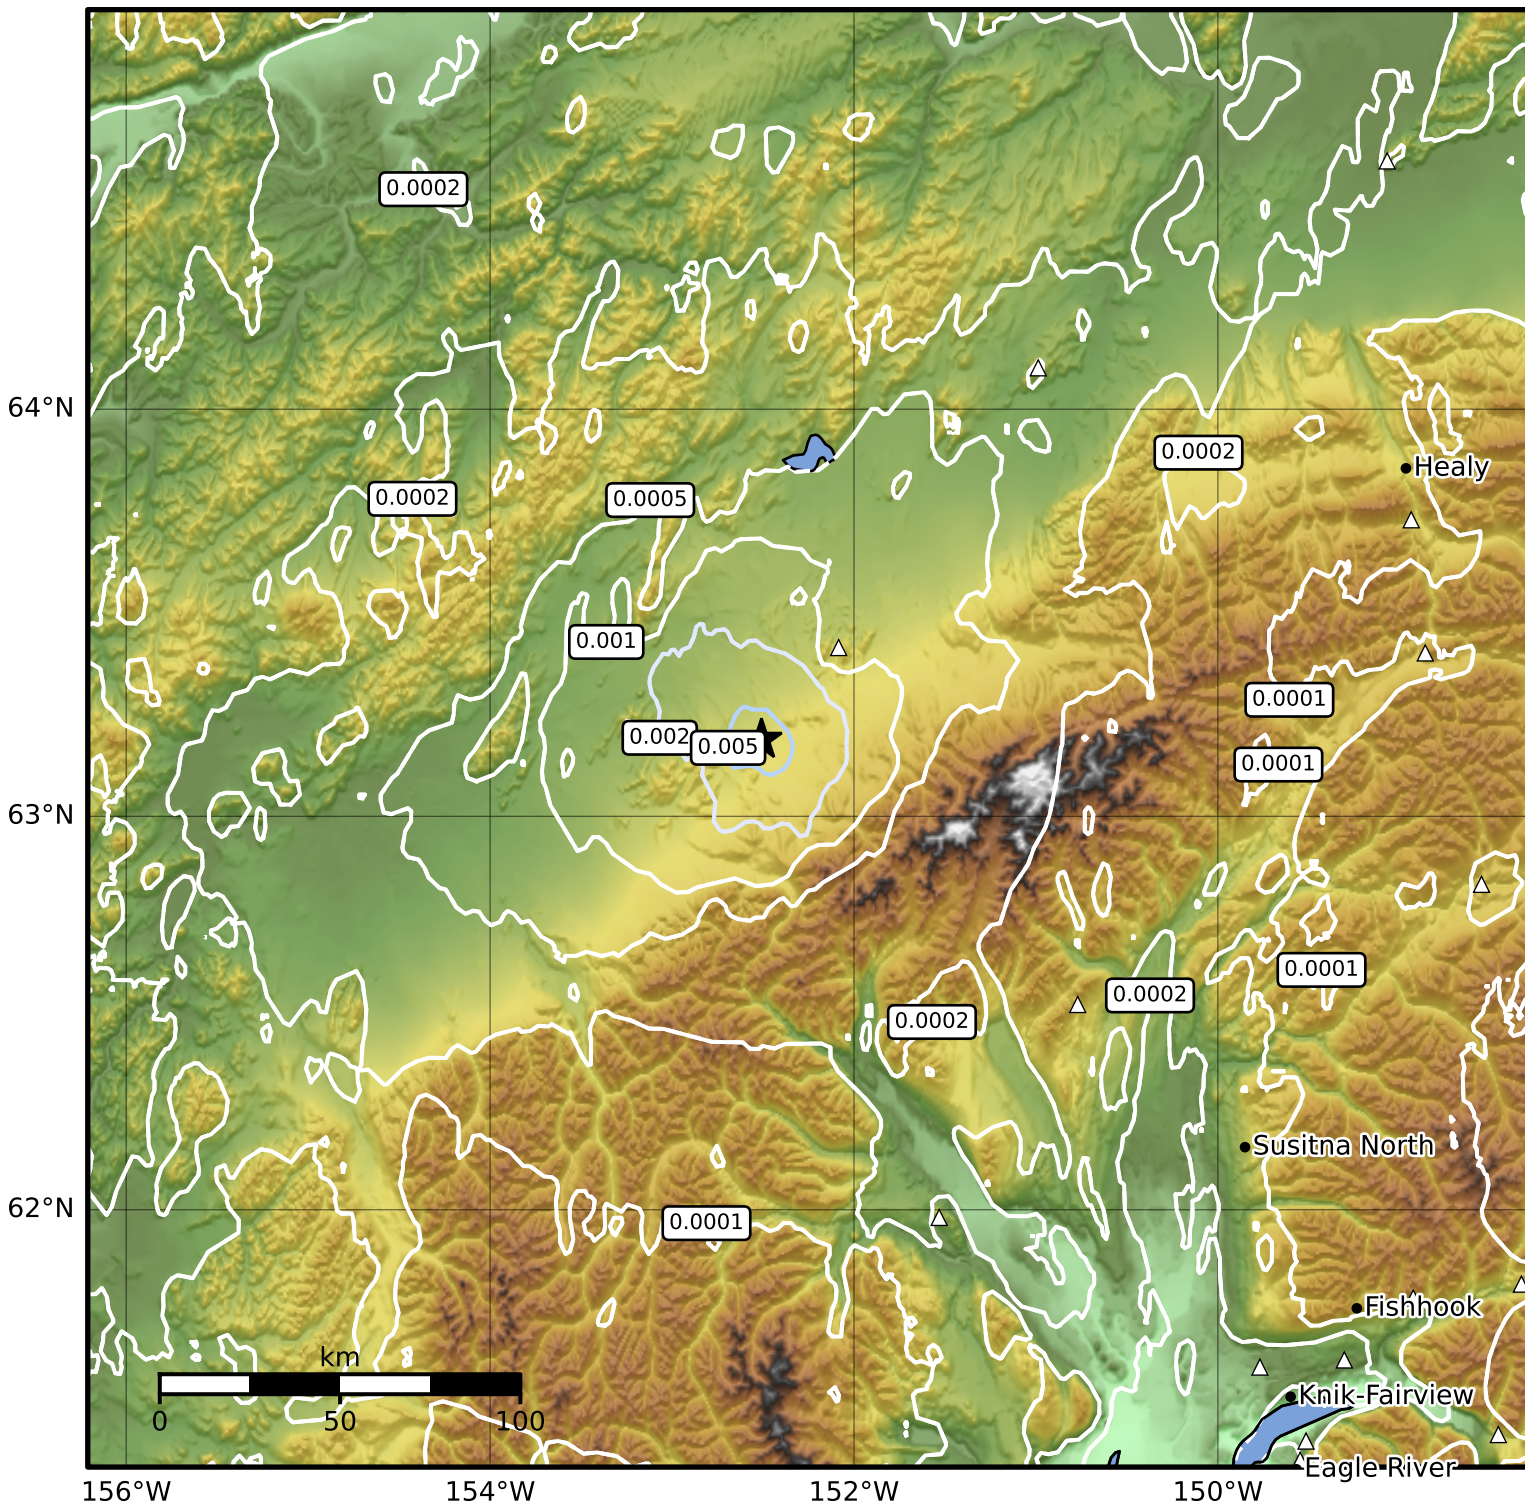

3.0 Second Peak Spectral Acceleration Map Alaska Earthquake Center
ShakeMap: 44 km (27 miles) ESE of Telida
Dec 15, 2024 22:12:11 UTC M3.5 N63.19 W152.51 Depth: 15.8km ID:ak024g379Inp

Scale based on Worden et al. (2012)

△ Seismic Instrument ○ Reported Intensity

★ Epicenter

Version 1: Processed 2024-12-15T22:24:35Z