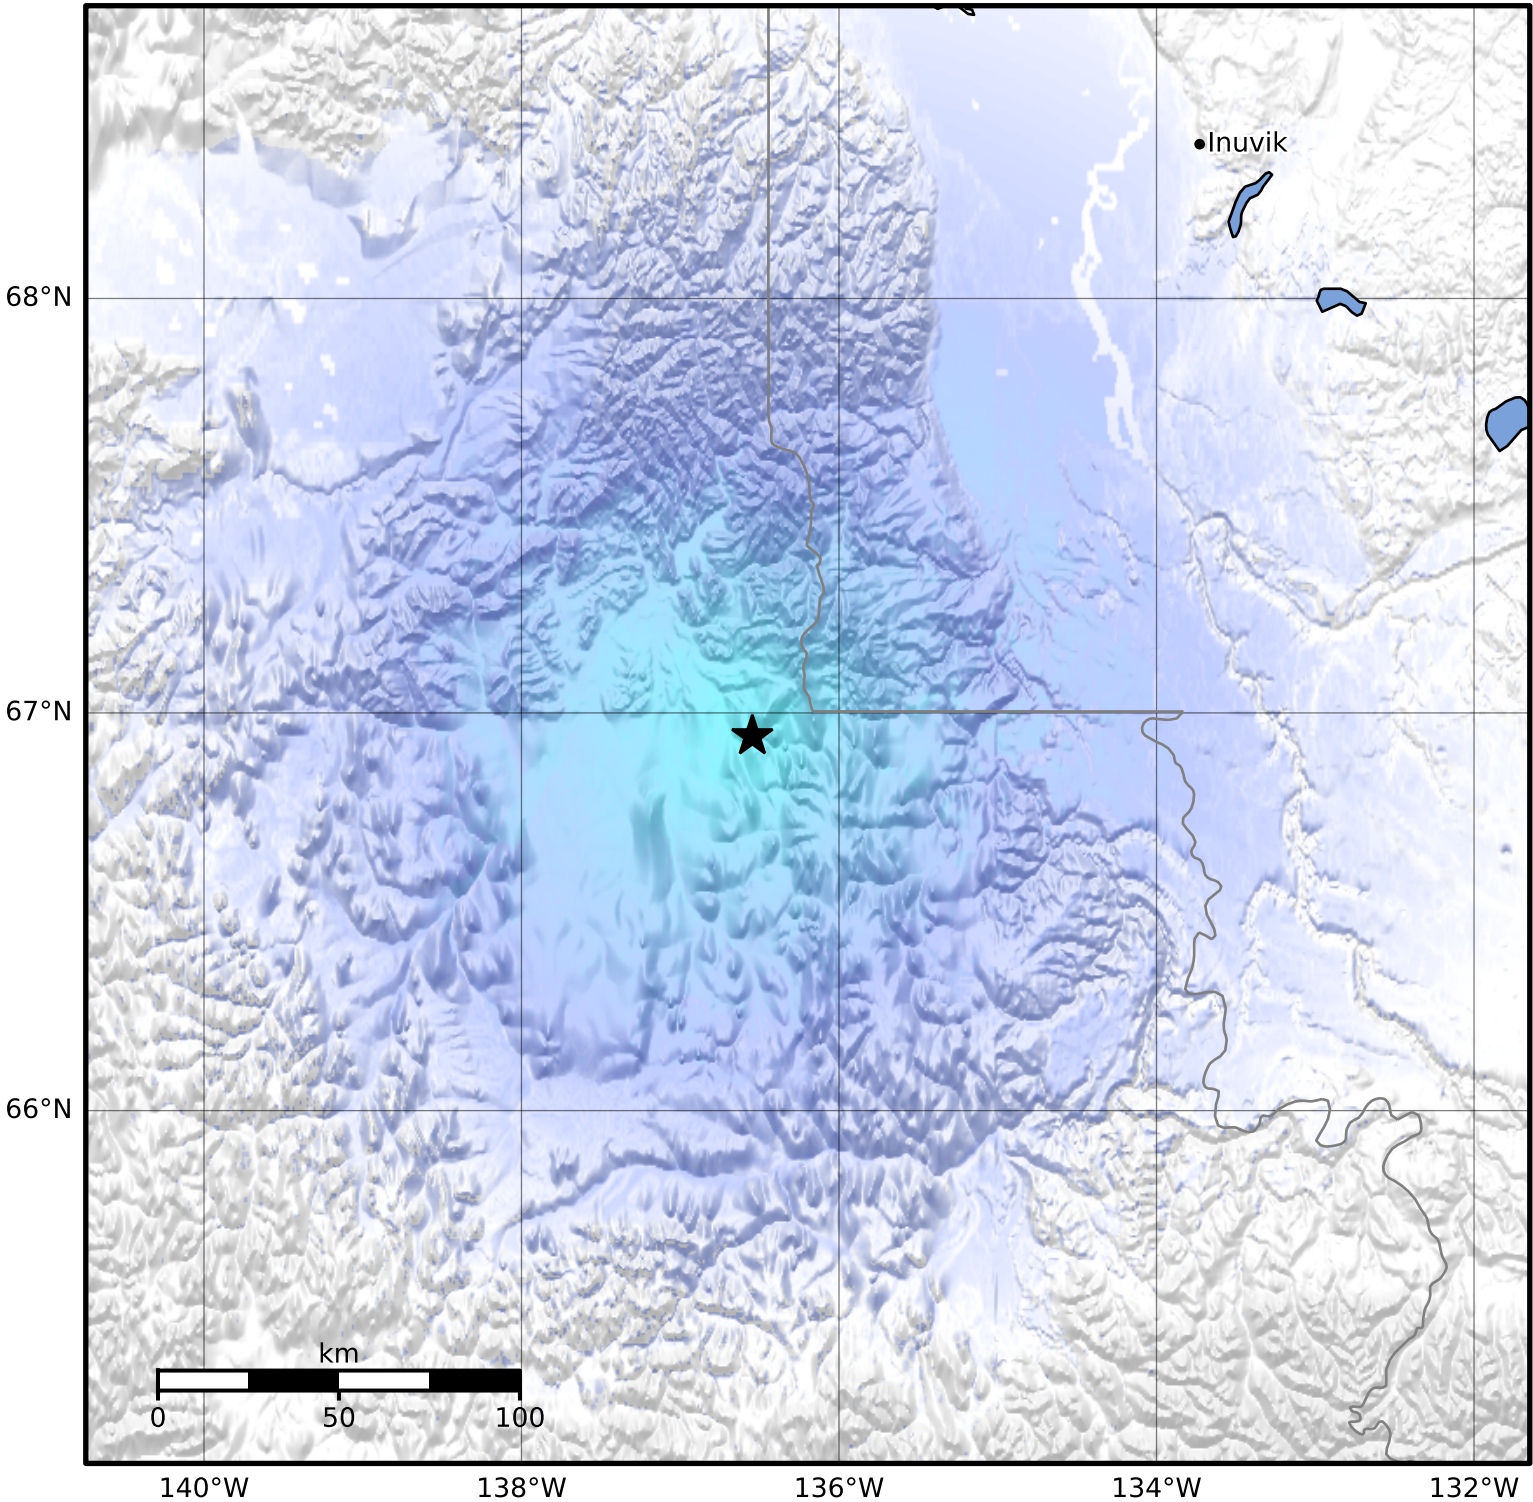

Macroseismic Intensity Map Alaska Earthquake Center
 ShakeMap: 148 km (92 miles) ESE of Old Crow
 Dec 18, 2024 08:53:16 UTC M4.2 N66.94 W136.55 Depth: 21.1km ID:ak024g7xsfmn

SHAKING	Not felt	Weak	Light	Moderate	Strong	Very strong	Severe	Violent	Extreme
DAMAGE	None	None	None	Very light	Light	Moderate	Moderate/heavy	Heavy	Very heavy
PGA(%g)	<0.0464	0.297	2.76	6.2	11.5	21.5	40.1	74.7	>139
PGV(cm/s)	<0.0215	0.135	1.41	4.65	9.64	20	41.4	85.8	>178
INTENSITY	I	II-III	IV	V	VI	VII	VIII	IX	X+

Scale based on Worden et al. (2012)

Version 1: Processed 2024-12-18T16:58:04Z

△ Seismic Instrument ○ Reported Intensity

★ Epicenter