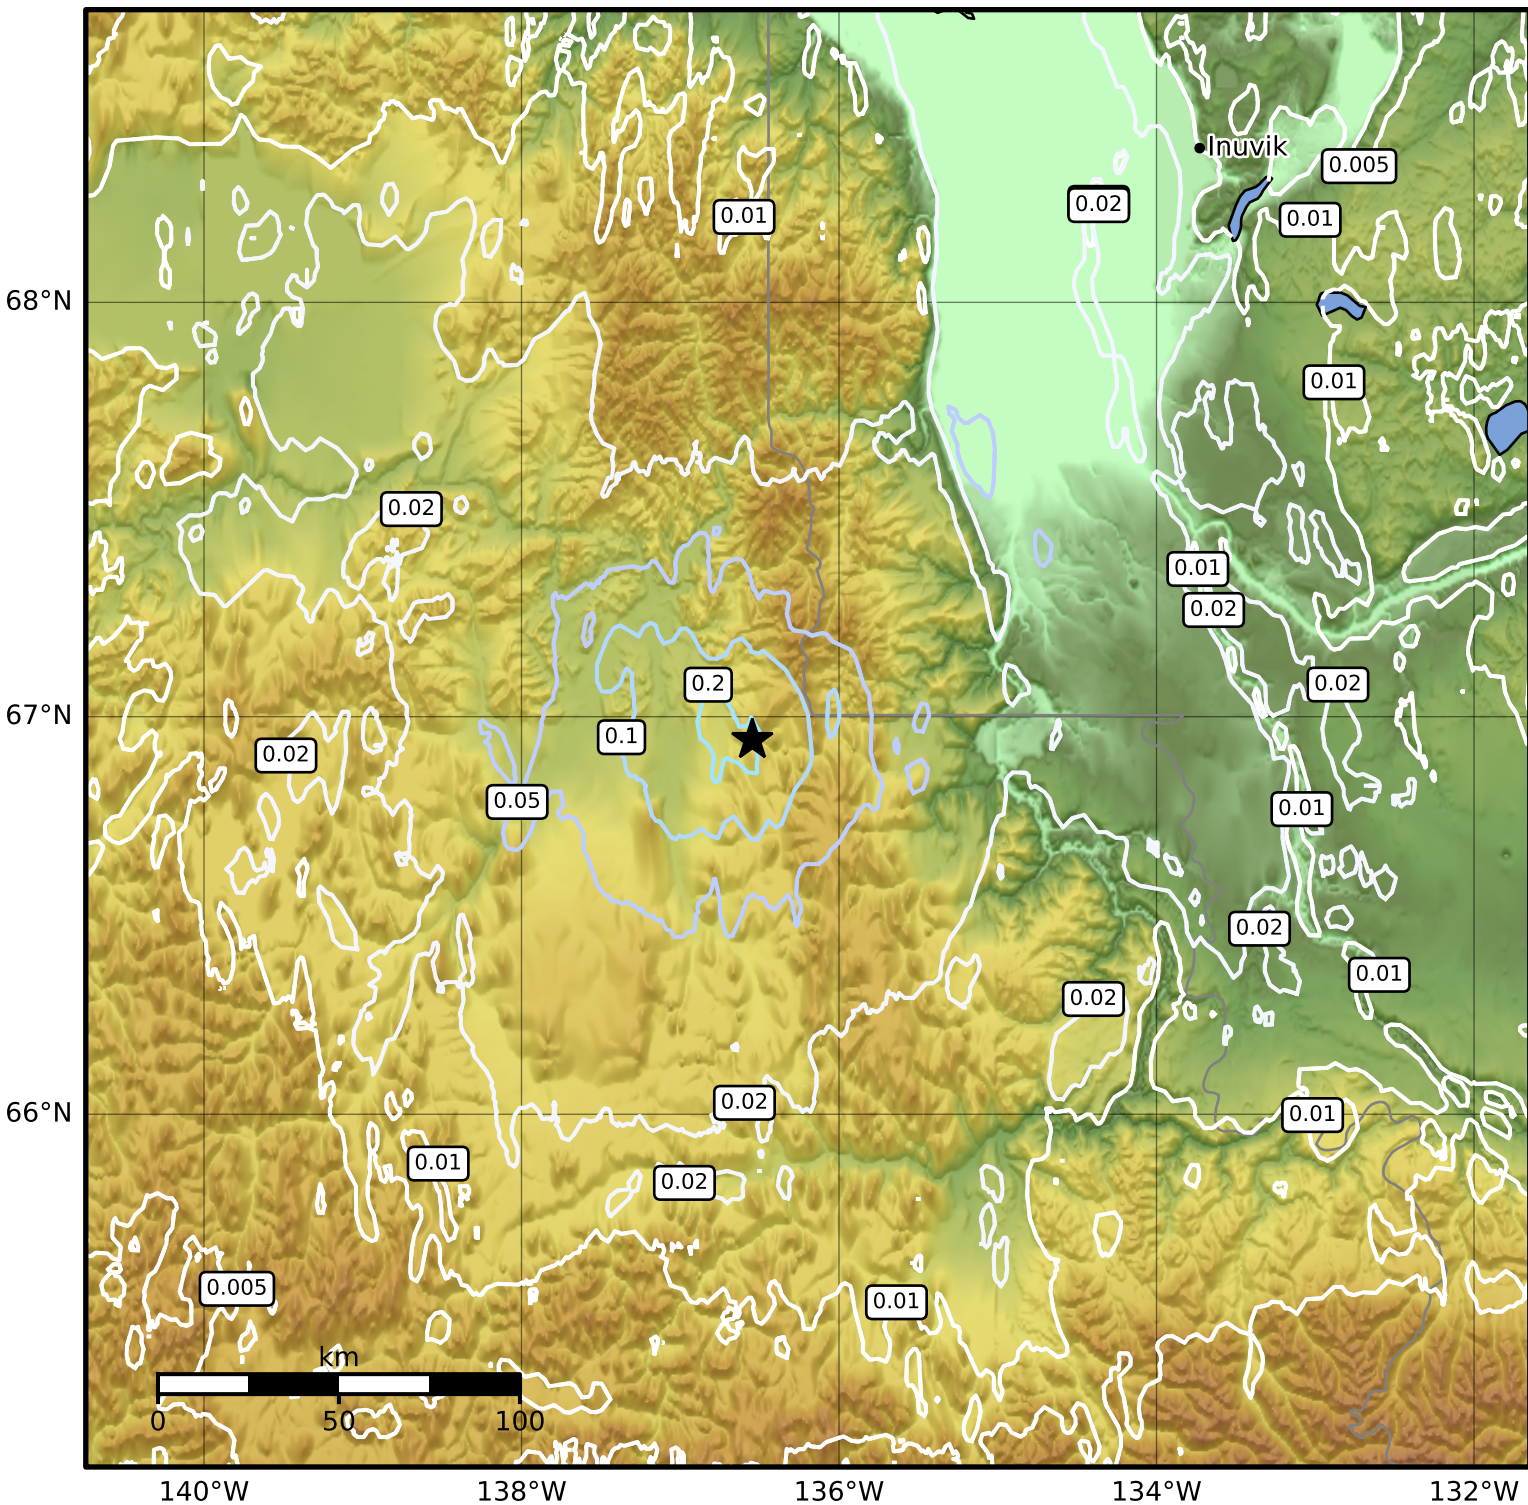

1.0 Second Peak Spectral Acceleration Map Alaska Earthquake Center
 ShakeMap: 148 km (92 miles) ESE of Old Crow
 Dec 18, 2024 08:53:16 UTC M4.2 N66.94 W136.55 Depth: 21.1km ID:ak024g7xsfmn

SA(1.0) (%g)	0.1	0.2	0.5	1	2	5	10	20	50	100	200
--------------	-----	-----	-----	---	---	---	----	----	----	-----	-----

Scale based on Worden et al. (2012)

Version 1: Processed 2024-12-18T16:58:04Z

△ Seismic Instrument ○ Reported Intensity

★ Epicenter