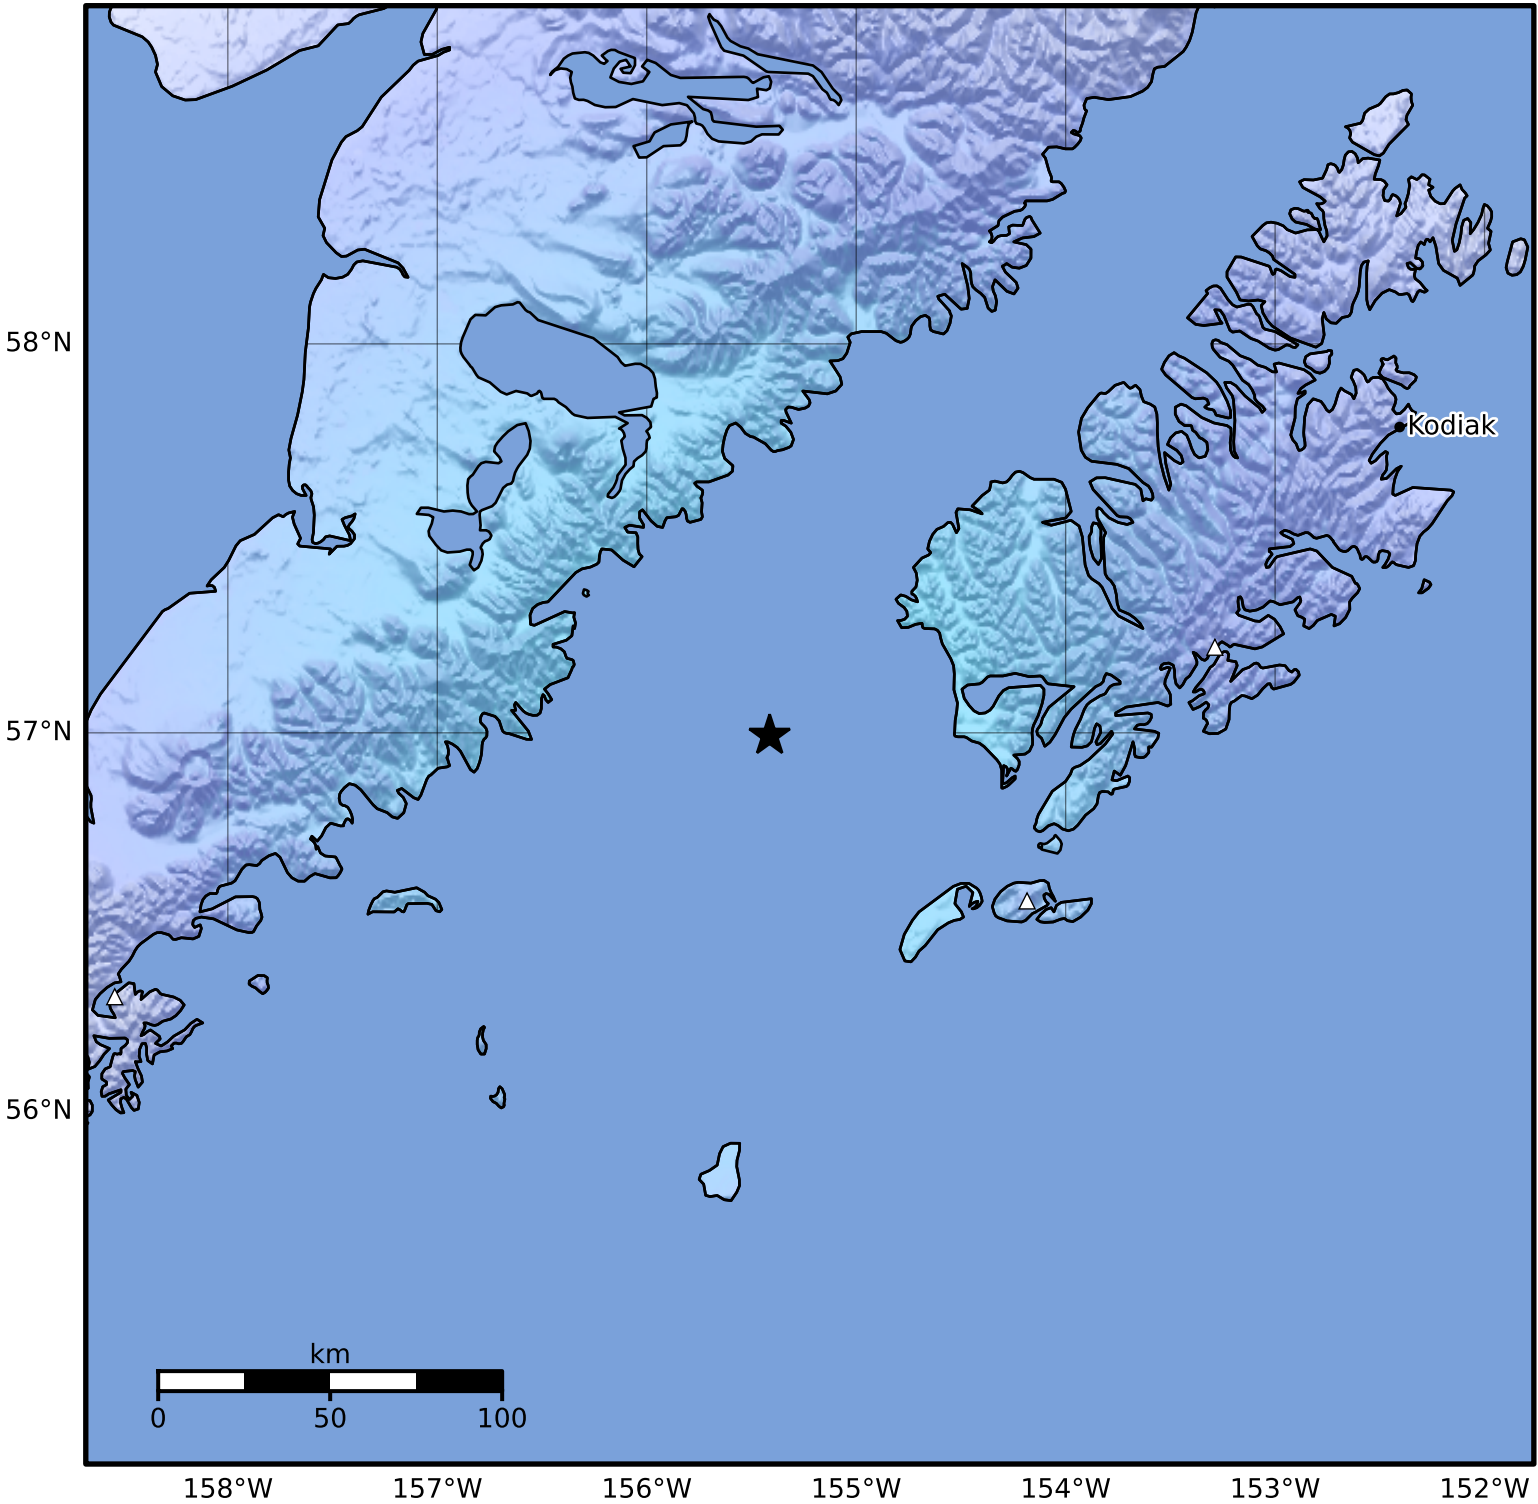

Macroseismic Intensity Map Alaska Earthquake Center
 ShakeMap: 75 km (47 miles) W of Akhiok
 Dec 18, 2024 15:18:06 UTC M4.0 N56.99 W155.41 Depth: 82.2km ID:ak024g81qp7p

SHAKING	Not felt	Weak	Light	Moderate	Strong	Very strong	Severe	Violent	Extreme
DAMAGE	None	None	None	Very light	Light	Moderate	Moderate/heavy	Heavy	Very heavy
PGA(%g)	<0.0464	0.297	2.76	6.2	11.5	21.5	40.1	74.7	>139
PGV(cm/s)	<0.0215	0.135	1.41	4.65	9.64	20	41.4	85.8	>178
INTENSITY	I	II-III	IV	V	VI	VII	VIII	IX	X+

Scale based on Worden et al. (2012)

Version 1: Processed 2024-12-18T15:22:52Z

△ Seismic Instrument ○ Reported Intensity

★ Epicenter